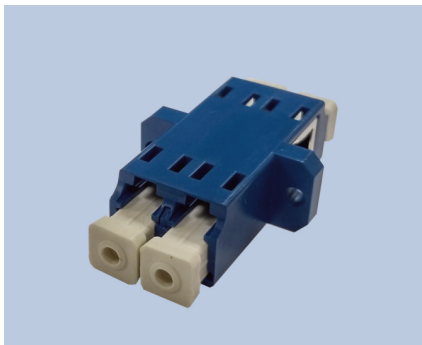

Bold means preferred type

LC Adapter Series

LC Adapter Simplex, Duplex & Quad Version

Components & Dimensions

LCdx Adapter plastic, with flange, plastic

Description	Net weight(g)	ec-Article Nr.:
LCdx PC Adapter (SC footprint) with flange, blue, Grade B, white square dust cap	3	EC02.360644.007-1
LCdx PC Adapter (SC footprint) with flange, blue, Grade C, white square dust cap	3	EC02.360144.007-1
LCdx APC Adapter (SC footprint) with flange, green, Grade B, white square dust cap	3	EC02.360646.007-1
LCdx APC Adapter (SC footprint) with flange, green, Grade C, white square dust cap	3	EC02.360146.007-1
LCdx OM2 Adapter (SC footprint) with flange, beige, Grade B, white square dust cap	3	EC02.360645.007-1
LCdx OM2 Adapter (SC footprint) with flange, beige, Grade C, white square dust cap	3	EC02.360445.007-1
LCdx OM3 Adapter (SC footprint) with flange, aqua, Grade B, white square dust cap	3	EC02.360661.007-1
LCdx OM3 Adapter (SC footprint) with flange, aqua, Grade C, white square dust cap	3	EC02.360461.007-1
LCdx OM4 Adapter (SC footprint) with flange, heather violet, Grade B, white sq. dust cap	3	EC02.360692.007-1
LCdx OM4 Adapter (SC footprint) with flange, heather violet, Grade C, white sq. dust cap	3	EC02.360492.007-1
LCdx OM5 Adapter (SC footprint) with flange, lime green, Grade B, white sq. dust cap	3	EC02.3606L1.007-1
LCdx OM5 Adapter (SC footprint) with flange, lime green, Grade C, white sq. dust cap	3	EC02.3604L1.007-1