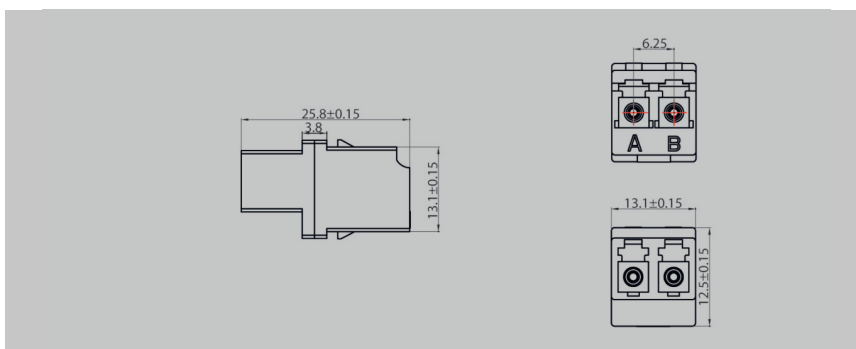

LC RJ45 duplex Adapter plastic, without flange

Description	Net weight(g)	ec-Article Nr.:
LCdx PC Adapter (RJ45 footprint), blue, Grade B, white square dust cap	4	EC02.360640.007-1
LCdx PC Adapter (RJ45 footprint), blue, Grade C, white square dust cap	4	EC02.360140.007-1
LCdx APC Adapter (RJ45 footprint), green, Grade B, white square dust cap	4	EC02.360663.007-1
LCdx APC Adapter (RJ45 footprint), green, Grade C, white square dust cap	4	EC02.360163.007-1
LCdx OM2 Adapter (RJ45 footprint), beige, Grade C, white square dust cap	4	EC02.360441.007-1
LCdx OM3 Adapter (RJ45 footprint), aqua, Grade C, white square dust cap	4	EC02.360462.007-1
LCdx OM4 Adapter (RJ45 footprint), heather violet, Grade C, white square dust cap	4	EC02.360491.007-1

Bold means preferred type