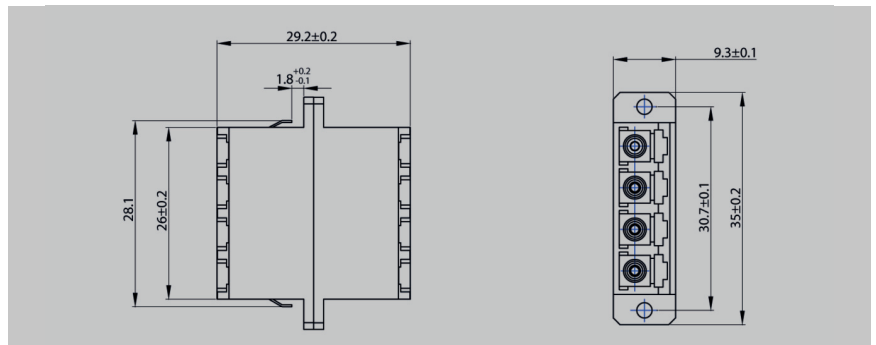

Bold means preferred type

LC Adapter Series

LC Adapter Simplex, Duplex & Quad Version

Components & Dimensions

LCdx Adapter metal, with flange

Description	Net weight(g)	ec-Article Nr.:
LCdx PC Adapter (SC footprint) with flange, Grade B, white square dust cap	10	EC02.360647.001-1
LCdx PC Adapter (SC footprint) with flange, Grade C, white square dust cap	10	EC02.360147.001-1
LCdx APC Adapter (SC footprint) with flange, Grade B, white square dust cap	10	EC02.360647.004-1
LCdx APC Adapter (SC footprint) with flange, Grade C, white square dust cap	10	EC02.360147.004-1
LCdx OM2 Adapter (SC footprint) with flange, Grade C, white square dust cap	10	EC02.360448.008-1
LCdx OM3 Adapter (SC footprint) with flange, Grade C, white square dust cap	10	EC02.360448.009-1
LCdx OM4 Adapter (SC footprint) with flange Grade C, white square dust cap	10	EC02.360448.013-1