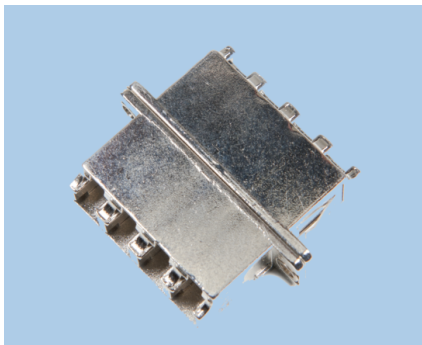

LC Adapter Series

LC Adapter Simplex, Duplex & Quad Version

Field of Application

The LC adapter is either made of a polymer or metal based outer body. Inside the Adapter, a high precision sleeve ensures maximum optical performance. The LC adapter is used in CATV applications as well as in LAN & WAN, FTTH and datacenter networks.

Bold means preferred type

LC Adapter Series

LC Adapter Simplex, Duplex & Quad Version

Components & Dimensions

LCdx Adapter metal, with flange

Description	Net weight(g)	ec-Article Nr.:
LCdx PC Adapter (SC footprint) with flange, Grade B, white square dust cap	10	EC02.360647.001-1
LCdx PC Adapter (SC footprint) with flange, Grade C, white square dust cap	10	EC02.360147.001-1
LCdx APC Adapter (SC footprint) with flange, Grade B, white square dust cap	10	EC02.360647.004-1
LCdx APC Adapter (SC footprint) with flange, Grade C, white square dust cap	10	EC02.360147.004-1
LCdx OM2 Adapter (SC footprint) with flange, Grade C, white square dust cap	10	EC02.360448.008-1
LCdx OM3 Adapter (SC footprint) with flange, Grade C, white square dust cap	10	EC02.360448.009-1
LCdx OM4 Adapter (SC footprint) with flange Grade C, white square dust cap	10	EC02.360448.013-1

LCquad Adapter metal, with flange

Description	Net weight(g)	ec-Article Nr.:
LCquad PC Adapter (SC footprint) with flange, metal housing, Grade B	20	EC02.370654.001-1
LCquad PC Adapter (SC footprint) with flange, metal housing, Grade C	20	EC02.370154.001-1
LCquad APC Adapter (SC footprint) with flange, metal housing, Grade B	20	EC02.370654.004-1
LCquad APC Adapter (SC footprint) with flange, metal housing, Grade C	20	EC02.370154.004-1
LCquad OM2 Adapter (SC footprint) with flange, metal housing, Grade C	20	EC02.370455.008-1
LCquad OM3 Adapter (SC footprint) with flange, metal housing, Grade C	20	EC02.370455.009-1
LCquad OM4 Adapter (SC footprint) with flange, metal housing, Grade C	20	EC02.370455.013-1