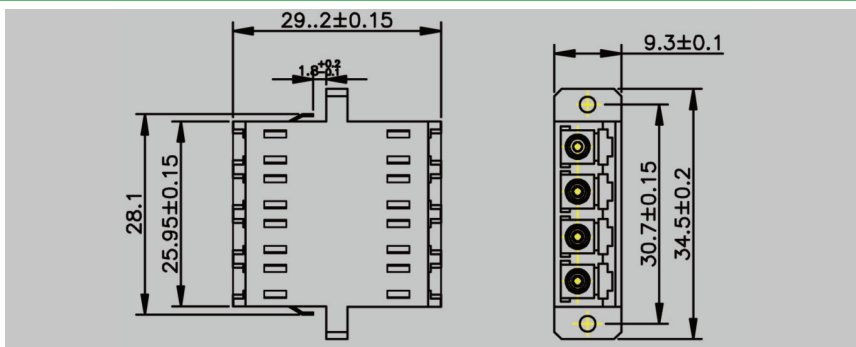

Components & Dimensions

LC quad Adapter plastic with inner shutter, with flange, one piece

Description	Net weight(g)	ec-Article Nr.:
LCquad PC Adapter (SC footprint) with flange, blue, Grade B, white square dust cap	6,5	EC02.370650.007-1S
LCquad PC Adapter (SC footprint) with flange, blue, Grade C, white square dust cap	6,5	EC02.370150.007-1S
LCquad APC Adapter (SC footprint) with flange, green, Grade B, white square dust cap	6,5	EC02.370653.007-1S
LCquad APC Adapter (SC footprint) with flange, green, Grade C, white square dust cap	6,5	EC02.370153.007-1S
LCquad OM2 Adapter (SC footprint) with flange, beige, Grade B, white square dust cap	6,5	EC02.370651.007-1S
LCquad OM2 Adapter (SC footprint) with flange, beige, Grade C, white square dust cap	6,5	EC02.370451.007-1S
LCquad OM3 Adapter (SC footprint) with flange, aqua, Grade B, white square dust cap	6,5	EC02.370652.007-1S
LCquad OM3 Adapter (SC footprint) with flange, aqua, Grade C, white square dust cap	6,5	EC02.370452.007-1S
LCquad OM4 Adapter (SC footprint) with flange, heather violet, Grade B, white sq. dust cap	6,5	EC02.370694.007-1S
LCquad OM4 Adapter (SC footprint) with flange, heather violet, Grade B, white sq. dust cap	6,5	EC02.370494.007-1S
LCquad OM5 Adapter (SC footprint) with flange, lime green, Grade B, white sq. dust cap	6,5	EC02.3706L3.007-1S
LCquad OM5 Adapter (SC footprint) with flange, lime green, Grade C, white sq. dust cap	6,5	EC02.3704L3.007-1S