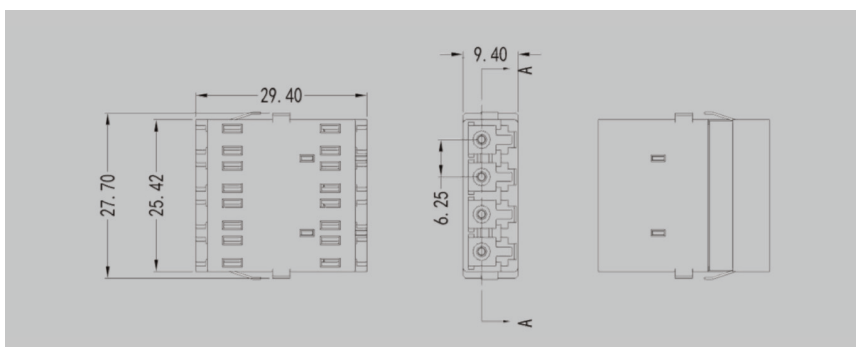

Bold means preferred type

D-EN-B01-01/19-006

Components & Dimensions

LC quad Adapter plastic with inner shutter, with flange, one piece

Description	Net weight(g)	ec-Article Nr.:
LCquad PC Adapter (SC footprint) with flange, blue, Grade B, white square dust cap	6,5	EC02.370650.007-1S
LCquad PC Adapter (SC footprint) with flange, blue, Grade C, white square dust cap	6,5	EC02.370150.007-1S
LCquad APC Adapter (SC footprint) with flange, green, Grade B, white square dust cap	6,5	EC02.370653.007-1S
LCquad APC Adapter (SC footprint) with flange, green, Grade C, white square dust cap	6,5	EC02.370153.007-1S
LCquad OM2 Adapter (SC footprint) with flange, beige, Grade B, white square dust cap	6,5	EC02.370651.007-1S
LCquad OM2 Adapter (SC footprint) with flange, beige, Grade C, white square dust cap	6,5	EC02.370451.007-1S
LCquad OM3 Adapter (SC footprint) with flange, aqua, Grade B, white square dust cap	6,5	EC02.370652.007-1S
LCquad OM3 Adapter (SC footprint) with flange, aqua, Grade C, white square dust cap	6,5	EC02.370452.007-1S
LCquad OM4 Adapter (SC footprint) with flange, heather violet, Grade B, white sq. dust cap	6,5	EC02.370694.007-1S
LCquad OM4 Adapter (SC footprint) with flange, heather violet, Grade B, white sq. dust cap	6,5	EC02.370494.007-1S
LCquad OM5 Adapter (SC footprint) with flange, lime green, Grade B, white sq. dust cap	6,5	EC02.3706L3.007-1S
LCquad OM5 Adapter (SC footprint) with flange, lime green, Grade C, white sq. dust cap	6,5	EC02.3704L3.007-1S