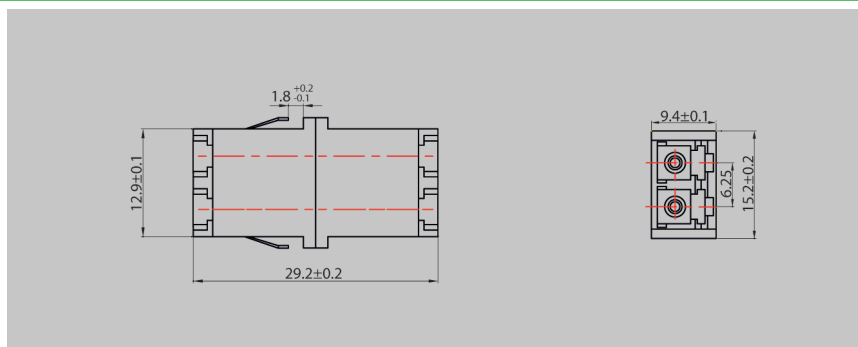

Components & Dimensions

LCdx Adapter plastic, without flange

Description	Net weight(g)	ec-Article Nr.:
LCdx Adapter (SC footprint) flangeless, blue, Grade B, white square dust cap	3,5	EC02.360657.007-1
LCdx PC Adapter (SC footprint) flangeless, blue, Grade C, white square dust cap	3,5	EC02.360157.007-1
LCdx APC Adapter (SC footprint) flangeless, green, Grade B, white square dust cap	3,5	EC02.360659.007-1
LCdx APC Adapter (SC footprint) flangeless, green, Grade C, white square dust cap	3,5	EC02.360159.007-1
LCdx OM2 Adapter (SC footprint) flangeless, beige, Grade B, white square dust cap	3,5	EC02.360658.007-1
LCdx OM2 Adapter (SC footprint) flangeless, beige, Grade C, white square dust cap	3,5	EC02.360458.007-1
LCdx OM3 Adapter (SC footprint) flangeless, aqua, Grade B, white square dust cap	3,5	EC02.360660.007-1
LCdx OM3 Adapter (SC footprint) flangeless, aqua, Grade C, white square dust cap	3,5	EC02.360460.007-1
LCdx OM4 Adapter (SC footprint) flangeless, heather violet, Grade B, white sq. dust cap	3,5	EC02.360693.007-1
LCdx OM4 Adapter (SC footprint) flangeless, heather violet, Grade C, white sq. dust cap	3,5	EC02.360493.007-1
LCdx OM5 Adapter (SC footprint) flangeless, lime green, Grade B, white sq. dust cap	3,5	EC02.3606L2.007-1
LCdx OM5 Adapter (SC footprint) flangeless, lime green, Grade C, white sq. dust cap	3,5	EC02.3604L2.007-1