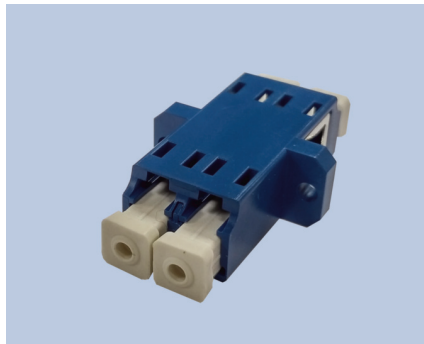

LC Adapter Series

LC Adapter Simplex, Duplex & Quad Version

Components & Dimensions

LCdx Adapter plastic with inner shutter, with flange, plastic, One piece

Description	Net weight(g)	ec-Article Nr.:
LCdx PC Adapter (SC footprint) with flange, blue, Grade B, white square dust cap	3	EC02.360644.007-1SI
LCdx PC Adapter (SC footprint) with flange, blue, Grade C, white square dust cap	3	EC02.360144.007-1SI
LCdx APC Adapter (SC footprint) with flange, green, Grade B, white square dust cap	3	EC02.360646.007-1SI
LCdx APC Adapter (SC footprint) with flange, green, Grade C, white square dust cap	3	EC02.360146.007-1SI
LCdx OM2 Adapter (SC footprint) with flange, beige, Grade B, white square dust cap	3	EC02.360645.007-1SI
LCdx OM2 Adapter (SC footprint) with flange, beige, Grade C, white square dust cap	3	EC02.360445.007-1SI
LCdx OM3 Adapter (SC footprint) with flange, aqua, Grade B, white square dust cap	3	EC02.360661.007-1SI
LCdx OM3 Adapter (SC footprint) with flange, aqua, Grade C, white square dust cap	3	EC02.360461.007-1SI
LCdx OM4 Adapter (SC footprint) with flange, heather violet, Grade B, white sq. dust cap	3	EC02.360692.007-1SI
LCdx OM4 Adapter (SC footprint) with flange, heather violet, Grade C, white sq. dust cap	3	EC02.360492.007-1SI
LCdx OM5 Adapter (SC footprint) with flange, lime green, Grade B, white sq. dust cap	3	EC02.3606L2.007-1SI
LCdx OM5 Adapter (SC footprint) with flange, lime green, Grade C, white sq. dust cap	3	EC02.3604L2.007-1SI