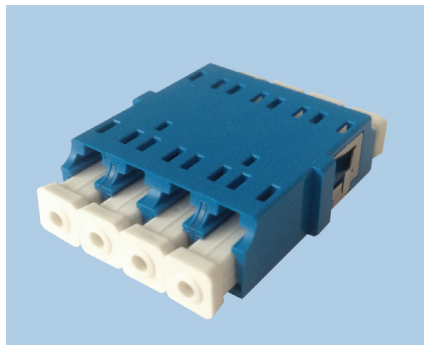

Bold means preferred type

LC Adapter Series

LC Adapter Simplex, Duplex & Quad Version

Components & Dimensions

LC quad Adapter plastic, with flange, one piece

Description	Net weight(g)	ec-Article Nr.:
LCquad PC Adapter (SC footprint) with flange, blue, Grade B, white square dust cap	6,5	EC02.370650.007-15
LCquad PC Adapter (SC footprint) with flange, blue, Grade C, white square dust cap	6,5	EC02.370150.007-15
LCquad APC Adapter (SC footprint) with flange, green, Grade B, white square dust cap	6,5	EC02.370653.007-15
LCquad APC Adapter (SC footprint) with flange, green, Grade C, white square dust cap	6,5	EC02.370153.007-15
LCquad OM2 Adapter (SC footprint) with flange, beige, Grade B, white square dust cap	6,5	EC02.370651.007-15
LCquad OM2 Adapter (SC footprint) with flange, beige, Grade C, white square dust cap	6,5	EC02.370451.007-15
LCquad OM3 Adapter (SC footprint) with flange, aqua, Grade B, white square dust cap	6,5	EC02.370652.007-15
LCquad OM3 Adapter (SC footprint) with flange, aqua, Grade C, white square dust cap	6,5	EC02.370452.007-15
LCquad OM4 Adapter (SC footprint) with flange, heather violet, Grade B, white sq. dust cap	6,5	EC02.370694.007-15
LCquad OM4 Adapter (SC footprint) with flange, heather violet, Grade C, white sq. dust cap	6,5	EC02.370494.007-15
LCquad OM5 Adapter (SC footprint) with flange, lime green, Grade B, white sq. dust cap	6,5	EC02.3706L3.007-15
LCquad OM5 Adapter (SC footprint) with flange, lime green, Grade C, white sq. dust cap	6,5	EC02.3704L3.007-15