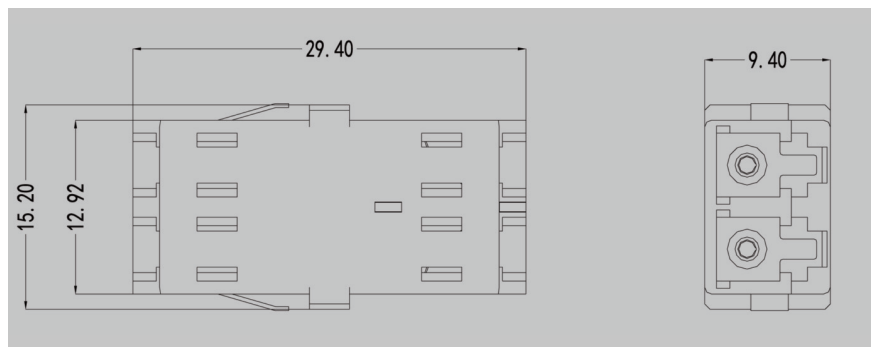

Bold means preferred type

LC Adapter Series

LC Adapter Simplex, Duplex & Quad Version

Components & Dimensions

LCdx Adapter plastic with inner shutter, with flange, plastic, One piece

Description	Net weight(g)	ec-Article Nr.:
LCdx PC Adapter (SC footprint) with flange, blue, Grade B, white square dust cap	3	EC02.360644.007-1SI
LCdx PC Adapter (SC footprint) with flange, blue, Grade C, white square dust cap	3	EC02.360144.007-1SI
LCdx APC Adapter (SC footprint) with flange, green, Grade B, white square dust cap	3	EC02.360646.007-1SI
LCdx APC Adapter (SC footprint) with flange, green, Grade C, white square dust cap	3	EC02.360146.007-1SI
LCdx OM2 Adapter (SC footprint) with flange, beige, Grade B, white square dust cap	3	EC02.360645.007-1SI
LCdx OM2 Adapter (SC footprint) with flange, beige, Grade C, white square dust cap	3	EC02.360445.007-1SI
LCdx OM3 Adapter (SC footprint) with flange, aqua, Grade B, white square dust cap	3	EC02.360661.007-1SI
LCdx OM3 Adapter (SC footprint) with flange, aqua, Grade C, white square dust cap	3	EC02.360461.007-1SI
LCdx OM4 Adapter (SC footprint) with flange, heather violet, Grade B, white sq. dust cap	3	EC02.360692.007-1SI
LCdx OM4 Adapter (SC footprint) with flange, heather violet, Grade C, white sq. dust cap	3	EC02.360492.007-1SI
LCdx OM5 Adapter (SC footprint) with flange, lime green, Grade B, white sq. dust cap	3	EC02.3606L2.007-1SI
LCdx OM5 Adapter (SC footprint) with flange, lime green, Grade C, white sq. dust cap	3	EC02.3604L2.007-1SI