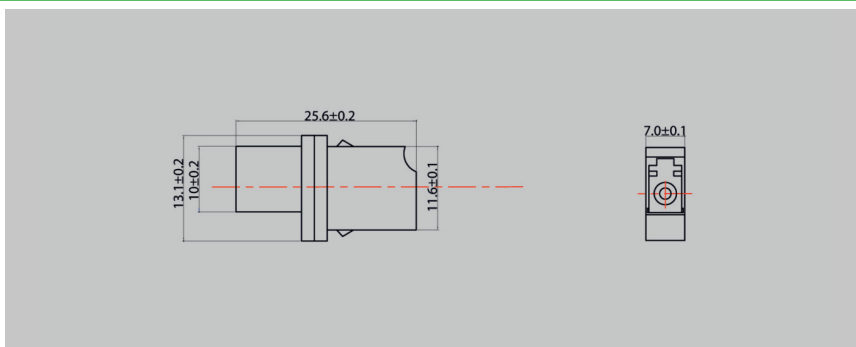

Components & Dimensions

LC RJ45 simplex Adapter, plastic

Description	Net weight(g)	ec-Article Nr.:
LCsx PC Adapter (RJ45 footprint), blue, Grade B, white square dust cap	1,5	EC02.350640.007-1
LCsx PC Adapter (RJ45 footprint), blue, Grade C, white square dust cap	1,5	EC02.350140.007-1
LCsx APC Adapter (RJ45 footprint), green, Grade B, white square dust cap	1,5	EC02.350663.007-1
LCsx APC Adapter (RJ45 footprint), green, Grade C, white square dust cap	1,5	EC02.350163.007-1
LCsx OM2 Adapter (RJ45 footprint), beige, Grade C, white square dust cap	1,5	EC02.350441.007-1
LCsx OM3 Adapter (RJ45 footprint), aqua, Grade C, white square dust cap	1,5	EC02.350462.007-1
LCsx OM4 Adapter (RJ45 footprint), heather violet, Grade C, white square dust cap	1,5	EC02.350491.007-1