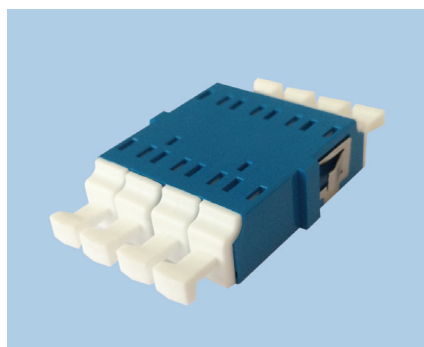

Bold means preferred type

D-EN-B01-01/19-006

Components & Dimensions

LC quad Adapter plastic with inner shutter, with flange, one piece

Description	Net weight(g)	ec-Article Nr.:
LCquad PC Adapter (SC footprint) with flange, blue, Grade B, white square dust cap	6,5	EC02.370650.007-1S
LCquad PC Adapter (SC footprint) with flange, blue, Grade C, white square dust cap	6,5	EC02.370150.007-1S
LCquad APC Adapter (SC footprint) with flange, green, Grade B, white square dust cap	6,5	EC02.370653.007-1S
LCquad APC Adapter (SC footprint) with flange, green, Grade C, white square dust cap	6,5	EC02.370153.007-1S
LCquad OM2 Adapter (SC footprint) with flange, beige, Grade B, white square dust cap	6,5	EC02.370651.007-1S
LCquad OM2 Adapter (SC footprint) with flange, beige, Grade C, white square dust cap	6,5	EC02.370451.007-1S
LCquad OM3 Adapter (SC footprint) with flange, aqua, Grade B, white square dust cap	6,5	EC02.370652.007-1S
LCquad OM3 Adapter (SC footprint) with flange, aqua, Grade C, white square dust cap	6,5	EC02.370452.007-1S
LCquad OM4 Adapter (SC footprint) with flange, heather violet, Grade B, white sq. dust cap	6,5	EC02.370694.007-1S
LCquad OM4 Adapter (SC footprint) with flange, heather violet, Grade B, white sq. dust cap	6,5	EC02.370494.007-1S
LCquad OM5 Adapter (SC footprint) with flange, lime green, Grade B, white sq. dust cap	6,5	EC02.3706L3.007-1S
LCquad OM5 Adapter (SC footprint) with flange, lime green, Grade C, white sq. dust cap	6,5	EC02.3704L3.007-1S