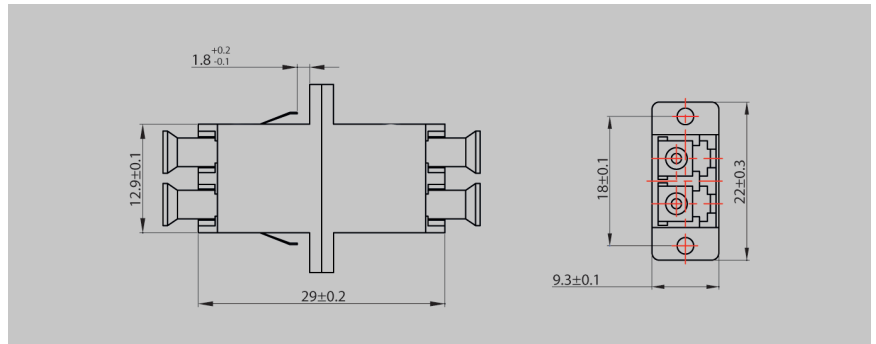

LC Adapter Series

LC Adapter Simplex, Duplex & Quad Version

Components & Dimensions

LCdx Adapter plastic, with flange, plastic

Description	Net weight(g)	ec-Article Nr.:
LCdx PC Adapter (SC footprint) with flange, blue, Grade B, white square dust cap	3	EC02.360644.007-1
LCdx PC Adapter (SC footprint) with flange, blue, Grade C, white square dust cap	3	EC02.360144.007-1
LCdx APC Adapter (SC footprint) with flange, green, Grade B, white square dust cap	3	EC02.360646.007-1
LCdx APC Adapter (SC footprint) with flange, green, Grade C, white square dust cap	3	EC02.360146.007-1
LCdx OM2 Adapter (SC footprint) with flange, beige, Grade B, white square dust cap	3	EC02.360645.007-1
LCdx OM2 Adapter (SC footprint) with flange, beige, Grade C, white square dust cap	3	EC02.360445.007-1
LCdx OM3 Adapter (SC footprint) with flange, aqua, Grade B, white square dust cap	3	EC02.360661.007-1
LCdx OM3 Adapter (SC footprint) with flange, aqua, Grade C, white square dust cap	3	EC02.360461.007-1
LCdx OM4 Adapter (SC footprint) with flange, heather violet, Grade B, white sq. dust cap	3	EC02.360692.007-1
LCdx OM4 Adapter (SC footprint) with flange, heather violet, Grade C, white sq. dust cap	3	EC02.360492.007-1
LCdx OM5 Adapter (SC footprint) with flange, lime green, Grade B, white sq. dust cap	3	EC02.3606L1.007-1
LCdx OM5 Adapter (SC footprint) with flange, lime green, Grade C, white sq. dust cap	3	EC02.3604L1.007-1