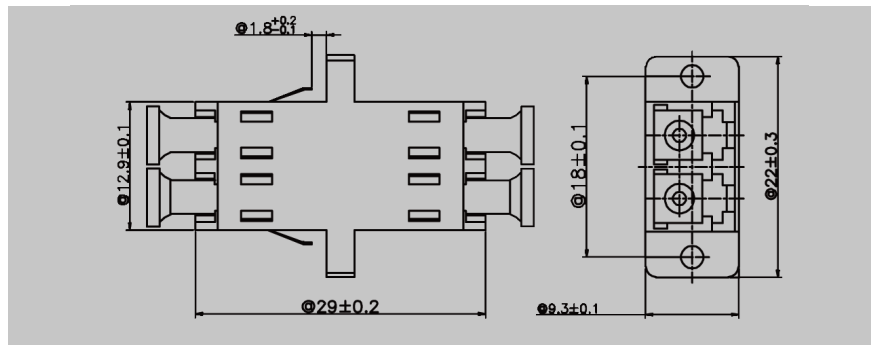

Bold means preferred type

LC Adapter Series

LC Adapter Simplex, Duplex & Quad Version

Components & Dimensions

LCdx Adapter plastic, with flange, plastic

Description	Net weight(g)	ec-Article Nr.:
LCdx PC Adapter (SC footprint) with flange, blue, Grade B, white square dust cap	3	EC02.360644.007-1
LCdx PC Adapter (SC footprint) with flange, blue, Grade C, white square dust cap	3	EC02.360144.007-1
LCdx APC Adapter (SC footprint) with flange, green, Grade B, white square dust cap	3	EC02.360646.007-1
LCdx APC Adapter (SC footprint) with flange, green, Grade C, white square dust cap	3	EC02.360146.007-1
LCdx OM2 Adapter (SC footprint) with flange, beige, Grade B, white square dust cap	3	EC02.360645.007-1
LCdx OM2 Adapter (SC footprint) with flange, beige, Grade C, white square dust cap	3	EC02.360445.007-1
LCdx OM3 Adapter (SC footprint) with flange, aqua, Grade B, white square dust cap	3	EC02.360661.007-1
LCdx OM3 Adapter (SC footprint) with flange, aqua, Grade C, white square dust cap	3	EC02.360461.007-1
LCdx OM4 Adapter (SC footprint) with flange, heather violet, Grade B, white sq. dust cap	3	EC02.360692.007-1
LCdx OM4 Adapter (SC footprint) with flange, heather violet, Grade C, white sq. dust cap	3	EC02.360492.007-1
LCdx OM5 Adapter (SC footprint) with flange, lime green, Grade B, white sq. dust cap	3	EC02.3606L1.007-1
LCdx OM5 Adapter (SC footprint) with flange, lime green, Grade C, white sq. dust cap	3	EC02.3604L1.007-1