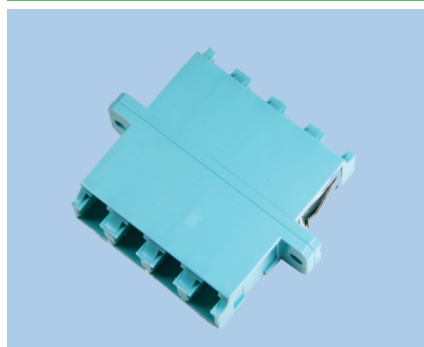

Components & Dimensions

LC quad Adapter plastic, with flange

Description	Net weight(g)	ec-Article Nr.:
LCquad PC Adapter (SC footprint) with flange, blue, Grade B, white square dust cap	6,5	EC02.370650.007-1
LCquad PC Adapter (SC footprint) with flange, blue, Grade C, white square dust cap	6,5	EC02.370150.007-1
LCquad APC Adapter (SC footprint) with flange, green, Grade B, white square dust cap	6,5	EC02.370653.007-1
LCquad APC Adapter (SC footprint) with flange, green, Grade C, white square dust cap	6,5	EC02.370153.007-1
LCquad OM2 Adapter (SC footprint) with flange, beige, Grade B, white square dust cap	6,5	EC02.370651.007-1
LCquad OM2 Adapter (SC footprint) with flange, beige, Grade C, white square dust cap	6,5	EC02.370451.007-1
LCquad OM3 Adapter (SC footprint) with flange, aqua, Grade B, white square dust cap	6,5	EC02.370652.007-1
LCquad OM3 Adapter (SC footprint) with flange, aqua, Grade C, white square dust cap	6,5	EC02.370452.007-1
LCquad OM4 Adapter (SC footprint) with flange, heather violet, Grade B, white sq. dust cap	6,5	EC02.370694.007-1
LCquad OM4 Adapter (SC footprint) with flange, heather violet, Grade C, white sq. dust cap	6,5	EC02.370494.007-1
LCquad OM5 Adapter (SC footprint) with flange, lime green, Grade B, white sq. dust cap	6,5	EC02.3706L3.007-1
LCquad OM5 Adapter (SC footprint) with flange, lime green, Grade C, white sq. dust cap	6,5	EC02.3704L3.007-1