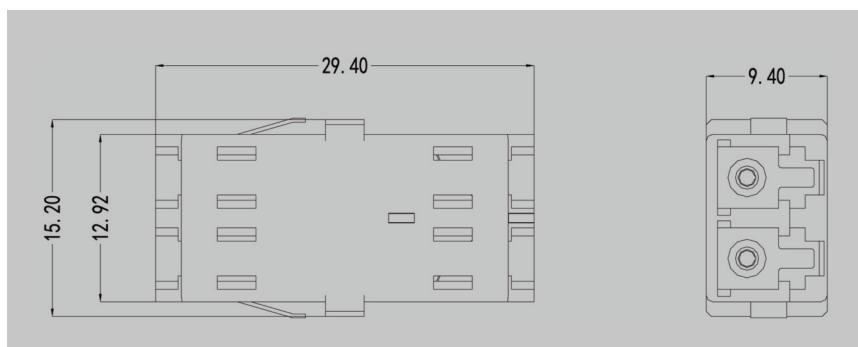

LCdx Adapter plastic, without flange, One piece

Description	Net weight(g)	ec-Article Nr.:
LCdx PC Adapter (SC footprint) flangeless, blue, Grade B, white square dust cap	3,5	EC02.360657.007-1S
LCdx PC Adapter (SC footprint) flangeless, blue, Grade C, white square dust cap	3,5	EC02.360157.007-1S
LCdx APC Adapter (SC footprint) flangeless, green, Grade B, white square dust cap	3,5	EC02.360659.007-1S
LCdx APC Adapter (SC footprint) flangeless, green, Grade C, white square dust cap	3,5	EC02.360159.007-1S
LCdx OM2 Adapter (SC footprint) flangeless, beige, Grade B, white square dust cap	3,5	EC02.360658.007-1S
LCdx OM2 Adapter (SC footprint) flangeless, beige, Grade C, white square dust cap	3,5	EC02.360458.007-1S
LCdx OM3 Adapter (SC footprint) flangeless, aqua, Grade B, white square dust cap	3,5	EC02.360660.007-1S
LCdx OM3 Adapter (SC footprint) flangeless, aqua, Grade C, white square dust cap	3,5	EC02.360460.007-1S
LCdx OM4 Adapter (SC footprint) flangeless, heather violet, Grade B, white sq. dust cap	3,5	EC02.360693.007-1S
LCdx OM4 Adapter (SC footprint) flangeless, heather violet, Grade C, white sq. dust cap	3,5	EC02.360493.007-1S
LCdx OM5 Adapter (SC footprint) flangeless, lime green, Grade B, white sq. dust cap	3,5	EC02.3606L2.007-1S
LCdx OM5 Adapter (SC footprint) flangeless, lime green, Grade C, white sq. dust cap	3,5	EC02.3604L2.007-1S

Bold means preferred type