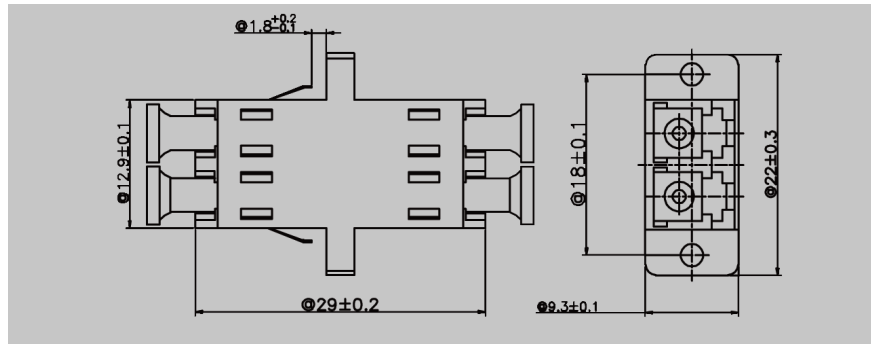

LC Adapter Series

LC Adapter Simplex, Duplex & Quad Version

Components & Dimensions

LCdx Adapter plastic with inner shutter, with flange, plastic, One piece

Description	Net weight(g)	ec-Article Nr.:
LCdx PC Adapter (SC footprint) with flange, blue, Grade B, white square dust cap	3	EC02.360644.007-1SI
LCdx PC Adapter (SC footprint) with flange, blue, Grade C, white square dust cap	3	EC02.360144.007-1SI
LCdx APC Adapter (SC footprint) with flange, green, Grade B, white square dust cap	3	EC02.360646.007-1SI
LCdx APC Adapter (SC footprint) with flange, green, Grade C, white square dust cap	3	EC02.360146.007-1SI
LCdx OM2 Adapter (SC footprint) with flange, beige, Grade B, white square dust cap	3	EC02.360645.007-1SI
LCdx OM2 Adapter (SC footprint) with flange, beige, Grade C, white square dust cap	3	EC02.360445.007-1SI
LCdx OM3 Adapter (SC footprint) with flange, aqua, Grade B, white square dust cap	3	EC02.360661.007-1SI
LCdx OM3 Adapter (SC footprint) with flange, aqua, Grade C, white square dust cap	3	EC02.360461.007-1SI
LCdx OM4 Adapter (SC footprint) with flange, heather violet, Grade B, white sq. dust cap	3	EC02.360692.007-1SI
LCdx OM4 Adapter (SC footprint) with flange, heather violet, Grade C, white sq. dust cap	3	EC02.360492.007-1SI
LCdx OM5 Adapter (SC footprint) with flange, lime green, Grade B, white sq. dust cap	3	EC02.3606L2.007-1SI
LCdx OM5 Adapter (SC footprint) with flange, lime green, Grade C, white sq. dust cap	3	EC02.3604L2.007-1SI