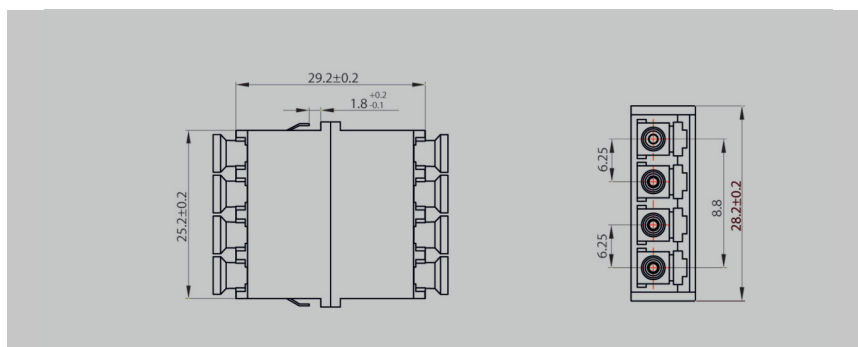

Bold means preferred type

Components & Dimensions

LC quad Adapter plastic, with flange

Description	Net weight(g)	ec-Article Nr.:
LCquad PC Adapter (SC footprint) with flange, blue, Grade B, white square dust cap	6,5	EC02.370650.007-1
LCquad PC Adapter (SC footprint) with flange, blue, Grade C, white square dust cap	6,5	EC02.370150.007-1
LCquad APC Adapter (SC footprint) with flange, green, Grade B, white square dust cap	6,5	EC02.370653.007-1
LCquad APC Adapter (SC footprint) with flange, green, Grade C, white square dust cap	6,5	EC02.370153.007-1
LCquad OM2 Adapter (SC footprint) with flange, beige, Grade B, white square dust cap	6,5	EC02.370651.007-1
LCquad OM2 Adapter (SC footprint) with flange, beige, Grade C, white square dust cap	6,5	EC02.370451.007-1
LCquad OM3 Adapter (SC footprint) with flange, aqua, Grade B, white square dust cap	6,5	EC02.370652.007-1
LCquad OM3 Adapter (SC footprint) with flange, aqua, Grade C, white square dust cap	6,5	EC02.370452.007-1
LCquad OM4 Adapter (SC footprint) with flange, heather violet, Grade B, white sq. dust cap	6,5	EC02.370694.007-1
LCquad OM4 Adapter (SC footprint) with flange, heather violet, Grade C, white sq. dust cap	6,5	EC02.370494.007-1
LCquad OM5 Adapter (SC footprint) with flange, lime green, Grade B, white sq. dust cap	6,5	EC02.3706L3.007-1
LCquad OM5 Adapter (SC footprint) with flange, lime green, Grade C, white sq. dust cap	6,5	EC02.3704L3.007-1