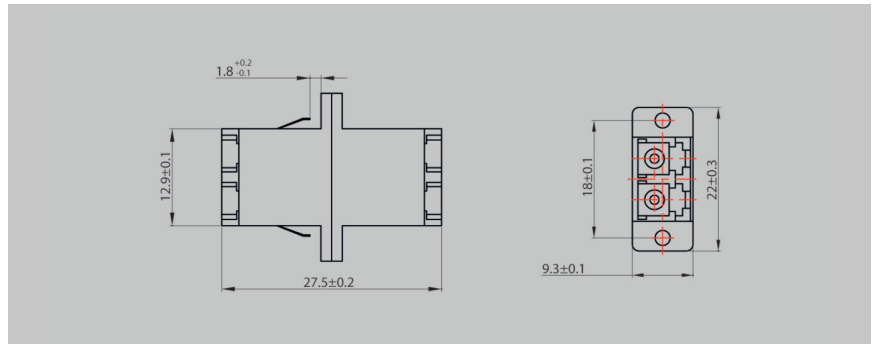

LC Adapter Series

LC Adapter Simplex, Duplex & Quad Version

Components & Dimensions

LCdx Adapter metal, with flange

Description	Net weight(g)	ec-Article Nr.:
LCdx PC Adapter (SC footprint) with flange, Grade B, white square dust cap	10	EC02.360647.001-1
LCdx PC Adapter (SC footprint) with flange, Grade C, white square dust cap	10	EC02.360147.001-1
LCdx APC Adapter (SC footprint) with flange, Grade B, white square dust cap	10	EC02.360647.004-1
LCdx APC Adapter (SC footprint) with flange, Grade C, white square dust cap	10	EC02.360147.004-1
LCdx OM2 Adapter (SC footprint) with flange, Grade C, white square dust cap	10	EC02.360448.008-1
LCdx OM3 Adapter (SC footprint) with flange, Grade C, white square dust cap	10	EC02.360448.009-1
LCdx OM4 Adapter (SC footprint) with flange Grade C, white square dust cap	10	EC02.360448.013-1