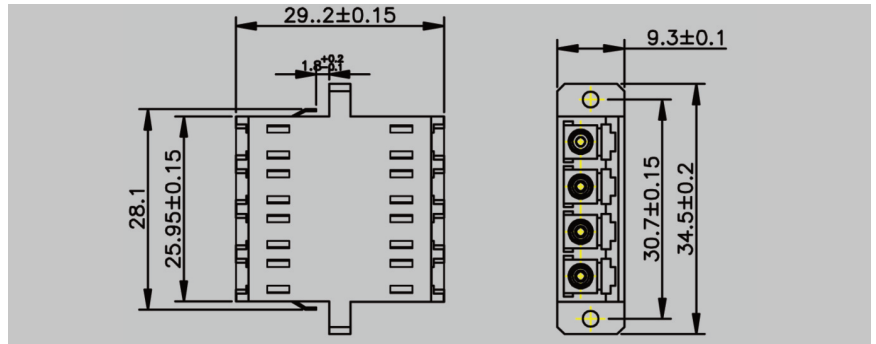

LC Adapter Series

LC Adapter Simplex, Duplex & Quad Version

Components & Dimensions

LC quad Adapter plastic, with flange, one piece

Description	Net weight(g)	ec-Article Nr.:
LCquad PC Adapter (SC footprint) with flange, blue, Grade B, white square dust cap	6,5	EC02.370650.007-15
LCquad PC Adapter (SC footprint) with flange, blue, Grade C, white square dust cap	6,5	EC02.370150.007-15
LCquad APC Adapter (SC footprint) with flange, green, Grade B, white square dust cap	6,5	EC02.370653.007-15
LCquad APC Adapter (SC footprint) with flange, green, Grade C, white square dust cap	6,5	EC02.370153.007-15
LCquad OM2 Adapter (SC footprint) with flange, beige, Grade B, white square dust cap	6,5	EC02.370651.007-15
LCquad OM2 Adapter (SC footprint) with flange, beige, Grade C, white square dust cap	6,5	EC02.370451.007-15
LCquad OM3 Adapter (SC footprint) with flange, aqua, Grade B, white square dust cap	6,5	EC02.370652.007-15
LCquad OM3 Adapter (SC footprint) with flange, aqua, Grade C, white square dust cap	6,5	EC02.370452.007-15
LCquad OM4 Adapter (SC footprint) with flange, heather violet, Grade B, white sq. dust cap	6,5	EC02.370694.007-15
LCquad OM4 Adapter (SC footprint) with flange, heather violet, Grade C, white sq. dust cap	6,5	EC02.370494.007-15
LCquad OM5 Adapter (SC footprint) with flange, lime green, Grade B, white sq. dust cap	6,5	EC02.3706L3.007-15
LCquad OM5 Adapter (SC footprint) with flange, lime green, Grade C, white sq. dust cap	6,5	EC02.3704L3.007-15