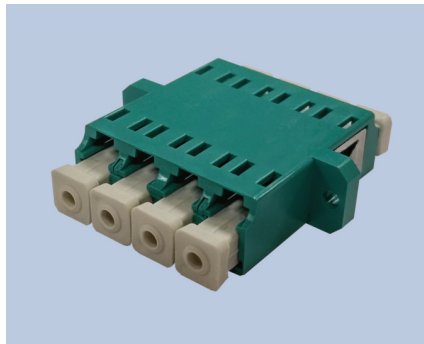

LC Adapter Series

LC Adapter Simplex, Duplex & Quad Version

Components & Dimensions

LC quad Adapter plastic, with flange, one piece

Description	Net weight(g)	ec-Article Nr.:
LCquad PC Adapter (SC footprint) with flange, blue, Grade B, white square dust cap	6,5	EC02.370650.007-15
LCquad PC Adapter (SC footprint) with flange, blue, Grade C, white square dust cap	6,5	EC02.370150.007-15
LCquad APC Adapter (SC footprint) with flange, green, Grade B, white square dust cap	6,5	EC02.370653.007-15
LCquad APC Adapter (SC footprint) with flange, green, Grade C, white square dust cap	6,5	EC02.370153.007-15
LCquad OM2 Adapter (SC footprint) with flange, beige, Grade B, white square dust cap	6,5	EC02.370651.007-15
LCquad OM2 Adapter (SC footprint) with flange, beige, Grade C, white square dust cap	6,5	EC02.370451.007-15
LCquad OM3 Adapter (SC footprint) with flange, aqua, Grade B, white square dust cap	6,5	EC02.370652.007-15
LCquad OM3 Adapter (SC footprint) with flange, aqua, Grade C, white square dust cap	6,5	EC02.370452.007-15
LCquad OM4 Adapter (SC footprint) with flange, heather violet, Grade B, white sq. dust cap	6,5	EC02.370694.007-15
LCquad OM4 Adapter (SC footprint) with flange, heather violet, Grade C, white sq. dust cap	6,5	EC02.370494.007-15
LCquad OM5 Adapter (SC footprint) with flange, lime green, Grade B, white sq. dust cap	6,5	EC02.3706L3.007-15
LCquad OM5 Adapter (SC footprint) with flange, lime green, Grade C, white sq. dust cap	6,5	EC02.3704L3.007-15