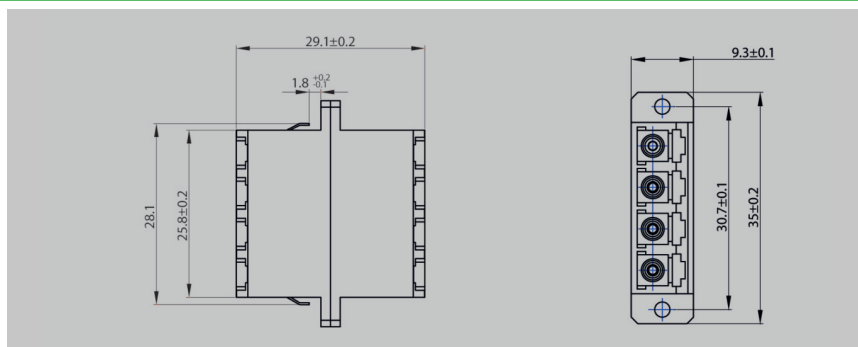

Components & Dimensions

LC quad Adapter plastic, with flange

Description	Net weight(g)	ec-Article Nr.:
LCquad PC Adapter (SC footprint) with flange, blue, Grade B, white square dust cap	6,5	EC02.370650.007-1
LCquad PC Adapter (SC footprint) with flange, blue, Grade C, white square dust cap	6,5	EC02.370150.007-1
LCquad APC Adapter (SC footprint) with flange, green, Grade B, white square dust cap	6,5	EC02.370653.007-1
LCquad APC Adapter (SC footprint) with flange, green, Grade C, white square dust cap	6,5	EC02.370153.007-1
LCquad OM2 Adapter (SC footprint) with flange, beige, Grade B, white square dust cap	6,5	EC02.370651.007-1
LCquad OM2 Adapter (SC footprint) with flange, beige, Grade C, white square dust cap	6,5	EC02.370451.007-1
LCquad OM3 Adapter (SC footprint) with flange, aqua, Grade B, white square dust cap	6,5	EC02.370652.007-1
LCquad OM3 Adapter (SC footprint) with flange, aqua, Grade C, white square dust cap	6,5	EC02.370452.007-1
LCquad OM4 Adapter (SC footprint) with flange, heather violet, Grade B, white sq. dust cap	6,5	EC02.370694.007-1
LCquad OM4 Adapter (SC footprint) with flange, heather violet, Grade C, white sq. dust cap	6,5	EC02.370494.007-1
LCquad OM5 Adapter (SC footprint) with flange, lime green, Grade B, white sq. dust cap	6,5	EC02.3706L3.007-1
LCquad OM5 Adapter (SC footprint) with flange, lime green, Grade C, white sq. dust cap	6,5	EC02.3704L3.007-1