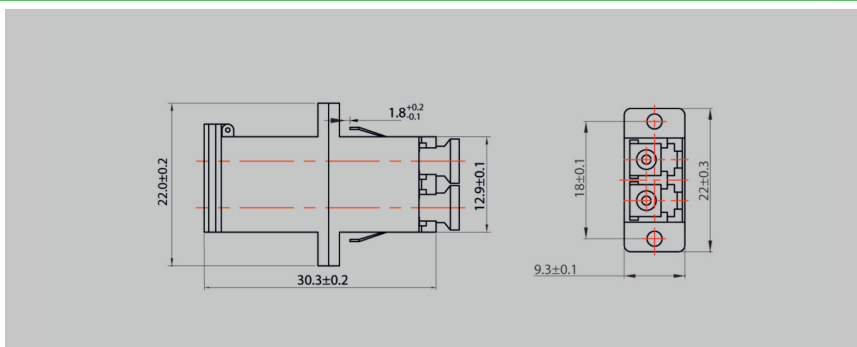

Components & Dimensions

LCdx Adapter plastic, with flange and integrated external shutter

Description	Net weight(g)	ec-Article Nr.:
LCdx PC Adapter (SC footprint) with flange and integr. shutter, Grade B, white sq. dust cap	11	EC02.360644.020-1
LCdx PC Adapter (SC footprint) with flange and integr. shutter, Grade C, white sq. dust cap	11	EC02.360144.020-1
LCdx APC Adapter (SC footprint) with flange and integr. shutter, Grade B, white sq. dust cap	11	EC02.360646.020-1
LCdx APC Adapter (SC footprint) with flange and integr. shutter, Grade C, white sq. dust cap	11	EC02.360146.020-1
LCdx OM2 Adapter (SC footprint) with flange and integr. shutter, Grade C, white sq. dust cap	11	EC02.360445.020-1
LCdx OM3 Adapter (SC footprint) with flange and integr. shutter, Grade C, white sq. dust cap	11	EC02.360461.020-1
LCdx OM4 Adapter (SC footprint) with flange and integr. shutter, Grade C, white sq. dust cap	11	EC02.360492.020-1

Bold means preferred type