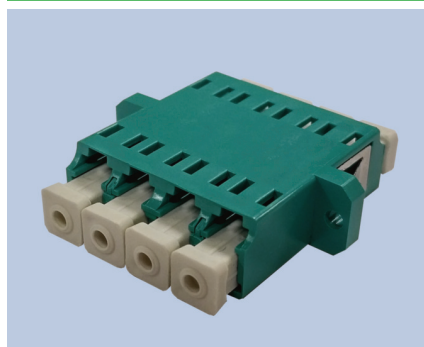

Components & Dimensions

LC quad Adapter plastic with inner shutter, with flange, one piece

Description	Net weight(g)	ec-Article Nr.:
LCquad PC Adapter (SC footprint) with flange, blue, Grade B, white square dust cap	6,5	EC02.370650.007-1S
LCquad PC Adapter (SC footprint) with flange, blue, Grade C, white square dust cap	6,5	EC02.370150.007-1S
LCquad APC Adapter (SC footprint) with flange, green, Grade B, white square dust cap	6,5	EC02.370653.007-1S
LCquad APC Adapter (SC footprint) with flange, green, Grade C, white square dust cap	6,5	EC02.370153.007-1S
LCquad OM2 Adapter (SC footprint) with flange, beige, Grade B, white square dust cap	6,5	EC02.370651.007-1S
LCquad OM2 Adapter (SC footprint) with flange, beige, Grade C, white square dust cap	6,5	EC02.370451.007-1S
LCquad OM3 Adapter (SC footprint) with flange, aqua, Grade B, white square dust cap	6,5	EC02.370652.007-1S
LCquad OM3 Adapter (SC footprint) with flange, aqua, Grade C, white square dust cap	6,5	EC02.370452.007-1S
LCquad OM4 Adapter (SC footprint) with flange, heather violet, Grade B, white sq. dust cap	6,5	EC02.370694.007-1S
LCquad OM4 Adapter (SC footprint) with flange, heather violet, Grade B, white sq. dust cap	6,5	EC02.370494.007-1S
LCquad OM5 Adapter (SC footprint) with flange, lime green, Grade B, white sq. dust cap	6,5	EC02.3706L3.007-1S
LCquad OM5 Adapter (SC footprint) with flange, lime green, Grade C, white sq. dust cap	6,5	EC02.3704L3.007-1S