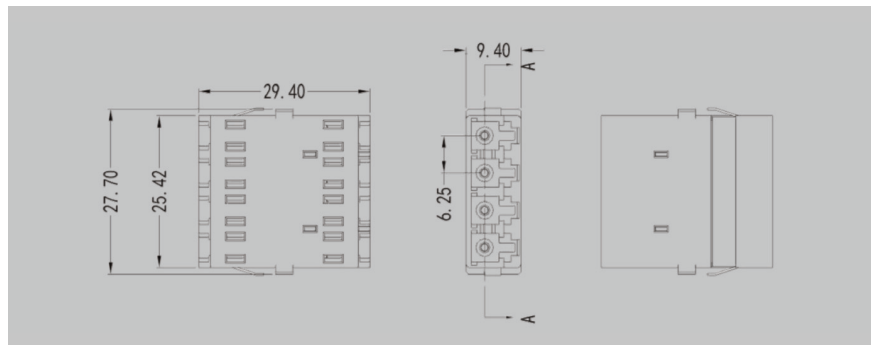

Bold means preferred type

LC Adapter Series

LC Adapter Simplex, Duplex & Quad Version

Components & Dimensions

LC quad Adapter plastic, with flange, one piece

Description	Net weight(g)	ec-Article Nr.:
LCquad PC Adapter (SC footprint) with flange, blue, Grade B, white square dust cap	6,5	EC02.370650.007-15
LCquad PC Adapter (SC footprint) with flange, blue, Grade C, white square dust cap	6,5	EC02.370150.007-15
LCquad APC Adapter (SC footprint) with flange, green, Grade B, white square dust cap	6,5	EC02.370653.007-15
LCquad APC Adapter (SC footprint) with flange, green, Grade C, white square dust cap	6,5	EC02.370153.007-15
LCquad OM2 Adapter (SC footprint) with flange, beige, Grade B, white square dust cap	6,5	EC02.370651.007-15
LCquad OM2 Adapter (SC footprint) with flange, beige, Grade C, white square dust cap	6,5	EC02.370451.007-15
LCquad OM3 Adapter (SC footprint) with flange, aqua, Grade B, white square dust cap	6,5	EC02.370652.007-15
LCquad OM3 Adapter (SC footprint) with flange, aqua, Grade C, white square dust cap	6,5	EC02.370452.007-15
LCquad OM4 Adapter (SC footprint) with flange, heather violet, Grade B, white sq. dust cap	6,5	EC02.370694.007-15
LCquad OM4 Adapter (SC footprint) with flange, heather violet, Grade C, white sq. dust cap	6,5	EC02.370494.007-15
LCquad OM5 Adapter (SC footprint) with flange, lime green, Grade B, white sq. dust cap	6,5	EC02.3706L3.007-15
LCquad OM5 Adapter (SC footprint) with flange, lime green, Grade C, white sq. dust cap	6,5	EC02.3704L3.007-15