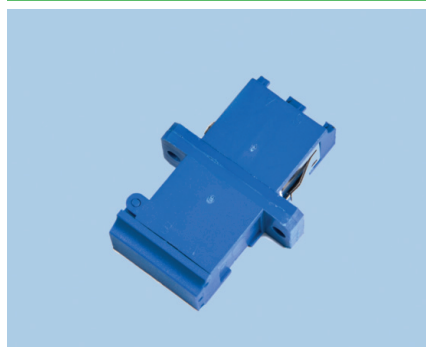

Components & Dimensions

LCdx Adapter plastic, with flange and integrated external shutter

Description	Net weight(g)	ec-Article Nr.:
LCdx PC Adapter (SC footprint) with flange and integr. shutter, Grade B, white sq. dust cap	11	EC02.360644.020-1
LCdx PC Adapter (SC footprint) with flange and integr. shutter, Grade C, white sq. dust cap	11	EC02.360144.020-1
LCdx APC Adapter (SC footprint) with flange and integr. shutter, Grade B, white sq. dust cap	11	EC02.360646.020-1
LCdx APC Adapter (SC footprint) with flange and integr. shutter, Grade C, white sq. dust cap	11	EC02.360146.020-1
LCdx OM2 Adapter (SC footprint) with flange and integr. shutter, Grade C, white sq. dust cap	11	EC02.360445.020-1
LCdx OM3 Adapter (SC footprint) with flange and integr. shutter, Grade C, white sq. dust cap	11	EC02.360461.020-1
LCdx OM4 Adapter (SC footprint) with flange and integr. shutter, Grade C, white sq. dust cap	11	EC02.360492.020-1

Bold means preferred type