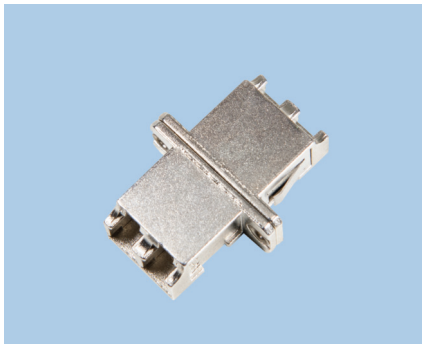

LC Adapter Series

LC Adapter Simplex, Duplex & Quad Version

Components & Dimensions

LCdx Adapter metal, with flange

Description	Net weight(g)	ec-Article Nr.:
LCdx PC Adapter (SC footprint) with flange, Grade B, white square dust cap	10	EC02.360647.001-1
LCdx PC Adapter (SC footprint) with flange, Grade C, white square dust cap	10	EC02.360147.001-1
LCdx APC Adapter (SC footprint) with flange, Grade B, white square dust cap	10	EC02.360647.004-1
LCdx APC Adapter (SC footprint) with flange, Grade C, white square dust cap	10	EC02.360147.004-1
LCdx OM2 Adapter (SC footprint) with flange, Grade C, white square dust cap	10	EC02.360448.008-1
LCdx OM3 Adapter (SC footprint) with flange, Grade C, white square dust cap	10	EC02.360448.009-1
LCdx OM4 Adapter (SC footprint) with flange Grade C, white square dust cap	10	EC02.360448.013-1