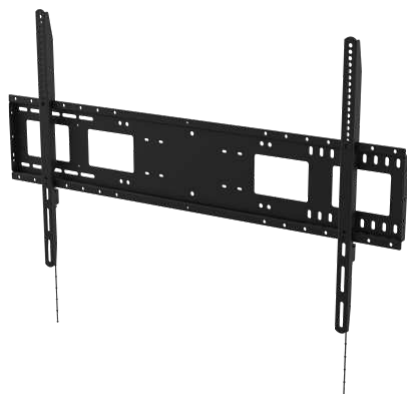

Heavy Duty Flat-Panel Wall Mount 1000x600

VFM-W10X6 / EU SAP: 4934297 / US SAP: 13557609

Non-tilting Wall Mount for large-format flat panels 55-110"
(subject to VESA pattern and weight limit)
Mounting points up to 1000 (wide) x 600 mm (tall) apart
Heavy duty 130 kg / 287 lb SWL
Display latches in place
Optional camera shelf

vav.link/vfm-w10x6