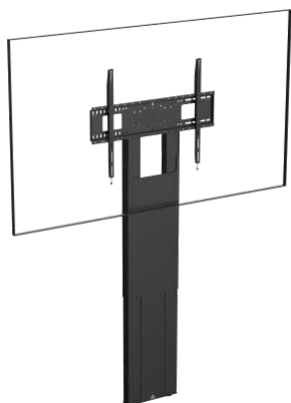

F51 Flat Panel Floor Stand

VFM-F51 / EU SAP: 6369808

Heavy-duty floor stand
Fixes to wall, transfers load to floor
Supports up to 95 kg (209 lb)
800 mm / 31.5" height adjustment, non-motorised
[Note: once installed the height cannot be adjusted]

vav.link/vfm-f51