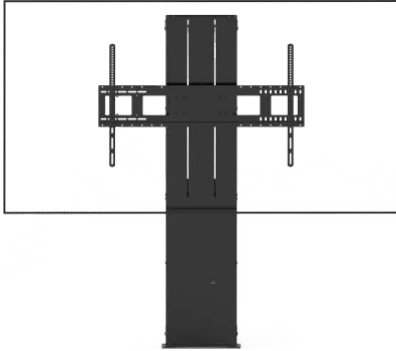

F40 Floorstands

Heavy Duty Motorised Floor Stand

VFM-F40 / EU SAP: 5062731 / US SAP: 70017406

- Lifts up to 130 kg
- 700 mm height adjustment
- Fast linear-drive motor
- Comes 95% assembled
- Sturdy fixed column design

Heavy Duty Flat-Panel Wall Mount 800x600
VFM-W8X6 / EU SAP: 4934295 / US SAP:
13557607

vav.link/vfm-w8x6

VFM-F40 Frame and Motor Assembly
VFM-F40FRAME / EU SAP: 4981411