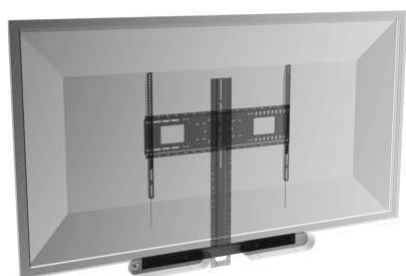

Logitech Rally Speaker Bracket

VFM-WVC/RSB / EU SAP: 5822103 / US SAP: 14395005

Accessory for VFM-WVC Video Conference Shelf
Fixes Pair of Logitech Rally speakers to VFM-WVC
Supports speakers above or below display

vav.link/vfm-wvc-rsb