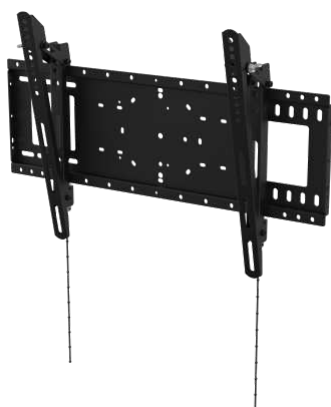

Heavy Duty Tilting Flat-Panel Wall Mount 600x400

VFM-W6X4T / EU SAP: 4996386 / US SAP: 13557605

Tilting Wall Mount for large-format flat panels 37-85"
(subject to VESA pattern and weight limit)

Mounting points up to 600 (wide) x 400 mm (tall) apart

Heavy duty 100 kg / 220 lb SWL

Display latches in place

Optional camera shelf

vav.link/vfm-w6x4t