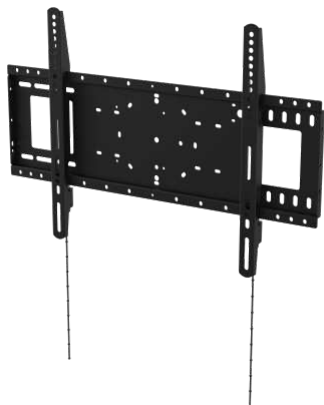

Large Display Mounts

Lifetime warranty

Heavy Duty Flat-Panel Wall Mount 600x400

VFM-W6X4 / EU SAP: 4996384 / US SAP: 13557604

Non-tilting Wall Mount for large-format flat panels 37-85"
(subject to VESA pattern and weight limit)

Mounting points up to 600 (wide) x 400 mm (tall) apart

Heavy duty 100 kg / 220 lb SWL

Display latches in place

Optional camera shelf

vav.link/vfm-w6x4