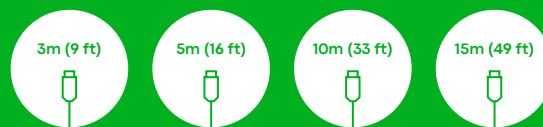

1 x USB (B-type on front) TC3 USBB
[SAP:3446581]

1 x HDMI TC3 HDMI [SAP:3446573]

3 x Blanks TC3 BLANK [SAP:3446572]

Comes with your choice of complementary Cable Lengths

vav.link/tc3-pk

Matt White

Pure white with a chiselled profile, Techconnect3 also has 11 mm of flat space above and below the connectors for information or company branding stickers.