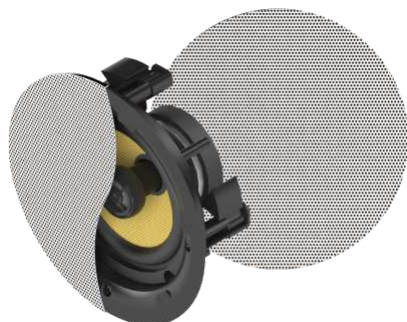

Pair Ceiling Loudspeakers

CS-1900 / EU SAP: 4815044 / US SAP: 13557537

Slim bezel-less magnetic grille
Premium fiberglass woven 6.5" Woofer
Large 0.75" Silk Tweeter
Passive Crossover

vav.link/cs-1900