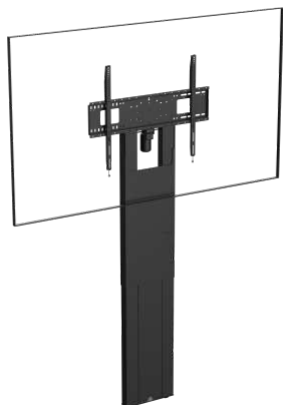

F50/F51 Floorstands

Lifetime warranty

F50 Motorised Flat Panel Floor Stand

VFM-F50 / EU SAP: 6369811

Heavy-duty floor stand
Fixes to wall, transfers load to floor
For flat panels up to 100"
800 mm (31.5") height adjustment, motorised
Control by wired controller or RS-232

vav.link/vfm-f50