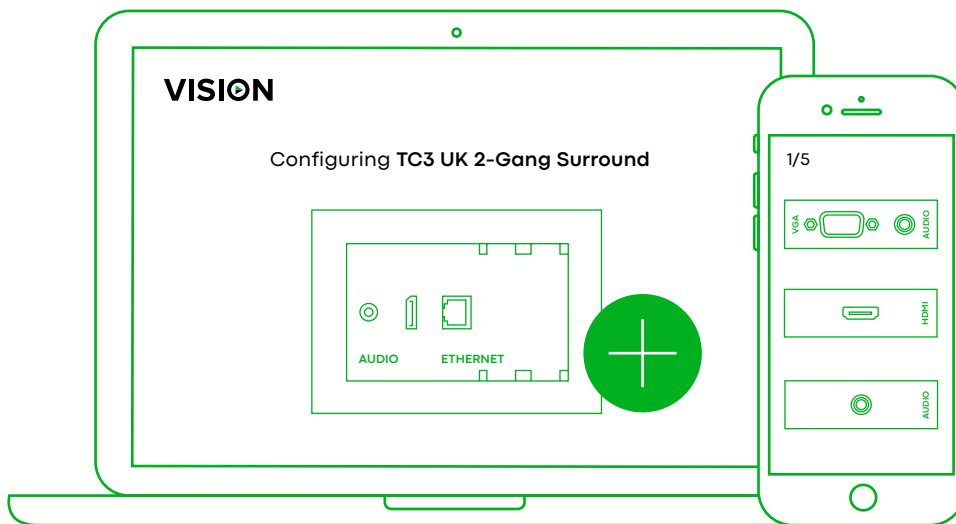

Digital Amp

2 x Stereo inputs (Input 1 duplicated on front and rear)

IR Remote control included

vav.link/tc3-amp

Build your own faceplate using our Techconnect Faceplate Configurator

Select the products and parts you need to see a visual representation of your end product and create a shopping list with **all the technical details.**