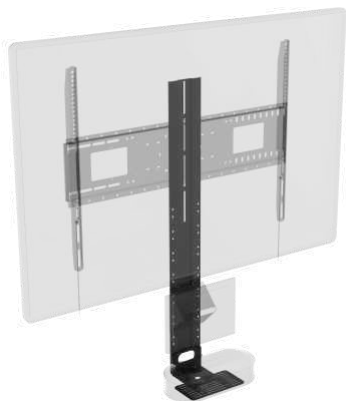

Large Display Mounts

Lifetime warranty

Wall Mount Video Conference Shelf

VFM-WVC / EU SAP: 5048878 / US SAP: 13557673

Works with Vision's professional wall mounts and floorstands
Highly adjustable
Can fix directly to wall
Platform 216 x 120 mm (8.5"x 4.4")
Use to hide Clickshare behind display
VESA100 holes for fixing media players behind display