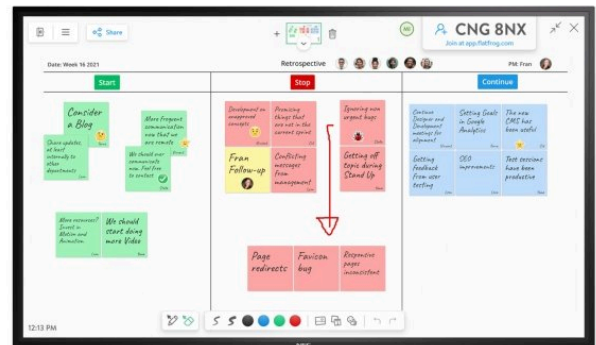

NEC MultiSync® M861 IGB
LCD 86" InGlass™ Touch Display

Datasheet

Enjoy the most natural interactive digital experience

Modern meeting spaces drive the demand for advanced touch technology with innovative design. To support interactive sessions, the NEC InGlass™ Touch Board along with the responsive passive pen brings superior paper-like writing with minimal latency to a digital canvas. With its slim bezel design, the technology seamlessly integrates into modern interior styling.

High brightness levels ensure excellent readability and image reproduction even in today's typically bright meeting spaces where maintaining a motivational environment is paramount. The anti-glare coating minimizes disturbing reflections and helps to eliminate niggling fingerprints on the touch surface.

Featuring NEC Open Modular Intelligence (OMI) slot-in technology – choose scalable computing power with Raspberry Pi Compute Module 4 or the more powerful Intel® Smart Display Modules (Intel®SDM) for tailor-made solutions.