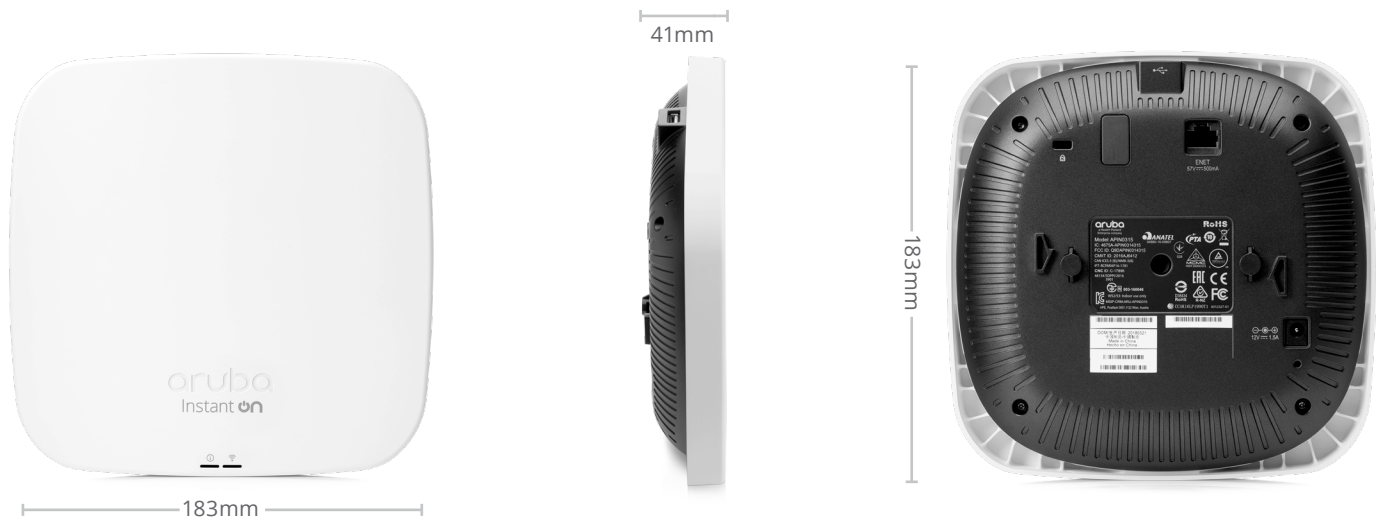

We've got you covered

Industry leading warranty and support
Super-fast performance for video, voice and conferencing tools

TECHNICAL SPECIFICATIONS

IN THE BOX

Aruba Instant On AP15 Indoor Access Point
 Aruba Instant On AP15 Quick Start guide
 Ceiling rail mount clip
 Solid surface mount clip
 Ethernet Cable