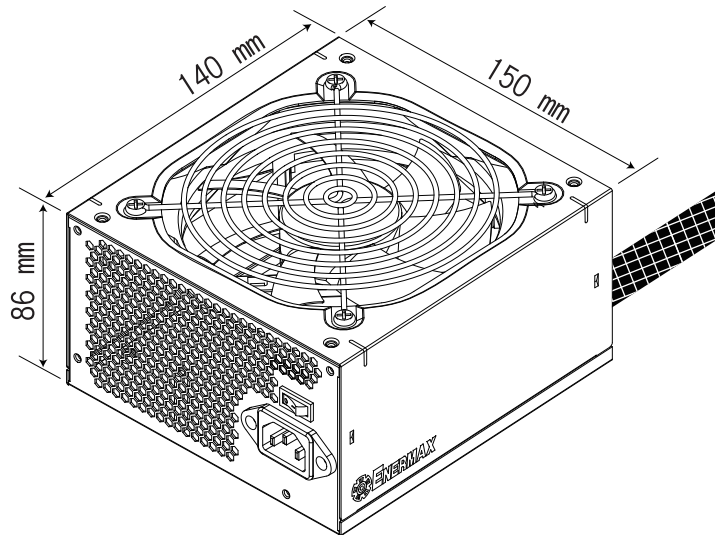

Non 2013 ErP Lot 6 Compliant PSU

Specifications

Model Number	ENG500AGT		ENG600AGT		ENG700AGT	
AC Input Voltage	200-240VAC, 47-63Hz					
AC Input Current	4.0A		5.0A		5.0A	
DC Output						
	Rated	Combined	Rated	Combined	Rated	Combined
+3.3V	20.0A	110W	20.0A	120W	22.0A	120W
+5V	20.0A		20.0A		22.0A	
+12V	41.0A	492W	49.0A	588W	58.0A	696W
-12V	0.3A	3.6W	0.3A	3.6W	0.3A	3.6W
+5Vsb	2.5A	12.5W	2.5A	12.5W	2.5A	12.5W
Total power	500W		600W		700W	
Peak power	550W		660W		770W	
  						

Dimension

140(L) * 150(W) * 86(H) mm

Cables & Connectors

Model No.						
	Mainboard 24P	CPU 4+4P(8P)	PCI-E 6+2P(8P)	SATA	4P Molex	FDD
ENG500AGT	1(60cm)	1(70cm)	2	6	4	1
ENG600AGT	1(60cm)	1(70cm)	4	7	4	1
ENG700AGT	1(60cm)	1(70cm)	4	7	4	1