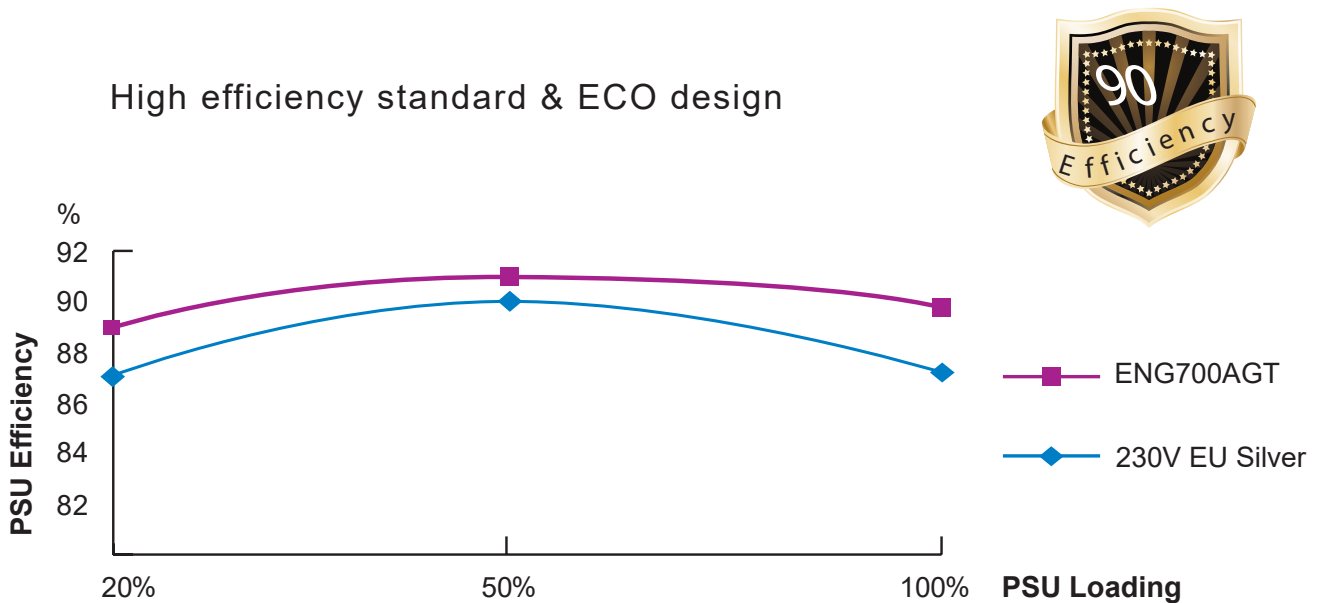

NA90N

ENG500AGT
ENG600AGT
ENG700AGT

 **ENERMAX**
POWER. INNOVATION. DESIGN.
www.enermax.com

- ▀ 90% Efficiency @ 230V input
- ▀ Japanese electrolytic capacitor
- ▀ DC to DC converter circuit

500W / 600W / 700W

Features

▀ 90% Efficiency @ 230V input

Achieves >90% efficiency @ 50% load under 230VAC, outperforming 80 PLUS 230V EU Silver efficiency requirements.

High efficiency standard & ECO design

▀ **Japanese electrolytic capacitor**

Highest component standards for maximum durability and stability

▀ **Zero load ready!**

DC to DC converter circuit ensures stable output voltage and delivers higher efficiency

▀ **SafeGuard**

Multiple protection circuitry of OVP, OCP, UVP, OTP, OPP, SCP & SIP protects your system