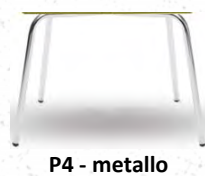

MODELLO
Model

Kira

ARTICOLO
Item **ROSKIR**

STRUTTURA
Frame

Scocca in metallo interamente stampata in poliuretano schiumato a freddo, base a scelta
(D1/L7/L13/L17/L23/L28/P2/P4/P10/P13/R1/R3/R6/R15/S5)
Metal framework entirely moulded in cold-cure polyurethane, base (D1/L7/L13/L17/L23/L28/P2/P4/P10/P13/R1/R3/R6/R15/S5)

COLORI
Colors

Su richiesta
On request

MISURE (cm)
Measures

L.63 / P.59 / H.82

PESO (Kg)
Weight

VOLUME(m³)
Volume

CARATTERISTICHE
Features

Rivestimento a scelta da campionario
Seat cover from sample

MODELLO
Model

Brek

ARTICOLO
Item **ROSBRE**

STRUTTURA
Frame

Scocca in metallo interamente stampata in poliuretano schiumato a freddo, base a scelta
(D1/L3/L7/L13/L17/L23/L28/P2/P4/P10/P13/R1/R3/R6/R15/S5)
Metal framework entirely moulded in cold-cure polyurethane, base (D1/L3/L7/L13/L17/L23/L28/P2/P4/P10/P13/R1/R3/R6/R15/S5)

COLORI
Colors

Su richiesta
On request

MISURE (cm)
Measures

L.61 / P.61 / H.83

PESO (Kg)
Weight

VOLUME(m³)
Volume

CARATTERISTICHE
Features

Rivestimento a scelta da campionario
Seat cover from sample

MODELLO
Model

Felicia

ARTICOLO
Item **ROSFEL**

STRUTTURA
Frame

Scocca in metallo interamente stampata in poliuretano schiumato a freddo, base a scelta
(D1/L3/L7/L13/L17/L23/L28/P2/P4/P10/P13/R1/R3/R6/R15/S5)
Metal framework entirely moulded in cold-cure polyurethane, base (D1/L3/L7/L13/L17/L23/L28/P2/P4/P10/P13/R1/R3/R6/R15/S5)

COLORI
Colors

Su richiesta
On request

MISURE (cm)
Measures

L.59 / P.57 / H.83

PESO (Kg)
Weight

VOLUME(m³)
Volume

CARATTERISTICHE
Features

Rivestimento a scelta da campionario
Seat cover from sample