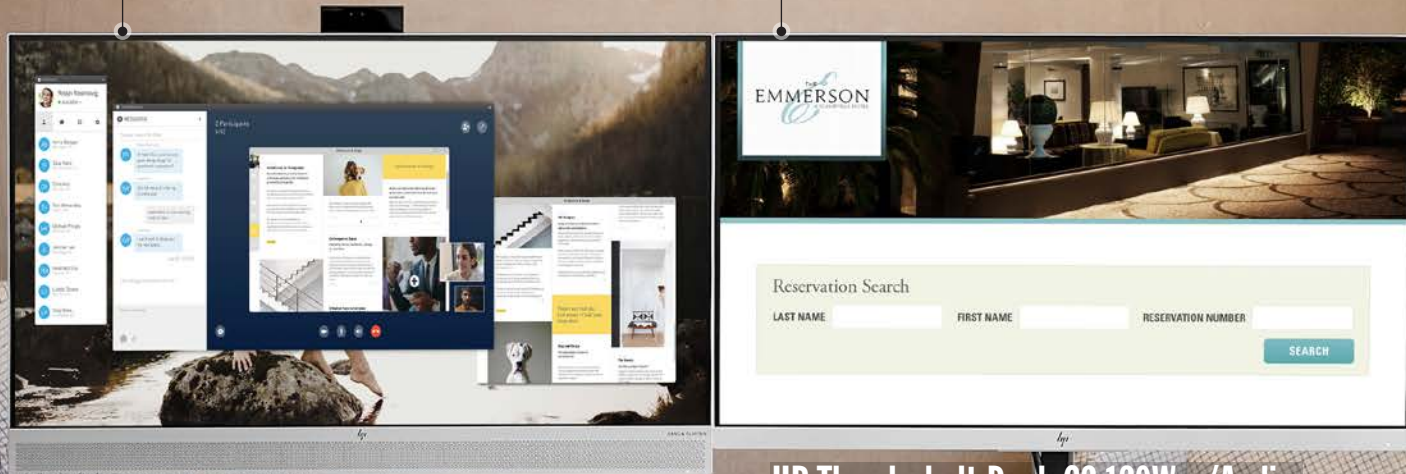

HP EliteDisplay E273 27-inch Monitor

HP Thunderbolt Dock G2 120W w/Audio

HP Wireless Premium Mouse

HP Wireless Premium Keyboard

Your home office never looked so good

Upgrade your private workspace with a powerful dock, premium accessories, and Elite displays.