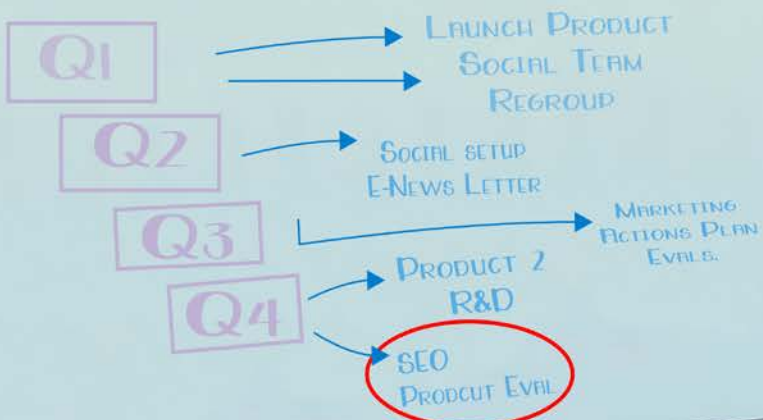

HP ShareBoard

PROJECT TIMELINE/MARKETING

HP Thunderbolt Dock
G2 120W w/Audio

HP Elite Notebook Portfolio

HP USB-C Notebook
Power Bank

HP Ultra Mobile
Wireless Mouse

HP Wireless Premium Mouse

HP Computing Ecosystems

Collaborate and share all over the world

The very best in communication technology brings your meetings to life