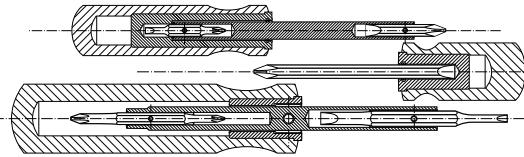

3 & 2 Pack; 2in1 Stubby, Mini 4in1, and 6in1 Screwdrivers 2 Pack-Mini 4in1 and Regular 4in1 or Mini 4in1 and Regular 6in1 Screwdrivers