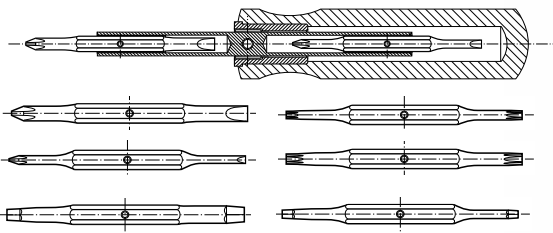

Phillips®, Slotted, Square Recess & Tee*Star® 5/16" Hex