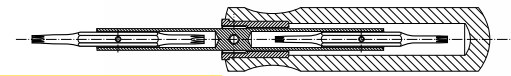

U.S.A. Assembled - 4in1 Auto & Electronics Isomax® 5/16" Hex (Fits Torx® Screws)

eazypower®
Just Better Tools™