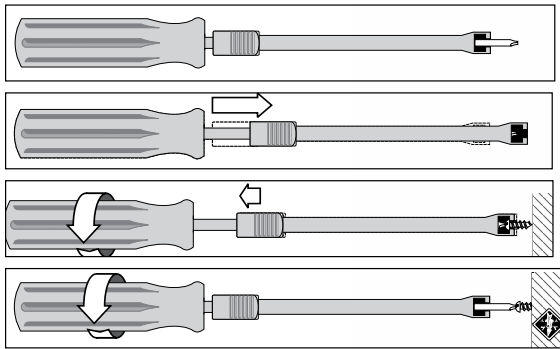

## Nylon Tool Pouch with Belt Loop

**eazypower®**  
Just Better Tools™

**ISOMAX®**  
Industrial Quality

(Screwdrivers  
Not Included)

#88154

Description	Carded Number	Bulk #
1 Pack Nylon Tool Pouch with Belt Loop	88154	88154/B

## Insulated, Screw-Gripping Screwdriver for work on electrical circuits.

Slide gripping spring forward. Insert screw into the groove. Relieve screw gripper letting the screwdriver tip to engage the screw.