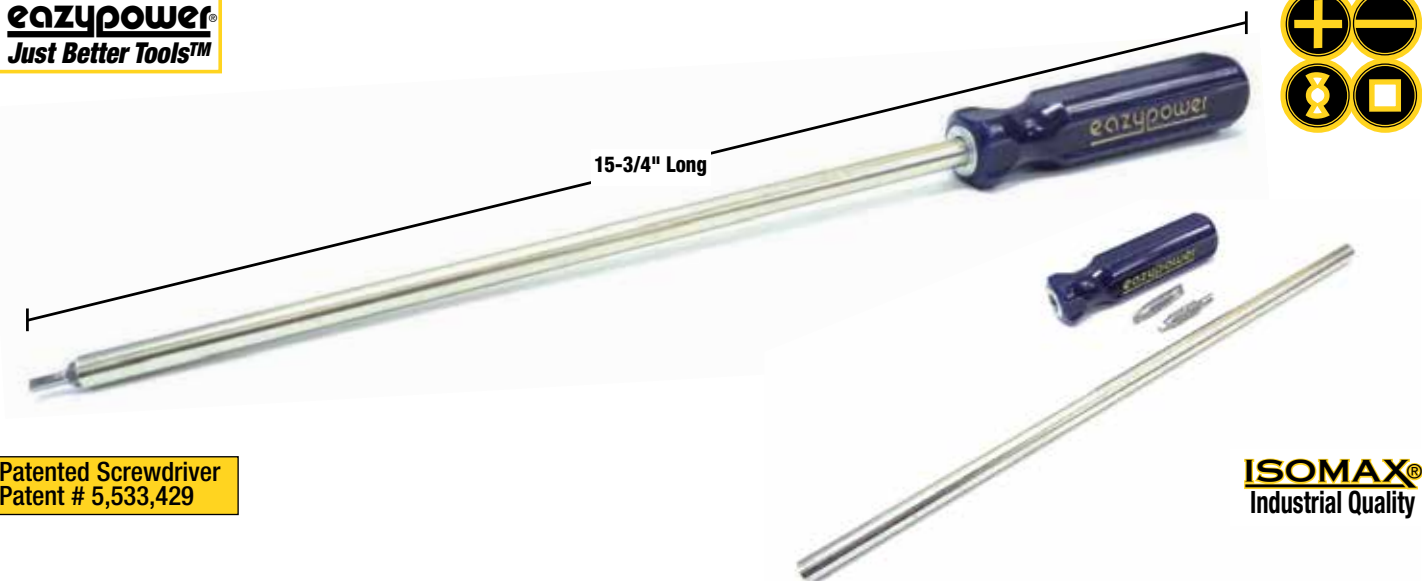

## U.S.A. Assembled - 4in1 Extended 15-3/4" Length Isomax® 5/32"/ R2 Clutch/Square Recess (fits Robertson®) Screws #2/ 8-10 Phillips®/Slotted Tube Ends Can Be Used As 1/4" Nut Setters

**eazypower®**  
Just Better Tools™