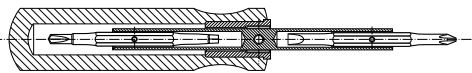

U.S.A. Assembled - 4in1 Camper, Mobile Home, R/V 5/16" Hex 5/32" Clutch/R2 Square Recess, #2/8-10 Phillips®/Slotted, Tips with Ball & Spring

eazypower®
Just Better Tools™