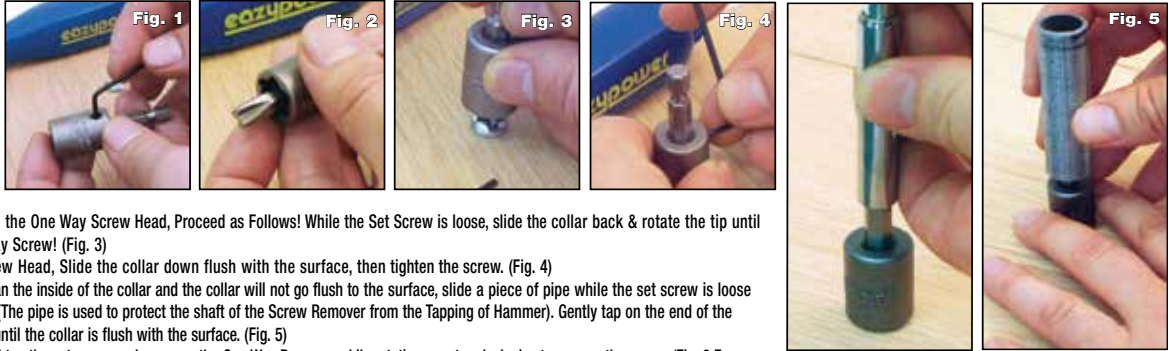

U.S. Patent #6,047,620,  
Worldwide Patents Pending

**eazypower®**  
**Just Better Tools™**

**Patented One Way Screw Remover/Installer And Rounded or Damaged Nut Or Bolt Remover**

**Put 'em In!  
Take 'em Out!  
Use 'em Again!**

**Directions For Use:**

- Use enclosed Hex Key and loosen the Set Screw on the collar. (Fig. 1)
- Pull the tip back & make sure you have selected the right size One Way Screw Remover. (Fig. 2)
- The collar should fit tightly around the One Way Screw Head! If you have selected the right size Remover and the collar is tightly on the One Way Screw Head, Proceed as Follows! While the Set Screw is loose, slide the collar back & rotate the tip until it seats into the head of the One Way Screw! (Fig. 3)
- Once the tip is seated into the Screw Head, Slide the collar down flush with the surface, then tighten the screw. (Fig. 4)
- If the screw head is slightly larger than the inside of the collar and the collar will not go flush to the surface, slide a piece of pipe while the set screw is loose over the tip and rest it on the collar (The pipe is used to protect the shaft of the Screw Remover from the Tapping of Hammer). Gently tap on the end of the pipe and the outer ring of the collar until the collar is flush with the surface. (Fig. 5)
- When collar is flush to the surface, tighten the set screw and press on the One Way Remover while rotating counter clockwise to remove the screw. (Fig. 6 For use on Stripped Nuts & Bolts, again choose the proper size Remover. If the Nut or Bolt is slightly larger than the inside diameter of the collar and the collar will not go flush to the surface, Again use a piece of pipe as depicted in Figure 5. When flush with the surface, tighten the set screw and press on the One Way Remover while rotating in a counter clockwise direction to remove the screw.