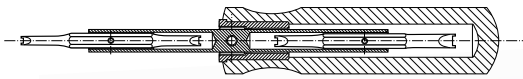

U.S.A. Made - 4in1 Spanner/Spanner, Phillips®/Slotted TwinBits® 5/16" Hex (Fits Snake Eye™ Screws)

eazypower®
Just Better Tools™