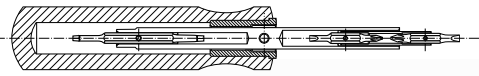

U.S.A. Assembled- 8in1 Screwdriver Molded or Extruded Handle R1/R2 Square Recess (2 1/2" Long); #1/4-5, #2/8-10 Phillips®/Slotted (1 1/2" Long) Use Tube Ends as 1/4" and 5/16" Nut Setters