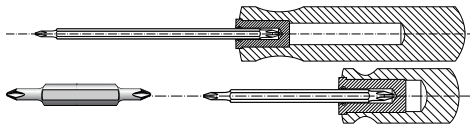

U.S.A. Assembled - 2in1 Phillips®/Phillips® Twin Bits® Isomax® Stubby and Extended 1/4" Hex Screwdriver

eazypower®
Just Better Tools™

Patented Screwdriver
Patent # 5,533,429