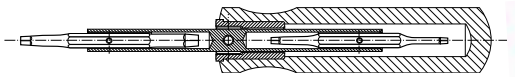

U.S.A. Assembled - 4in1 Square Recess 5/16" Hex R0/R1, R2/R3 Isomax® (Fits Robertson®)