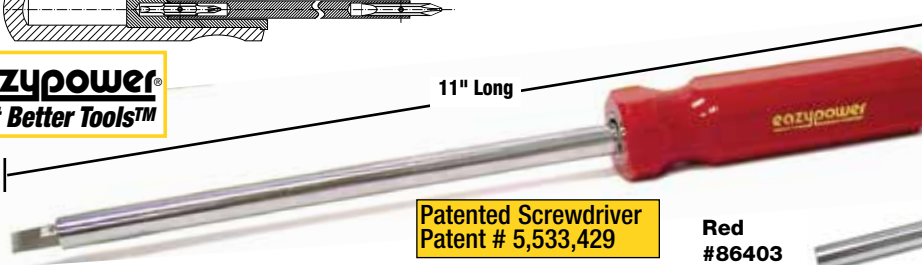

U.S.A. Assembled - 4in1 Extended 11" Length Isomax®

#1/4-5, #2/8-10 Phillips®/Slotted

eazypower®
Just Better Tools™

Red
#86403

ISOMAX®
Industrial Quality

Handle Color Description	Case/Min. Pack	Black Item #	Blue Item #	Green Item #	Red Item #	Lime Item #	Orange Item #	Pink Item #	Yellow Item #
1 Pack 4in1 Extruded Handle Screwdriver, Carded	24/6	86402	86429	86435	86403	86441	86447	86453	86459
12 Pack 11", 4in1 Extruded Handle Screwdriver Counter Display	6/1	86423	86430	86436	86424	86442	86448	86454	86460
24 Pack 11", 4in1 Extruded Handle Screwdriver Counter Display	4/1	87322	87323	87324	87325	87326	87327	87328	87329
1 Pack 11", 4in1 Molded Handle Screwdriver Carded	24/6	87744	87746	87748	87751	87753	87755	87757	87759
Bulk 11", 4in1 Molded Handle Screwdriver Counter Display	24/6	87744/B	87746/B	87749/B	87751/B	87753/B	87755/B	87757/B	87759/B
12 Pack 11", 4in1 Molded Handle Screwdriver Counter Display	6/1	87745	87747	87750	87752	87754	87756	87758	87760
Assorted Color Handles	12pk Extruded	12pk Molded	Case/Min.	24pk Extruded	12pk Molded	Case/Min.	OSHA Yellow	Extruded	Molded
Black, Blue Green, Red 4in1 Display	86732	87761	8/1	87378	•	4/1	1pk Carded	•	87764
Hot Lime, Pink, Orange, Yellow Display	86731	87762	8/1	87379	•	4/1	12pk Display	•	87764/B
Half Black, Half Red 4in1 Display	87377	87763	8/1	87380	•	4/1	24pk Display	•	87765