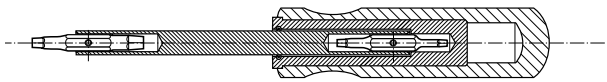

Replacement Tip-Mini 4in1 Phillips®/Slotted Isomax® #1/4-5, #2/8-10 Phillips®/Slotted 1/4" Hex with Ball & Spring

ISOMAX®
Industrial Quality

Description	Tip Length	Hex Diameter	Case Pack	Minimum Pack	Bulk Pack	#1/4-5 Item #	#2/8-10 Item #	#3/10-12 Item #
1 Pack #1/4-5, #2/8-10, #3/10-12 Phillips®/Slotted, Carded	1-1/2"	1/4"	48	6	•	86404	86405	86497
Bulk #1/4-5, #2/8-10 Phillips®/Slotted	1-1/2"	1/4"	48	•	5	86404/B	86405/B	86497/B

U.S.A. Assembled - Mini 4in1 Square Recess 1/4" Hex R0/R1, R2/R3; Square Recess (Fits Robertson™) Isomax®

Patented Screwdriver
Patent # 5,533,429