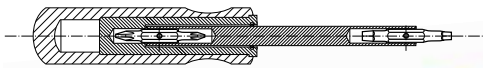

U.S.A. Assembled - Mini 4in1 Square Recess, Phillips® 1/4" Hex Square Recess/Square Recess (R1/R2), Phillips®/Phillips® (#1/#2) Isomax®