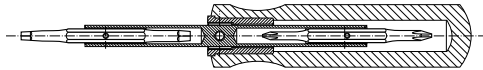

U.S.A. Assembled - 4in1 Square Recess/Phillips® 5/16" Hex R1/R2, #1/#2 Isomax® (Fits Robertson™)

eazypower®
Just Better Tools™