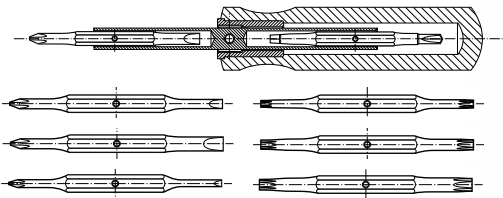

U.S.A. Assembled - 4in1+12 or More, Assortments 1/4" or 5/16" Hex

eazypower®
Just Better Tools™