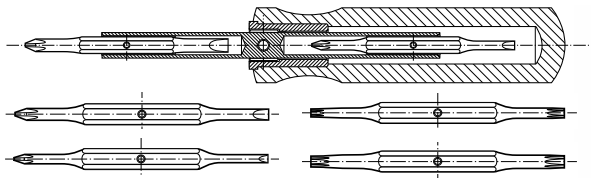

4in1 Plus 12 Electronics 5/16" Hex

#77184

eazypower®
Just Better Tools™