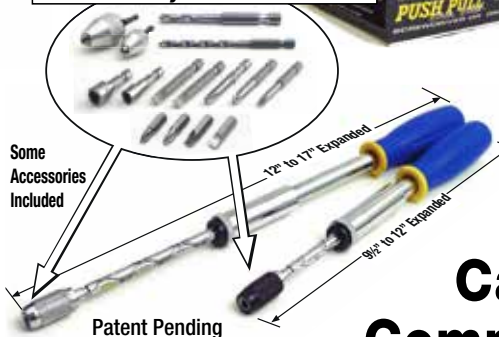

Some Accessories Included

Patent Pending

1/4" Hex Stubby Screwdrivers
Page 17, 50-55, 57-58