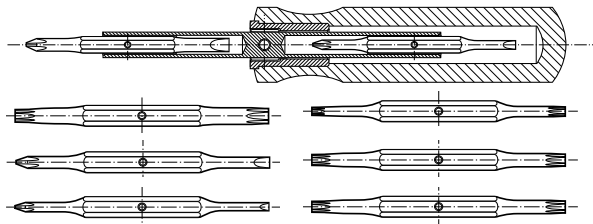

4in1 Plus 12 Electronics 5/16" Hex

#79754

eazypower®
Just Better Tools™