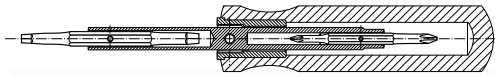

U.S.A. Assembled - 6in1 Screwdriver Square Recess

Square Recess R1/R2 (Fits Robertson® Screws), Phillips® #1/#2.
Use Tube Ends as 1/4" and 5/16" Nut Setters.

Orange
#86614