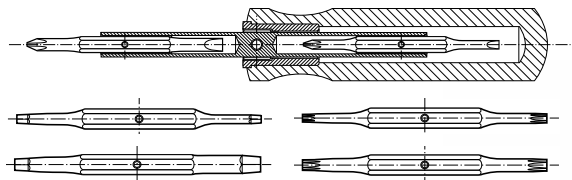

U.S.A. Assembled - 4in1+12 or More, Assortments 1/4" or 5/16" Hex

Phillips, Slotted, Square Recess & Tee*Star® 5/16" Hex