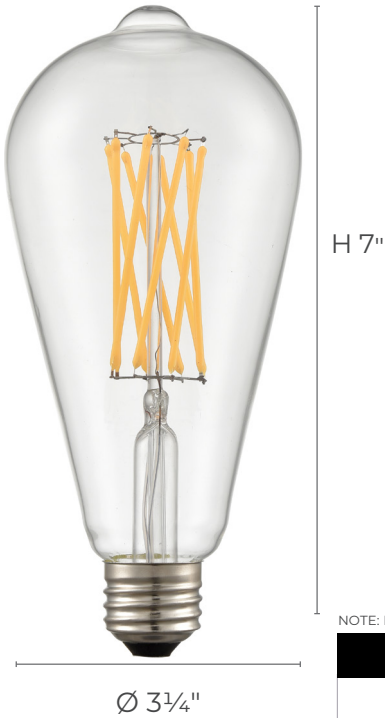

E26 ST25

Oversize Edison LED

SPECIFICATIONS	
WATTS	8
DELIVERED LUMENS	950-1000
LAMP SHAPE	ST25
BASE / ANSI BASE	Medium / E26
MAXIMUM HEIGHT	7"
MAXIMUM DIAMETER	3 1/4"
CRI	90+
BEAM ANGLE	360°
JA8 CERTIFIED	Yes
ENCLOSED RATED	Yes
OPERATING TEMP.	-20° C to 45° C
CASE QUANTITY	12/144
LIFE CYCLE @ 3 HRS/DAY	18 years
ENERGY COST @10.65¢/kWh †	$0.82 / year
WARRANTY	5 YRS / 20,000 HRS

NOTE: Refer to image for scale / Se référer à l'image pour l'échelle

ORDER CODES	
●	DVST25MC27A 2700 KELVIN · LUMENS 950 · CLEAR
●	D64238A / DVLST25MC30A* 3000 KELVIN · LUMENS 1000 · CLEAR

DVI LIGHTING CORE OFFERING

Items are individually packaged for shelf or pegged retail display. The master carton contains 12 sub-cartons and each sub-carton contains 12 individually packaged bulbs for a total of 144 bulbs. Bulbs are only sold in sub-cartons (multiples) of 12.

*Item is discontinuing, see page 76 for dates

† refers to Estimated annual cost

Dimmability Data / Données de gradation

- ✓ SMOOTH AND CONSISTENT DIMMING
- ✗ NOT RECOMMENDED
- INCONSISTENT DIMMING TRANSITION
- ▲ POTENTIAL STROBING AT THIS LEVEL
- MIN LOSES DIMMABILITY BELOW THIS LEVEL
- MAX MAXIMUM LUMENS OUTPUT

	2 BULBS						5 BULBS						30 BULBS					
	MIN	20	40	60	80	MAX	MIN	20	40	60	80	MAX	MIN	20	40	60	80	MAX
LEGRAND ADORNE SOFTAP ADTP703U		MIN	✓	✓	✓	✓	▲	✓	✓	✓	✓	✓	✓	✓	✓	✓	✓	✓
LUTRON MAESTRO MACL-153MH	▲	✓	▲	✓	✓	✓	▲	✓	✓	✓	✓	✓	▲	✓	✓	✓	✓	✓
LUTRON DIVA® / DIVA® C.L DVWCL-153PH	✓	✓	✓	✓	✓	▲	▲	▲	▲	✓	✓	✓	▲	✓	✓	✓	✓	✓
LEVITON DECORA SURESLIDE®	✓	▲	✓	✓	✓	✓	✓	✓	✓	✓	✓	✓	▲	▲	▲	▲	▲	✓
LUTRON C.L SKYLARK CONTOUR CTL -153P	✓	▲	✓	✓	✓	✓	▲	▲	▲	▲	✓	✓	✓	✓	✓	✓	✓	✓
LUTRON CASETA® WIRELESS	▲	▲	▲	▲	▲	▲	✓	✓	✓	✓	✓	✓	▲	✓	✓	✓	✓	✓
LEVITON DECORA ROCKER SLIDE	✓	✓	✓	✓	✓	✓	▲	✓	✓	✓	✓	✓	▲	▲	▲	✓	✓	✓
LEVITON DECORA SMART™	✓	✓	✓	✓	✓	✓	▲	▲	✓	✓	✓	✓	▲	▲	▲	✓	✓	✓
LUTRON MAESTRO PRO MA-PRO-WH	●	✓	✓	✓	✓	✓	●	✓	✓	✓	✓	✓	●	✓	✓	✓	✓	✓