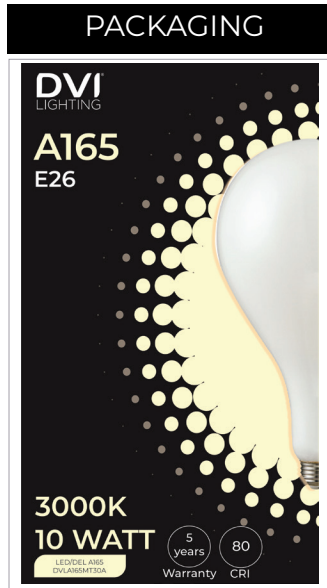

E26 A165

True Opal "Jupiter" LED

NOTE: Refer to image for scale / Se référer à l'image pour l'échelle

ORDER CODES

● **DVLA165MT30A**
3000 KELVIN · LUMENS 1050 · TRUE OPAL+

* True Opal/Frosted bulb SKUs may exhibit warmer colour temperatures than their Clear-glass counterparts and cannot be directly compared due to glass differences.

SPECIFICATIONS

WATTS	10
DELIVERED LUMENS	1050
LAMP SHAPE	A165
BASE / ANSI BASE	E26
MAXIMUM HEIGHT	12"
MAXIMUM DIAMETER	6 3/4"
CRI	90+
BEAM ANGLE	360°
JAB CERTIFIED	No
ENCLOSED RATED	N/A
OPERATING TEMP.	-20° C to 45° C
CASE QUANTITY	12/144
LIFE CYCLE @ 3 HRS/DAY	18 years
ENERGY COST @10.65¢/kWh †	$1.02 / year
WARRANTY	5 YRS / 20,000 HRS

DVI LIGHTING CORE OFFERING

Bulbs are only sold in sub-cartons (multiples) of 4.

Dimmability Data / Données de gradation

- ✓ SMOOTH AND CONSISTENT DIMMING
- ✗ NOT RECOMMENDED
- INCONSISTENT DIMMING TRANSITION
- ▲ POTENTIAL STROBING AT THIS LEVEL
- MIN LOSSES DIMMABILITY BELOW THIS LEVEL
- MAX MAXIMUM LUMENS OUTPUT

	2 BULBS						5 BULBS						30 BULBS						
	MIN	20	40	60	80	MAX	MIN	20	40	60	80	MAX	MIN	20	40	60	80	MAX	
LEGRAND ADORNE SOFTAP ADTP703U		MIN	✓	✓	✓	✓	✓	✓	✓	✓	✓	✓							
LUTRON MAESTRO MACL-153MH	✓	✓	✓	✓	✓	✓		MIN	✓	✓	✓	✓							
LUTRON DIVA® / DIVA® C.L DVWCL-153PH	✓	✓	✓	✓	✓	✓	✓	✓	✓	✓	✓	✓							
LEVITON DECORA SURESLIDE®	✓	✓	✓	✓	✓	✓	✓	✓	✓	✓	✓	✓							
LUTRON C.L SKYLARK CONTOUR CTL -153P	✓	✓	✓	✓	✓	✓	✓	✓	✓	✓	✓	✓							
LUTRON CASETA® WIRELESS		MIN	✓	✓	✓	✓		MIN	✓	✓	✓	✓							
LEVITON DECORA ROCKER SLIDE	✓	✓	✓	✓	✓	✓	✓	✓	✓	✓	✓	✓							
LEVITON DECORA SMART™	✓	✓	✓	✓	✓	✓	✓	✓	✓	✓	✓	✓							
LUTRON MAESTRO PRO MA-PRO-WH	•	✓	✓	✓	✓	✓	•	✓	✓	✓	✓	✓							

TESTING UNAVAILABLE