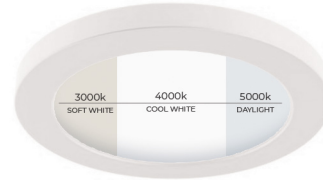

DVP39218 | FLUSH MOUNT
Ø7" X H ½"
12W LED
3000K/4000K/5000K | 80 CRI
AS SHOWN: MATTE WHITE