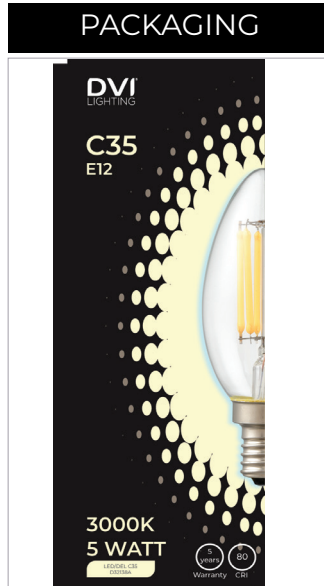

E12

C35

High Power LED Clear Candelabra

H 3 7/8"

Ø 1 3/8"

NOTE: Refer to image for scale / Se référer à l'image pour l'échelle

ORDER CODES

- **DVLC35CC27C**
2700 KELVIN · LUMENS 550 · CLEAR
- **D32138A / DVLC35CC30C***
3000 KELVIN · LUMENS 550 · CLEAR
- **D32148A / DVLC35CC40C***
4000 KELVIN · LUMENS 550 · CLEAR
- **DVLC35CC50C**
5000 KELVIN · LUMENS 600 · CLEAR

*Item is discontinuing, see page 75 for dates

SPECIFICATIONS

WATTS	5
DELIVERED LUMENS	500-600
LAMP SHAPE	C35
BASE / ANSI BASE	Candelabra / E12
MAXIMUM HEIGHT	3 7/8"
MAXIMUM DIAMETER	1 3/8"
CRI	80+
BEAM ANGLE	360°
JAB CERTIFIED	No
ENCLOSED RATED	Yes
OPERATING TEMP.	-20° C to 45° C
CASE QUANTITY	12/144
LIFE CYCLE @ 3 HRS/DAY	18 years
ENERGY COST @10.65¢/kWh †	\$0.41 / year
WARRANTY	5 YRS / 20,000 HRS