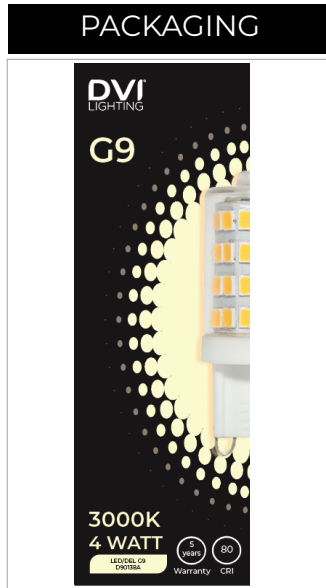

G9

Clear G9 LED

NOTE: Refer to image for scale / Se référer à l'image pour l'échelle

SPECIFICATIONS	
WATTS	4
DELIVERED LUMENS	350-450
LAMP SHAPE	G9
BASE / ANSI BASE	Double Loop / G9
MAXIMUM HEIGHT	2"
MAXIMUM DIAMETER	5/8"
CRI	80+
BEAM ANGLE	360°
JA8 CERTIFIED	No
ENCLOSED RATED	Yes
OPERATING TEMP.	-20° C to 45° C
CASE QUANTITY	12/144
LIFE CYCLE @ 3 HRS/DAY	18 years
ENERGY COST @10.65¢/kWh †	$0.41 / year
WARRANTY	2 YRS / 15,000 HRS

ORDER CODES	
●	DVILG922C4 2200 KELVIN · LUMENS 350 · CLEAR
●	D90138A HAS FULLY REPLACED DVILG930C4 3000 KELVIN · LUMENS 450 · CLEAR
●	D90148A / DVILG940C4* 4000 KELVIN · LUMENS 450 · CLEAR

DVI LIGHTING CORE OFFERING

Items are individually packaged for shelf or pegged retail display. The master carton contains 12 sub-cartons and each sub-carton contains 12 individually packaged bulbs for a total of 144 bulbs. Bulbs are only sold in sub-cartons (multiples) of 12.

* Item is discontinuing, see page 74 for dates

† refers to Estimated annual cost

Dimmability Data / Données de gradation

- ✓ SMOOTH AND CONSISTENT DIMMING
- ✗ NOT RECOMMENDED
- INCONSISTENT DIMMING TRANSITION
- ▲ POTENTIAL STROBING AT THIS LEVEL
- MIN LOSES DIMMABILITY BELOW THIS LEVEL
- MAX MAXIMUM LUMENS OUTPUT

	2 BULBS						5 BULBS						30 BULBS						
	MIN	20	40	60	80	MAX	MIN	20	40	60	80	MAX	MIN	20	40	60	80	MAX	
LEGRAND ADORNE SOFTAP ADTP73U		MIN	✓	✓	✓	✓			MIN	✓	✓	✓	✓	✓	✓	✓	✓	✓	✓
LUTRON MAESTRO MACL-153MH			▲	✓	✓	✓			MIN	✓	▲	▲	▲	▲	▲	▲	▲	▲	✓
LUTRON DIVA® / DIVA® C.L DVWCL-153PH		▲	✓	✓	✓	x	✓	✓	▲	✓	▲	x	▲	▲	▲	✓	✓	✓	x
LEVITON DECORA SURESLIDE®	✓	✓	✓	✓	▲	✓	▲	✓	▲	✓	✓	✓	▲	✓	▲	✓	✓	✓	✓
LUTRON C.L SKYLARK CONTOUR CTL -153P	▲	▲	✓	✓	✓	✓	▲	✓	✓	✓	✓	▲	▲	✓	✓	✓	✓	✓	✓
LUTRON CASETA® WIRELESS	x	x	x	x	x	x		MIN	▲	▲	▲	✓		MIN	▲	▲	▲	▲	x
LEVITON DECORA ROCKER SLIDE	▲	✓	✓	✓	✓	✓	✓	▲	✓	✓	✓	✓	x	✓	✓	✓	✓	✓	✓
LEVITON DECORA SMART™	x	x	x	x	x	x	x	x	x	x	x	x	x	x	x	x	x	x	x
LUTRON MAESTRO PRO MA-PRO-WH	✓	✓	●	✓	✓	✓	✓	✓	✓	✓	✓	✓	✓	✓	●	✓	✓	✓	✓