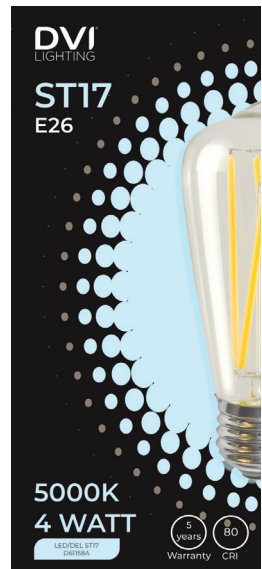

Did you know that DVI's new packaging reflects our colour temperatures?

It comes in 5 different temperatures. 2200K, 2700K, 3000K, 4000K, and 5000K.

5000K