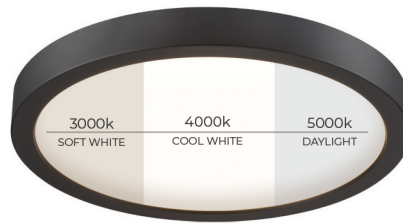

DVP39618 | FLUSH MOUNT
Ø7" X H ¾"
14W LED
3000/4000K/5000K | 80 CRI
AS SHOWN: MATTE BLACK
ALSO AVAILABLE IN: MATTE
WHITE