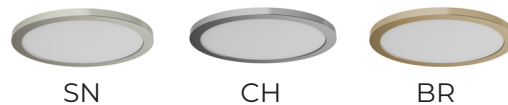

Colour temperature available separately