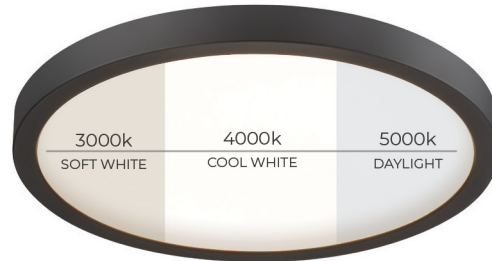

DVP39628 | FLUSH MOUNT
Ø9" X H ¾"
20W LED
3000/4000K/5000K | 80 CRI
AS SHOWN: MATTE BLACK
ALSO AVAILABLE IN: MATTE
WHITE