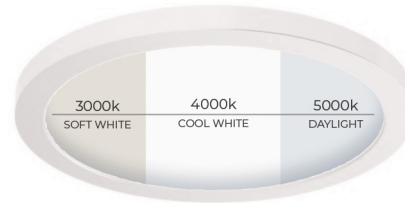

DVP39228 | FLUSH MOUNT
Ø9" X H ½"
18W LED
3000K/4000K/5000K | 80 CRI
AS SHOWN: MATTE WHITE