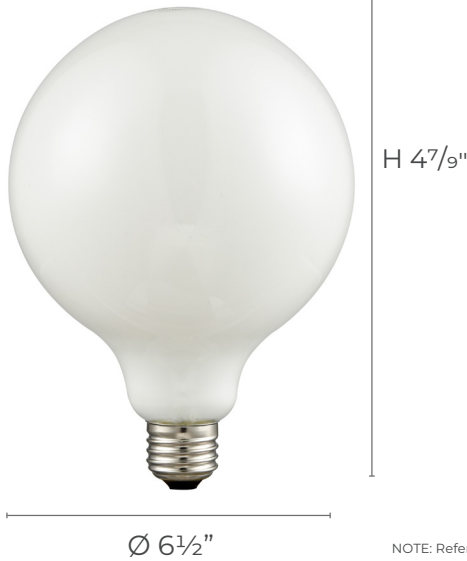

E26 G40

True Opal Oversize "Hollywood" LED

SPECIFICATIONS	
WATTS	8
DELIVERED LUMENS	750
LAMP SHAPE	G40
BASE / ANSI BASE	Medium / E26
MAXIMUM HEIGHT	4 7/9"
MAXIMUM DIAMETER	6 1/2"
CRI	80+
BEAM ANGLE	360°
JAB CERTIFIED	No
ENCLOSED RATED	Yes
OPERATING TEMP.	-20° C to 45° C
CASE QUANTITY	12/144
LIFE CYCLE @ 3 HRS/DAY	18 years
ENERGY COST @10.65¢/kWh †	$0.82 / year
WARRANTY	5 YRS / 20,000 HRS

NOTE: Refer to image for scale /Se référer à l'image pour l'échelle

ORDER CODES	
●	D46238A / DVLG40MT30A** 3000 KELVIN · LUMENS 750 · TRUE OPAL+

DVI LIGHTING CORE OFFERING

Items are individually packaged for shelf or pegged retail display. The master carton contains 12 sub-cartons and each sub-carton contains 12 individually packaged bulbs for a total of 144 bulbs. Bulbs are only sold in sub-cartons (multiples) of 12.

* Item is discontinuing, see page 77 for dates
† True Opal/Frosted bulb SKUs may exhibit warmer colour temperatures than their Clear-glass counterparts and cannot be directly compared due to glass differences.

† refers to Estimated annual cost

Dimmability Data / Données de gradation

- ✓ SMOOTH AND CONSISTENT DIMMING
- ✗ NOT RECOMMENDED
- INCONSISTENT DIMMING TRANSITION
- ▲ POTENTIAL STROBING AT THIS LEVEL
- MIN LOSSES DIMMABILITY BELOW THIS LEVEL
- MAX MAXIMUM LUMENS OUTPUT

*This chart is for D462x8A series only - for DVLG40MTxxA charts, please flip to Page 82 for superceded data

	2 BULBS						5 BULBS						30 BULBS					
	MIN	20	40	60	80	MAX	MIN	20	40	60	80	MAX	MIN	20	40	60	80	MAX
LEGRAND ADORNE SOFTAP ADTP703U	✓	✓	✓	✓	✓	✓	✓	✓	✓	✓	✓	✓	✓	✓	✓	✓	✓	✓
LUTRON MAESTRO MACL-153MH	✓	✓	✓	✓	✓	✓	✓	✓	✓	✓	✓	✓	✓	✓	✓	✓	✓	✓
LUTRON DIVA® / DIVA® C.L DVWCL-153PH	✓	✓	✓	✓	✓	✓	✓	▲	✓	✓	✓	✓	✓	✓	✓	✓	✓	✓
LEVITON DECORA SURESLIDE®	•	•	✓	✓	✓	✓	•	✓	✓	✓	✓	✓	•	✓	✓	✓	✓	✓
LUTRON C.L SKYLARK CONTOUR CTL -153P	•	•	•	✓	✓	✓	•	✓	✓	✓	✓	✓	•	•	✓	✓	✓	✓
LUTRON CASETA® WIRELESS	✓	✓	✓	✓	✓	✓	✓	✓	✓	✓	✓	✓	✓	✓	✓	✓	✓	✓
LEVITON DECORA ROCKER SLIDE	✓	✓	✓	✓	✓	✓	✓	✓	✓	✓	✓	✓	✓	✓	✓	✓	✓	✓
LEVITON DECORA SMART™	✓	✓	✓	✓	✓	✓	✓	✓	✓	✓	✓	✓	✓	✓	✓	✓	✓	✓
LUTRON MAESTRO PRO MA-PRO-WH	✓	✓	✓	✓	✓	✓	✓	✓	✓	✓	✓	✓	✓	✓	✓	✓	✓	✓