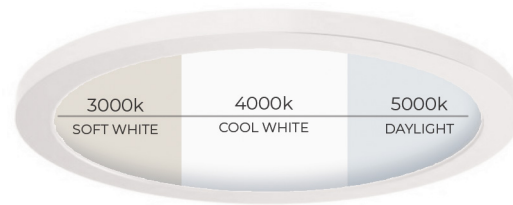

DVP39238 | FLUSH MOUNT
Ø12" X H ½"
24W LED
3000K/4000K/5000K | 80 CRI
AS SHOWN: MATTE WHITE