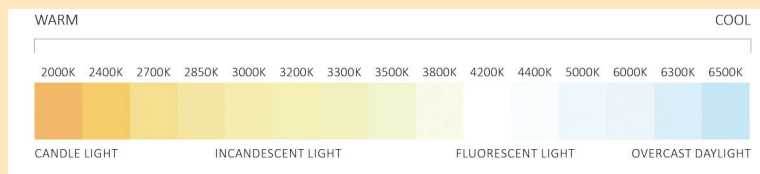

A bulb can have more than one base: for example, fluorescent tubes have one on each end.

BEAM ANGLE

Beam angle, also known as beam spread, is a measure of the distribution of light emitted by an LED chip or filament. In most cases, with no hindrance such as reflectors or lenses, the beam angle is 360 degrees since light can shine equally in all directions. However when optics are employed, the light distribution changes. For example, consider a spotlight versus a floodlight.

COLOR RENDERING INDEX (CRI)

A metric used to describe how faithfully a light source can render the true colors of objects and spaces, where natural light sources like the sun have a perfect index of 100. Using lamps with a high CRI value is very important in high-end interior design, as they enhance the visibility of décor and fine details.

KELVIN (K)

Measurement unit for temperature, used in the lighting industry to indicate the correlated color temperature (CCT) of light sources.

LUMENS

Measurement unit for the lighting output, or brightness, of lamps or fixtures. The total lumens emitted and their spatial distribution are of paramount importance when creating appealing and luxurious indoor spaces. In lighting, lumens can be compared to miles traveled and watts can be compared to fuel consumption.