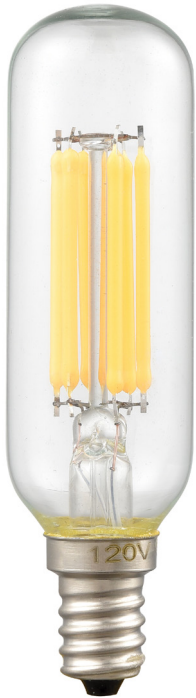

E12

T9

CRI 90 "Torpedo" LED

H 3 1/4"

Ø 1"