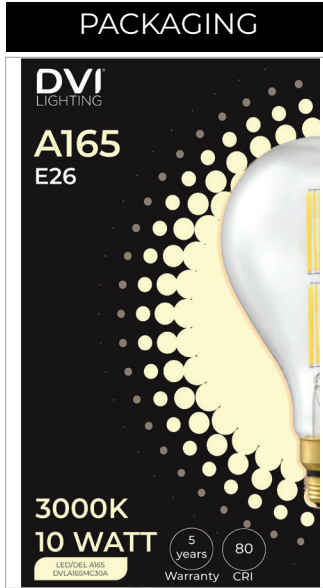

E26 A165

CRI 90 "Jupiter" LED

NOTE: Refer to image for scale / Se référer à l'image pour l'échelle

SPECIFICATIONS	
WATTS	10
DELIVERED LUMENS	1100
LAMP SHAPE	A165
BASE / ANSI BASE	E26
MAXIMUM HEIGHT	12"
MAXIMUM DIAMETER	6 3/4"
CRI	90+
BEAM ANGLE	360°
JA8 CERTIFIED	Yes
ENCLOSED RATED	N/A
OPERATING TEMP.	-20° C to 45° C
CASE QUANTITY	12/144
LIFE CYCLE @ 3 HRS/DAY	18 years
ENERGY COST @ 10.65¢/kWh †	\$1.02 / year
WARRANTY	5 YRS / 20,000 HRS