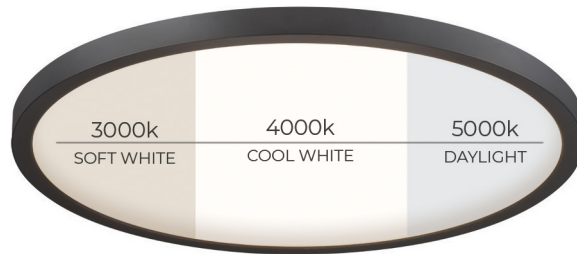

DVP39638 | FLUSH MOUNT
Ø12" X H ¾"
25W LED
3000/4000K/5000K | 80 CRI
AS SHOWN: MATTE BLACK
ALSO AVAILABLE IN: MATTE
WHITE