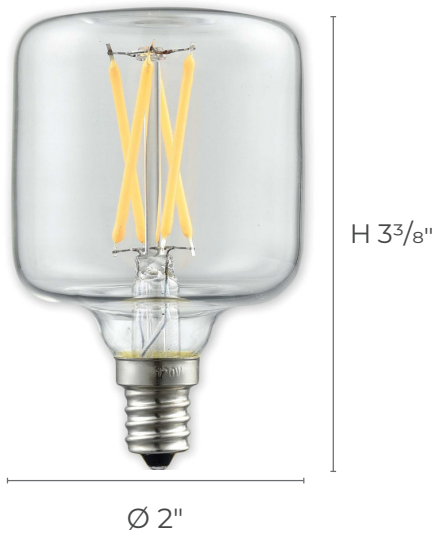

E12 T20

"Marshmallow" LED

SPECIFICATIONS	
WATTS	4
DELIVERED LUMENS	400
LAMP SHAPE	T20
BASE / ANSI BASE	Candelabra / E12
MAXIMUM HEIGHT	3 3/8"
MAXIMUM DIAMETER	2"
CRI	80+
BEAM ANGLE	360°
JAB CERTIFIED	No
ENCLOSED RATED	Yes
OPERATING TEMP.	-20° C to 45° C
CASE QUANTITY	12/144
LIFE CYCLE @ 3 HRS/DAY	18 years
ENERGY COST @ 10.65¢/kWh †	\$0.41 / year
WARRANTY	5 YRS / 20,000 HRS