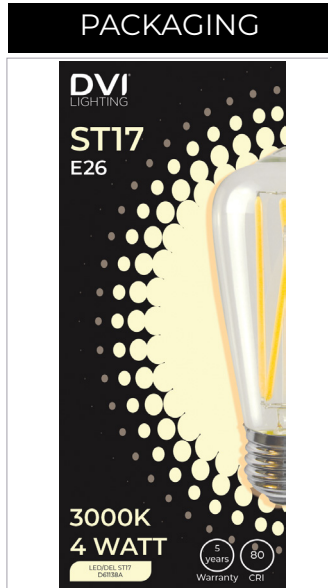

NOTE: Refer to image for scale / Se référer à l'image pour l'échelle

ORDER CODES

- **D6118A / DVLST17MC22A***
  2200 KELVIN · LUMENS 450 · CLEAR
- **D61128A / DVLST17MC27A***
  2700 KELVIN · LUMENS 500 · CLEAR
- **D61138A / DVLST17MC30A***
  3000 KELVIN · LUMENS 500 · CLEAR
- **D61148A / DVLST17MC40A***
  4000 KELVIN · LUMENS 525 · CLEAR
- **D61158A / DVST17MC50A***
  5000 KELVIN · LUMENS 525 · CLEAR

* Item is discontinuing, see page 76 for dates

SPECIFICATIONS

WATTS	4
DELIVERED LUMENS	450-540
LAMP SHAPE	ST17
BASE / ANSI BASE	Medium / E26
MAXIMUM HEIGHT	4 1/2"
MAXIMUM DIAMETER	1 7/8"
CRI	80+
BEAM ANGLE	360°
JAS CERTIFIED	No
ENCLOSED RATED	Yes
OPERATING TEMP.	-20° C to 45° C
CASE QUANTITY	12/144
LIFE CYCLE @ 3 HRS/DAY	18 years
ENERGY COST @ 10.65¢/kWh †	$0.41 / year
WARRANTY	5 YRS / 20,000 HRS

DVI LIGHTING CORE OFFERING

Items are individually packaged for shelf or pegged retail display. The master carton contains 12 sub-cartons and each sub-carton contains 12 individually packaged bulbs for a total of 144 bulbs. Bulbs are only sold in sub-cartons (multiples) of 12.

† refers to Estimated annual cost

Dimmability Data / Données de gradation

- ✓ SMOOTH AND CONSISTENT DIMMING
- ✗ NOT RECOMMENDED
- INCONSISTENT DIMMING TRANSITION
- ▲ POTENTIAL STROBING AT THIS LEVEL
- MIN LOSES DIMMABILITY BELOW THIS LEVEL
- MAX MAXIMUM LUMENS OUTPUT

	2 BULBS					5 BULBS					30 BULBS							
	MIN	20	40	60	80	MAX	MIN	20	40	60	80	MAX	MIN	20	40	60	80	MAX
LEGRAND ADORNE SOFTAP ADTP703U		MIN	✓	✓	✓	✓	✓	✓	✓	✓	✓	✓	✓	✓	✓	✓	✓	✓
LUTRON MAESTRO MACL-153MH		MIN	✓	✓	✓	✓			MIN	✓	✓	✓	✓	✓	✓	✓	✓	✓
LUTRON DIVA® / DIVA® C.L DVWCL-153PH		MIN	✓	✓	✓	✓		MIN	✓	✓	✓	✓	✓	✓	▲	✓	✓	✓
LEVITON DECORA SURESLIDE®				MIN	✓	✓		MIN	▲	✓	✓	✓		MIN	✓	✓	✓	✓
LUTRON C.L SKYLARK CONTOUR CTL -153P		MIN	✓	✓	✓	✓	✓	✓	✓	✓	✓	✓	✓	✓	✓	✓	✓	✓
LUTRON CASETA® WIRELESS	X	X	X	X	X	X	X	X	X	X	X	X	X	X	X	X	X	X
LEVITON DECORA ROCKER SLIDE	✓	✓	✓	✓	✓	✓	✓	✓	✓	✓	✓	✓	✓	✓	✓	✓	✓	✓
LEVITON DECORA SMART™	✓	✓	✓	✓	✓	✓	✓	✓	✓	✓	✓	✓	✓	✓	✓	✓	✓	✓
LUTRON MAESTRO PRO MA-PRO-WH	•	✓	✓	✓	✓	✓	✓	✓	✓	✓	✓	✓	•	✓	✓	✓	✓	✓