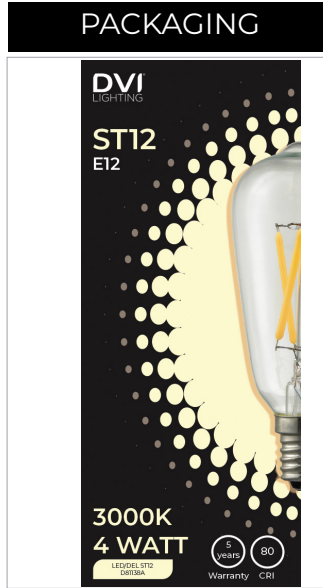

NOTE: Refer to image for scale / Se référer à l'image pour l'échelle

ORDER CODES

- **D81118A / DVILE12S22C3***
  2200 KELVIN · LUMENS 350 · CLEAR
- **D81138A / DVLST12CC30A***
  3000 KELVIN · LUMENS 400 · CLEAR

* Item is discontinuing, see page 76 for dates

SPECIFICATIONS

WATTS	4
DELIVERED LUMENS	350-400
LAMP SHAPE	ST12
BASE / ANSI BASE	Candelabra / E12
MAXIMUM HEIGHT	37/8"
MAXIMUM DIAMETER	1½"
CRI	80+
BEAM ANGLE	360°
JAB CERTIFIED	No
ENCLOSED RATED	Yes
OPERATING TEMP.	-20° C to 45° C
CASE QUANTITY	12/144
LIFE CYCLE @ 3 HRS/DAY	18 years
ENERGY COST @10.65¢/kWh †	$0.41 / year
WARRANTY	5 YRS / 20,000 HRS

DVI LIGHTING CORE OFFERING

Items are individually packaged for shelf or pegged retail display. The master carton contains 12 sub-cartons and each sub-carton contains 12 individually packaged bulbs for a total of 144 bulbs. Bulbs are only sold in sub-cartons (multiples) of 12.

† refers to Estimated annual cost

Dimmability Data / Données de gradation

- ✓ SMOOTH AND CONSISTENT DIMMING
- ✗ NOT RECOMMENDED
- INCONSISTENT DIMMING TRANSITION
- ▲ POTENTIAL STROBING AT THIS LEVEL
- MIN LOSSES DIMMABILITY BELOW THIS LEVEL
- MAX MAXIMUM LUMENS OUTPUT

	2 BULBS						5 BULBS						30 BULBS					
	MIN	20	40	60	80	MAX	MIN	20	40	60	80	MAX	MIN	20	40	60	80	MAX
LEGRAND ADORNE SOFTAP ADTP703U		MIN	✓	✓	✓	✓	✓	✓	✓	✓	✓	✓	✓	✓	✓	✓	✓	✓
LUTRON MAESTRO MACL-153MH	✓	✓	✓	✓	✓	✓		✓	✓	✓	✓	✓	✓	✓	✓	✓	✓	✓
LUTRON DIVA® / DIVA® C.L DVWCL-153PH	✓	✓	✓	✓	✓	✓	✓	✓	✓	✓	✓	✓	✓	✓	✓	✓	✓	✓
LEVITON DECORA SURESLIDE®	✓	✓	✓	✓	✓	✓	✓	✓	✓	✓	✓	✓	✓	✓	✓	✓	✓	✓
LUTRON C.L SKYLARK CONTOUR CTL -153P	✓	✓	✓	✓	✓	✓	✓	✓	✓	✓	✓	✓	✓	✓	✓	✓	✓	✓
LUTRON CASETA® WIRELESS		MIN	✓	✓	✓	✓	✓	✓	✓	✓	✓	✓	✓	✓	✓	✓	✓	✓
LEVITON DECORA ROCKER SLIDE		MIN	✓	✓	✓	✓		MIN	✓	✓	✓	✓	✓	✓	✓	✓	✓	✓
LEVITON DECORA SMART™	✓	✓	✓	✓	✓	✓	✓	✓	✓	✓	✓	✓	✓	✓	✓	✓	✓	✓
LUTRON MAESTRO PRO MA-PRO-WH	•	✓	✓	✓	✓	✓	•	✓	✓	✓	•	✓	•	✓	✓	•	✓	✓