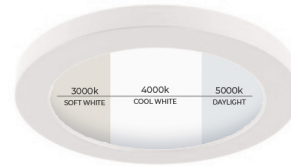

TEMPEST CCT

LED DISK LIGHTS

DVP39208 | FLUSH MOUNT
Ø5½" X H ½"
6W LED
3000K/4000K/5000K | 80 CRI
AS SHOWN: MATTE WHITE