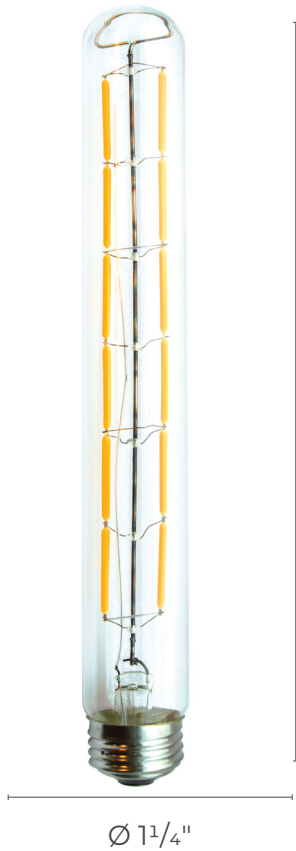

E26

T10

Large "Railroad Track" LED

H 11³/₄"

Ø 1¹/₄"