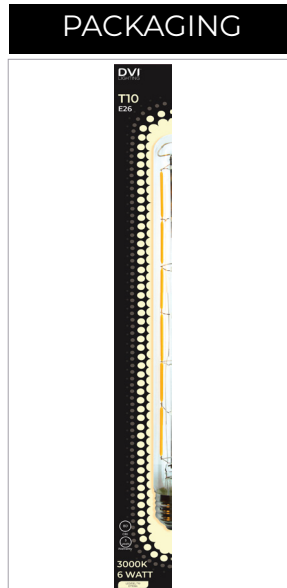

E26

T10

Large "Railroad Track" LED

H 11³/₄"

Ø 1¹/₄"

PACKAGING

SPECIFICATIONS	
WATTS	6
DELIVERED LUMENS	550
LAMP SHAPE	T10
BASE / ANSI BASE	Medium / 26
MAXIMUM HEIGHT	11 ³ / ₄ "
MAXIMUM DIAMETER	1 ¹ / ₄ "
CRI	80+
BEAM ANGLE	360°
JA8 CERTIFIED	No
ENCLOSED RATED	Yes
OPERATING TEMP.	-20° C to 45° C
CASE QUANTITY	12/144
LIFE CYCLE @ 3 HRS/DAY	18 years
ENERGY COST @10.65¢/kWh †	\$0.67 / year
WARRANTY	5 YRS / 20,000 HRS