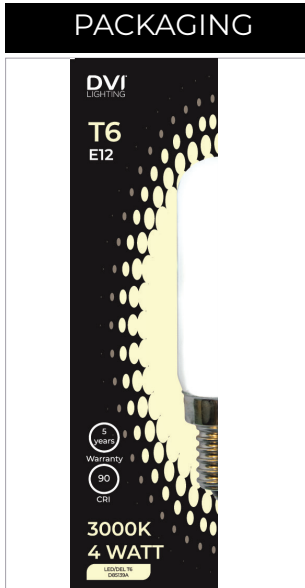

E12

T6

“Torpedo” Opal LED

H 3 1/2"

Ø 3/4"

NOTE: Refer to image for scale /Se référer à l'image pour l'échelle

ORDER CODES

● **D85139A NEW**
3000 KELVIN · LUMENS 420 · CLEAR

* Item is discontinuing, see page 77 for dates

SPECIFICATIONS	
WATTS	4
DELIVERED LUMENS	420
LAMP SHAPE	T6
BASE / ANSI BASE	Candelabra / E12
MAXIMUM HEIGHT	3 1/2"
MAXIMUM DIAMETER	3/4"
CRI	90+
BEAM ANGLE	360°
JAS CERTIFIED	No
ENCLOSED RATED	Yes
OPERATING TEMP.	-20° C to 45° C
CASE QUANTITY	12/144
LIFE CYCLE @ 3 HRS/DAY	18 years
ENERGY COST @10.65¢/kWh †	\$0.41 / year
WARRANTY	5 YRS / 20,000 HRS