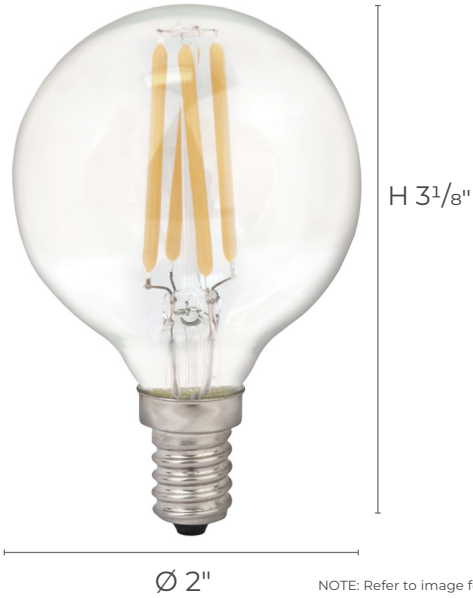

E12 G16

"Mini Globe" LED

SPECIFICATIONS	
WATTS	4
DELIVERED LUMENS	400-450
LAMP SHAPE	G16
BASE / ANSI BASE	Candelabra / E12
MAXIMUM HEIGHT	3 1/8"
MAXIMUM DIAMETER	2"
CRI	80+
BEAM ANGLE	360°
JAB CERTIFIED	No
ENCLOSED RATED	Yes
OPERATING TEMP.	-20° C to 45° C
CASE QUANTITY	12/144
LIFE CYCLE @ 3 HRS/DAY	18 years
ENERGY COST @10.65¢/kWh †	\$0.41 / year
WARRANTY	5 YRS / 20,000 HRS