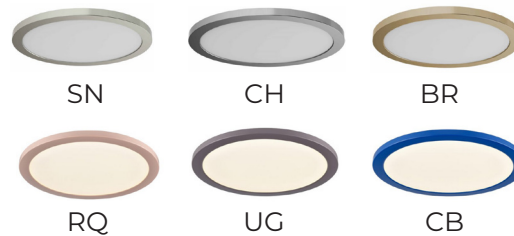

AVAILABLE TRIMS
(SOLD SEPARATELY)
Chrome
Brass
Satin Nickel
Cerulean Blue
Rose Quartz
Ultimate Grey

	TEMPEST				
Diameter	5.5"	7"	9"	12"	16"
Height	0.5"				1"
Wattage	6W	12W	18W	24W	30W
Initial lumens	600LM	1400LM	2100LM	3200LM	5000LM
Delivered lumens	360LM	840LM	1260LM	1920LM	2500LM
Estimated annual cost*	\$0.70	\$1.40	\$2.10	\$2.80	\$3.50
Colour temperature	3000K / 4000K / 5000K on switch				
CRI	80+				
Beam angle	120°				
Power factor	0.9				
Embedded magnet	Yes				No
Trim included	No				
Energy Star	Yes				
ETL	Yes				
Life cycle @ 3 hrs/day	20 Years				
Warranty	5 Years Residential/50,000 Hours Commercial @ L70 Standard				