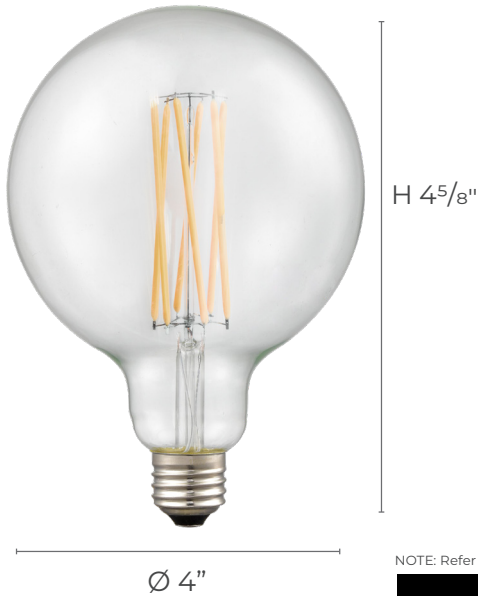

E26

G33

Mid Size "Hollywood" LED

NOTE: Refer to image for scale / Se référer à l'image pour l'échelle

ORDER CODES

● **D44238A / DVLG33MC30A***
3000 KELVIN · LUMENS 700 · CLEAR

* Item is discontinuing, see page 75 for dates

SPECIFICATIONS	
WATTS	8
DELIVERED LUMENS	700
LAMP SHAPE	G33
BASE / ANSI BASE	Medium / E26
MAXIMUM HEIGHT	4 5/8"
MAXIMUM DIAMETER	4"
CRI	80+
BEAM ANGLE	360°
JAB CERTIFIED	No
ENCLOSED RATED	Yes
OPERATING TEMP.	-20° C to 45° C
CASE QUANTITY	12/144
LIFE CYCLE @ 3 HRS/DAY	18 years
ENERGY COST @10.65¢/kWh †	$0.82 / year
WARRANTY	5 YRS / 20,000 HRS

DVI LIGHTING CORE OFFERING

Items are individually packaged for shelf or pegged retail display. The master carton contains 12 sub-cartons and each sub-carton contains 12 individually packaged bulbs for a total of 144 bulbs. Bulbs are only sold in sub-cartons (multiples) of 12.

† refers to Estimated annual cost

Dimmability Data / Données de gradation

- ✓ SMOOTH AND CONSISTENT DIMMING
- ✗ NOT RECOMMENDED
- INCONSISTENT DIMMING TRANSITION
- ▲ POTENTIAL STROBING AT THIS LEVEL
- MIN LOSSES DIMMABILITY BELOW THIS LEVEL
- MAX MAXIMUM LUMENS OUTPUT

	2 BULBS						5 BULBS						30 BULBS					
	MIN	20	40	60	80	MAX	MIN	20	40	60	80	MAX	MIN	20	40	60	80	MAX
LEGRAND ADORNE SOFTAP ADTP703U		MIN	✓	✓	✓	✓	✓	✓	✓	✓	✓	✓	✓	✓	✓	✓	✓	✓
LUTRON MAESTRO MAEL-153MH	▲	✓	✓	✓	✓	✓	✓	✓	✓	✓	✓	✓	✓	✓	✓	✓	✓	✓
LUTRON DIVA® / DIVA® C.L DVWCL-153PH	▲	✓	✓	✓	✓	✓	▲	▲	▲	✓	✓	▲	✓	▲	✓	✓	✓	✓
LEVITON DECORA SURESLIDE®	✓	▲	✓	✓	✓	✓	✓	▲	▲	✓	✓	✓	✓	✓	✓	✓	✓	✓
LUTRON C.L SKYLARK CONTOUR CTL -153P	✓	✓	▲	✓	✓	✓	✓	✓	▲	✓	✓	✓	✓	▲	✓	✓	✓	✓
LUTRON CASETA® WIRELESS	▲	▲	▲	▲	▲	▲	▲	✓	✓	▲	✓	✓	x	x	x	x	x	x
LEVITON DECORA ROCKER SLIDE	✓	✓	✓	✓	✓	✓	✓	✓	✓	✓	✓	✓	✓	✓	✓	✓	✓	✓
LEVITON DECORA SMART™	✓	✓	✓	✓	✓	✓	✓	✓	▲	▲	✓	✓	✓	✓	✓	✓	✓	✓
LUTRON MAESTRO PRO MA-PRO-WH	●	✓	✓	✓	✓	✓	●	✓	✓	✓	✓	✓	●	✓	✓	✓	✓	✓