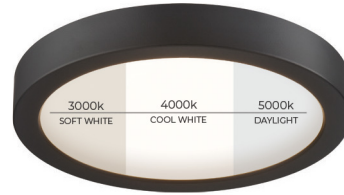

TYPHOON CCT

LED DISK LIGHTS

DVP39608 | FLUSH MOUNT
Ø5½" X H ¾"
8W LED
3000/4000K/5000K | 80 CRI
AS SHOWN: MATTE BLACK
ALSO AVAILABLE IN: MATTE
WHITE