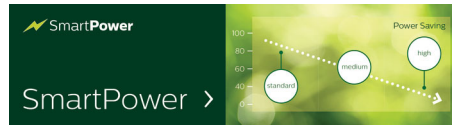

SmartPower

The backlight intensity can be controlled and pre-set by the system to reduce the power consumption by up to 50%, which saves substantially on energy costs.