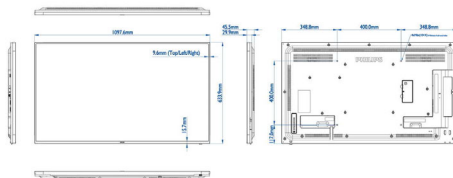

Convenience

- Tiled Matrix: Up to 15 x 15
- Keyboard control: Hidden, Lockable
- Signal loop through: DisplayPort, IR Loophthrough, DVI
- Network controllable: RJ45, RS232
- Screen saving functions: Pixel Shift
- Picture in picture: PIP

Power

- Consumption (On mode): 130W(max)
- Standby power consumption: <0.5 W
- Mains power: AC (100 ~ 240 V) , 2.5A
- Consumption (Typical): 75 W

Operating conditions

- Temperature range (operation): 0 ~ 40 °C
- Temperature range (storage): -10 ~ 50 °C
- Altitude: 0 ~ 3000 m
- MTBF: 50,000 hour(s)
- Humidity range (operation)[RH]: 10 ~ 90% (without condensation)
- Humidity range (storage) [RH]: 0 ~ 100% (without condensation)

Sound

- Built-in speakers: 2 x 10 W RMS

Accessories

- Included accessories: Remote Control, Batteries for remote control, AC Power Cord, Quick start guide, RS232 cable
- Included Accessories: Edge Alignment Kit (1)-2pcs, Edge Alignment Kit (2)-1pcs, M3 screw (x1), RS232 daisy-chain cable, SD card cover (x1),

- Thumb Screw (x8)
- Stand: BM05922 (Universal Stand-L)(Option)

Miscellaneous

- On-Screen Display Languages: English, French, German, Spanish, Polish, Turkish, Russian, Italian, Simplified Chinese, Traditional Chinese, Japanese, Arabic
- Regulatory approvals: CE, CB, EAC, FCC, Class A, PSB, UL/cUL, EMF, EnergyStar 8.0
- Warranty: 3 year warranty

Issue date 2022-04-21

Version: 5.0.1

12 NC: 8670 001 57451
EAN: 87 12581 75595 9

© 2022 Koninklijke Philips N.V.
All Rights reserved.

Specifications are subject to change without notice.
Trademarks are the property of Koninklijke Philips N.V.
or their respective owners.

www.philips.com