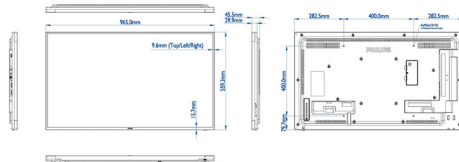

Dimensions

- Set Width: 965.0 mm
- Product weight: 10.41 kg
- Set Height: 559.3 mm
- Set Depth: 45.5 mm
- Set Width (inch): 37.99 inch
- Set Height (inch): 22.02 inch
- Wall Mount: 400 x 400mm, M6
- Set Depth (inch): 1.79 inch
- Bezel width: 9.6 mm (T/L/R), 15.7 mm (B)
- Product weight (lb): 22.95 lb

Operating conditions

- Altitude: 0 ~ 3000 m
- Temperature range (operation): 5 ~ 40 °C
- MTBF: 50,000 hour(s)
- Temperature range (storage): -10 ~ 50 °C
- Humidity range (operation)[RH]: 10 ~ 90% (without condensation)
- Humidity range (storage) [RH]: 0 ~ 100% (without condensation)

Accessories

- Included accessories: AC Power Cord, RS232 cable, Remote Control, Batteries for remote control, Quick start guide
- Included Accessories: Edge Alignment Kit (1) - 2pcs, Edge Alignment Kit (2)-1pcs, M3 screw (x1), RS232 daisy-chain cable, SD card cover (x1), Thumb Screw (x8)
- Stand: BM05922 (Universal Stand-L)(Option)

Miscellaneous

- On-Screen Display Languages: English, French, German, Italian, Polish, Russian, Spanish, Turkish, Simplified Chinese, Traditional Chinese, Arabic, Japanese
- Warranty: 3 year warranty

- Regulatory approvals: CB, CE, EAC, FCC, Class A, PSB, UL/cUL, EMF, EnergyStar 8.0

Issue date 2024-03-24

Version: 7.0.1

EAN: 87 12581 75590 4

© 2024 Koninklijke Philips N.V.
All Rights reserved.

Specifications are subject to change without notice.
Trademarks are the property of Koninklijke Philips N.V.
or their respective owners.

www.philips.com