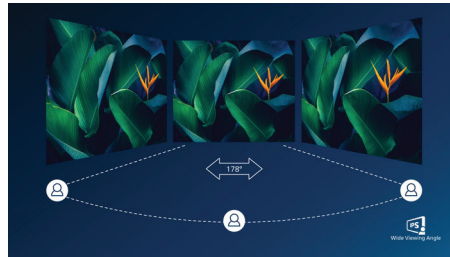

USB Type-C connection

This Philips display features a built-in USB type-C docking station with power delivery. With intelligent and flexible power management, you can power charge your compatible* laptop directly. Its slim, reversible USB-C connector allows for easy, one-cable docking. Simplify by connecting all your peripherals like keyboard, mouse and your RJ-45 Ethernet cable to the monitor's docking station. You can watch high resolution video and transfer data at a super-speed, while powering up and re-charging your notebook at the same time.

IPS technology

IPS displays use an advanced technology which gives you extra wide viewing angles of 178/178 degree, making it possible to view the display from almost any angle - even in 90 degree Pivot mode! Unlike standard TN panels, IPS displays gives you remarkably crisp images with vivid colors, making it ideal not only for Photos, movies and web browsing, but also for professional applications which demand color accuracy and consistent brightness at all times.