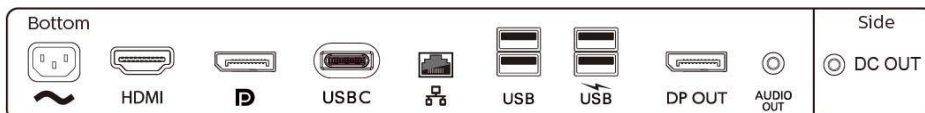

Dimensions

- Product with stand(max height): 614 x 548 x 257 mm
- Product without stand (mm): 614 x 372 x 56 mm
- Packaging in mm (WxHxD): 690 x 458 x 252 mm

Weight

- Product with stand (kg): 7.52 kg
- Product without stand (kg): 5.10 kg
- Product with packaging (kg): 10.27 kg

Operating conditions

- Temperature range (operation): 0°C to 40 °C
- Temperature range (storage): -20°C to 60 °C
- Relative humidity: 20%-80 %
- Altitude: Operation: +12,000ft (3,658m), Non-operation: +40,000ft (12,192m)
- MTBF (demonstrated): 70,000 hrs (excluded backlight)

Sustainability

- Environmental and energy: PowerSensor, EnergyStar 8.0, EPEAT*, TCO Certified Edge, RoHS, WEEE
- Recyclable packaging material: 100 %
- Post consumer recycled plastic: 85%
- Specific Substances: PVC / BFR free housing, Mercury free

Compliance and standards

- Regulatory Approvals: CE Mark, FCC Class B, cETLus, CU-EAC, TUV Ergo, TUV/GS, EPA, UKRAINIAN, ICES-003, CB

Cabinet

- Front bezel: Black
- Rear cover: Black

- Foot: Black
- Finish: Texture

What's in the box?

- Monitor with stand
- Cables: HDMI cable, DP cable, USB-C to C/A cable, DC out cable, Power cable
- User Documentation

Issue date 2023-03-23

Version: 8.0.1

12 NC: 8670 001 57927
EAN: 87 12581 75674 1

© 2023 Koninklijke Philips N.V.
All Rights reserved.

Specifications are subject to change without notice.
Trademarks are the property of Koninklijke Philips N.V.
or their respective owners.

www.philips.com

* "IPS" word mark / trademark and related patents on technologies belong to their respective owners.

* The maximum resolution works for either USB-C, DP or HDMI input.

* Response time value equal to SmartResponse

* NTSC Area based on CIE1976

* sRGB Area based on CIE1931

* For Video transmission via USB-C, your Notebook/device must support USB-C DP Alt mode

* For USB-C power and charging function, your Notebook/device must support USB-C standard Power Delivery specifications. Please check with your Notebook user manual or manufacturer for more details.

* Activities such as screen sharing, on-line streaming video and audio over the Internet can impact your network performance. Your hardware, network bandwidth and its performance will determine overall audio and video quality.

* DisplayPort out works only under either DP in or USB-C in.

* DC power out function only supports Intel NUC with 19V, max 65 W. Only one PC or notebook should be connected to either USB-C or DC out port for power passthrough function.

* If your Ethernet connection seems slow, please enter OSD menu and select USB 3.0 or higher version which can support the LAN speed to 1G.

* EPEAT rating is valid only where Philips registers the product. Please visit <https://www.epeat.net/> for registration status in your country.

* The monitor may look different from feature images.