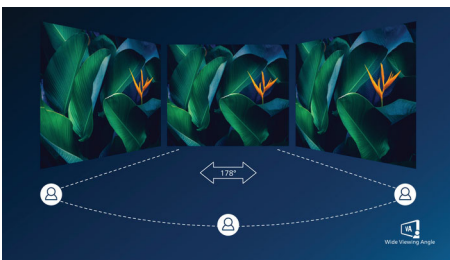

PHILIPS

Highlights

Curved display design

Desktop monitors offer a personal user experience, which suits a curve design very well. The curved screen provides a pleasant yet subtle immersion effect, which focuses on you at the center of your desk.

VA display

Philips VA LED display uses an advanced multi-domain vertical alignment technology which

gives you super-high static contrast ratios for extra vivid and bright images. While standard office applications are handled with ease, it is especially suitable for photos, web-browsing, movies, gaming, and demanding graphical applications. It's optimized pixel management technology gives you 178/178 degree extra wide viewing angle, resulting in crisp images.