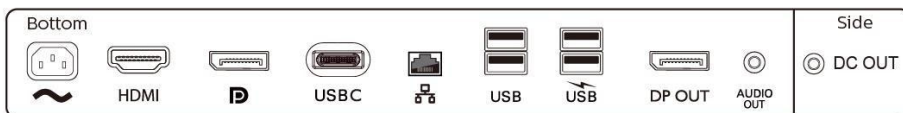

Dimensions

- Product with stand(max height): 541 x 527 x 257 mm
- Product without stand (mm): 541 x 332 x 57 mm
- Packaging in mm (WxHxD): 603 x 492 x 224 mm

Weight

- Product with stand (kg): 6.30 kg
- Product without stand (kg): 3.87 kg
- Product with packaging (kg): 8.99 kg

Operating conditions

- Temperature range (operation): 0°C to 40 °C
- Temperature range (storage): -20°C to 60 °C
- Relative humidity: 20%-80 %
- Altitude: Operation: +12,000ft (3,658m), Non-operation: +40,000ft (12,192m)
- MTBF (demonstrated): 70,000 hrs (excluded backlight)

Sustainability

- Environmental and energy: PowerSensor, EnergyStar 7.0, EPEAT*, TCO Certified Edge, RoHS, WEEE
- Recyclable packaging material: 100 %
- Post consumer recycled plastic: 85%
- Specific Substances: PVC / BFR free housing, Mercury free

Compliance and standards

- Regulatory Approvals: CE Mark, FCC Class B, cETLus, CU-EAC, TUV Ergo, TUV/GS, EPA, UKRAINIAN, ICES-003, CB, KUCAS, SASO

Cabinet

- Front bezel: Black
- Rear cover: Black
- Foot: Black
- Finish: Texture

What's in the box?

- Monitor with stand
- Cables: HDMI cable, DP cable, USB-C to C/A cable, DC out cable, Power cable
- User Documentation

Issue date 2023-03-24

Version: 7.0.2

12 NC: 8670 001 57925
EAN: 87 12581 75672 7

© 2023 Koninklijke Philips N.V.
All Rights reserved.

Specifications are subject to change without notice.
Trademarks are the property of Koninklijke Philips N.V.
or their respective owners.

www.philips.com

* "IPS" word mark / trademark and related patents on technologies belong to their respective owners.
* The maximum resolution works for either USB-C, DP or HDMI input.
* Response time value equal to SmartResponse
* NTSC Area based on CIE1976
* sRGB Area based on CIE1931
* For Video transmission via USB-C, your Notebook/device must support USB-C DP Alt mode
* For USB-C power and charging function, your Notebook/device must support USB-C standard Power Delivery specifications. Please check with your Notebook user manual or manufacturer for more details.
* Activities such as screen sharing, on-line streaming video and audio over the Internet can impact your network performance. Your hardware, network bandwidth and its performance will determine overall audio and video quality.
* DisplayPort out works only under either DP in or USB-C in.
* DC power out function only supports Intel NUC with 19V, max 65 W. Only one PC or notebook should be connected to either USB-C or DC out port for power passthrough function.
* If your Ethernet connection seems slow, please enter OSD menu and select USB 3.0 or higher version which can support the LAN speed to 1G.
* EPEAT rating is valid only where Philips registers the product. Please visit <https://www.epeat.net/> for registration status in your country.
* The monitor may look different from feature images.