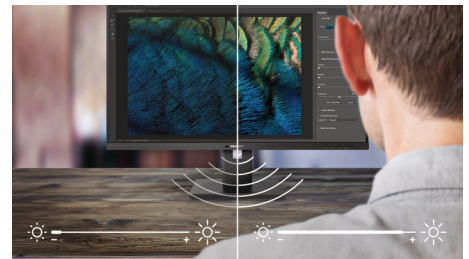

PowerSensor

PowerSensor is a built-in 'people sensor' that transmits and receives harmless infrared signals to determine if user is present and automatically reduces monitor brightness when user steps away from the desk, cutting energy costs by up to 80 percent and prolonging monitor life

USB Docking

USB-C

Wide Viewing Angle

LowBlue Mode

Windows Hello

PowerSensor

3-sided Frameless

HDMI™
HIGH DEFINITION MULTIMEDIA INTERFACE

Flicker-free