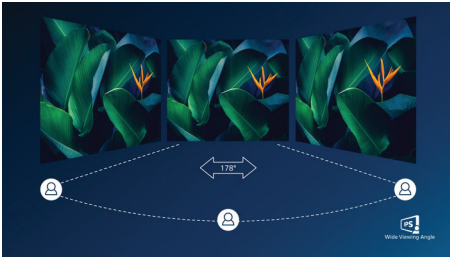

Perfectly designed for your space

- VESA mount allows for flexibility

PHILIPS

Full HD LCD monitor
V Line 22 (21.5" / 54.6 cm diag.), 1920 x 1080 (Full HD)

223V7QHAB/00

Highlights

IPS technology

IPS displays use an advanced technology which gives you extra wide viewing angles of 178/178 degree, making it possible to view the display from almost any angle. Unlike standard TN panels, IPS displays gives you remarkably crisp images with vivid colors, making it ideal not only for Photos, movies and web browsing, but also for professional applications which demand color accuracy and consistent brightness at all times.

UltraNarrow Border

The new Philips displays feature ultra-narrow borders which allow for minimal distractions

and maximum viewing size. Especially suited for multi-display or tiling setup like gaming, graphic design and professional applications, the ultra-narrow border display gives you the feeling of using one large display.