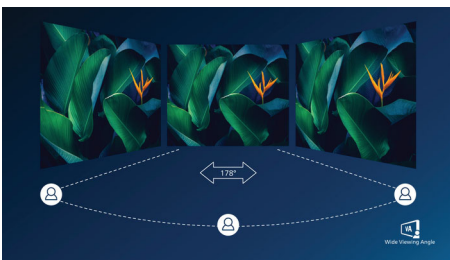

VA display

Philips VA LED display uses an advanced multi-domain vertical alignment technology which gives you super-high static contrast ratios for extra vivid and bright images. While standard office applications are handled with ease, it is

especially suitable for photos, web-browsing, movies, gaming, and demanding graphical applications. It's optimized pixel management technology gives you 178/178 degree extra wide viewing angle, resulting in crisp images.