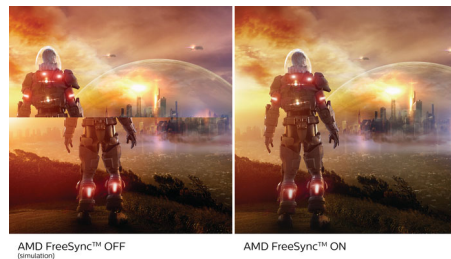

Ultra-smooth gaming

Gaming shouldn't be a choice between choppy gameplay or broken frames. With the new Philips monitor it doesn't have to be. Get fluid, artifact-free performance at virtually any framerate with AMD FreeSync™ technology, smooth quick refresh and ultra-fast response time.