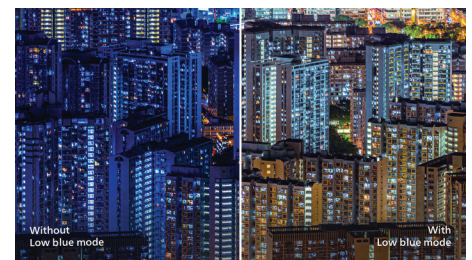

LowBlue Mode

Studies have shown that just as ultra-violet rays can cause eye damage, shortwave length blue light rays from LED displays can cause eye damage and affect vision over time. Developed for wellbeing, Philips LowBlue Mode setting uses a smart software technology to reduce harmful shortwave blue light.