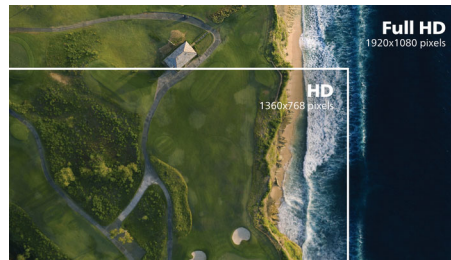

16:9 Full HD display

Picture quality matters. Regular displays deliver quality, but you expect more. This display features enhanced Full HD 1920 x 1080 resolution. With Full HD for crisp detail paired with high brightness, incredible contrast and realistic colors expect a true to life picture.