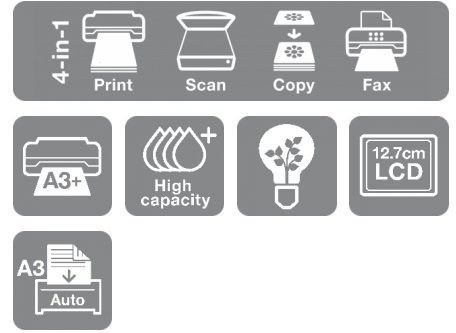

DATASHEET / BROCHURE

Print up to 86,000 pages in mono and 50,000 pages in colour without interruption, thanks to super high-yield ink packs¹

With Epson's WorkForce Pro RIPS WF-C879R, enjoy uninterrupted printing of up to 86,000 pages in mono and 50,000 in colour without changing supplies¹. This ultra-reliable inkjet multifunction printer incorporates our ground-breaking Replaceable Ink Pack System (RIPS) technology offering low user intervention, less waste and low energy consumption.

Super high yield printing

Thanks to our unique RIPS technology, print up to 86,000 pages in mono or 50,000 in colour without changing the ink supplies.¹ This means there is less need for user intervention, increasing productivity and reducing waste consumption.

Precision Core Heat-free technology

Epson Heat-Free Technology requires no heat to warm up when it is switched on or woken from sleep, which significantly reduces energy consumption and therefore saves money. With no warm up time, these devices can deliver a fast FPOT of 5.5 seconds.

Improved Automatic Document Feeder (ADF)

Our ADF provides market-leading thin paper support, with a compact, robust design and improved scanning speed and quality.

Enhance functionality with in-house (EDA, EPA) and third party solutions (OP)

Gain complete control of printing operations with Epson and its partners solutions, allowing devices to be set up to meet specific and changing business requirements.

Epson Print Admin Serverless (EPA Serverless)

Seamlessly integrate the WF-C879R series into security and compliancy rules, and regulations without the burden of maintaining a server system.

KEY FEATURES

- **High ink yield**
  Print 86,000 pages in mono or 50,000 in colour without changing supplies¹
- **Less waste**
  With high capacity ink packs, reduce the need for supplies and reduce waste
- **Low power consumption**
  Epson's Heat-Free technology uses no heat, reducing energy consumption
- **Powerful scanning capability**
  Thin paper support and improved scanning quality
- **Works with Epson Remote Services**
  Cloud-based, advanced diagnosis of Epson printers and MFPs