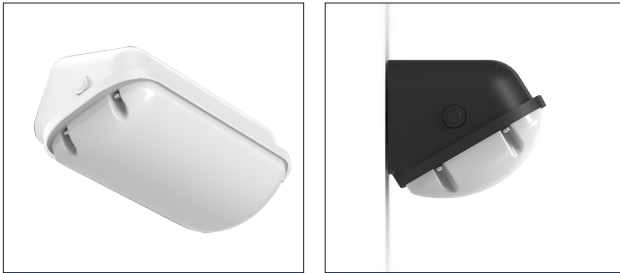

OPTIONS

DETAILS

SPECIFICATIONS

ITEM CODE	DESCRIPTION	W	LM	LM/W	KELVIN	CRI	LIFETIME L80
1000824	LED Wall Deca IP65 6.5-12W 3000K-4000K 2-CCT 650-1100lm White	6.5-12	650-1100	100	3000-4000	≥80	100000
1000824-S	LED Wall Deca IP65 6.5-12W 3000K-4000K 2-CCT 650-1100lm White + Motion sensor	6.5-12	650-1100	100	3000-4000	≥80	100000
1000824-SN	LED Wall Deca IP65 6.5-12W 3000K-4000K 2-CCT 650-1100lm White + Motion sensor - Emergency 3hM	6.5-12	650-1100	100	3000-4000	≥80	100000
1000824-DS	LED Wall Deca IP65 6.5-12W 3000K-4000K 2-CCT 650-1100lm White + Daylight sensor	6.5-12	650-1100	100	3000-4000	≥80	100000
1000824-DSN	LED Wall Deca IP65 6.5-12W 3000K-4000K 2-CCT 650-1100lm White + Daylight sensor - Emergency 3hM	6.5-12	650-1100	100	3000-4000	≥80	100000
1000824-N	LED Wall Deca IP65 6.5-12W 3000K-4000K 2-CCT 650-1100lm White + Emergency 3hM	6.5-12	650-1100	100	3000-4000	≥80	100000
1000831	LED Wall Deca IP65 6.5-12W 3000K-4000K 2-CCT 650-1100lm Black	6.5-12	650-1100	100	3000-4000	≥80	100000
1000831-S	LED Wall Deca IP65 6.5-12W 3000K-4000K 2-CCT 650-1100lm Black + Motion sensor	6.5-12	650-1100	100	3000-4000	≥80	100000
1000831-SN	LED Wall Deca IP65 6.5-12W 3000K-4000K 2-CCT 650-1100lm Black + Motion sensor - Emergency 3hM	6.5-12	650-1100	100	3000-4000	≥80	100000
1000831-DS	LED Wall Deca IP65 6.5-12W 3000K-4000K 2-CCT 650-1100lm Black + Daylight sensor	6.5-12	650-1100	100	3000-4000	≥80	100000
1000831-DSN	LED Wall Deca IP65 6.5-12W 3000K-4000K 2-CCT 650-1100lm Black + Daylight sensor - Emergency 3hM	6.5-12	650-1100	100	3000-4000	≥80	100000
1000831-N	LED Wall Deca IP65 6.5-12W 3000K-4000K 2-CCT 650-1100lm Black + Emergency 3hM	6.5-12	650-1100	100	3000-4000	≥80	100000

TECHNICAL DATA

ELECTRICAL DATA	
Voltage (V)	220-240
Frequency (Hz)	50/60
Power factor (λ)	≥0.9
Operating mode	Integrated LED Driver
Total harmonic distortion	≤ 20 %

TEMPERATURES & OPERATING CONDITIONS

Ambient temperature	25°C

COLORS & MATERIALS

Color (Housing)	Black / White
Material (Housing)	PC
Material (Reflector)	PC

CERTIFICATES & STANDARDS

Driver certificates	CE
Fixture certificates	CE
Ingress protection	IP65
Protection class	II
Protection class IK	08
IEC	EN IEC 62722-2-1
LM80 (TM21 /) L90B50 (hours)	>50,000

CAPABILITIES

Dimmable	No
Type of connection	Push Terminal, 2-pole
LED Module replacable	No

PRAGMALUX

All rights reserved. Pragmalux - PDL Lighting Group B.V. retains the right to modify product specifications without any prior notice or obligation and does not assume any liability for any consequences of using this document. Subject to errors and printing errors. Luminous flux tolerance: +/- 10%. Power consumption tolerance: +/- 10%.

Version: June 2021