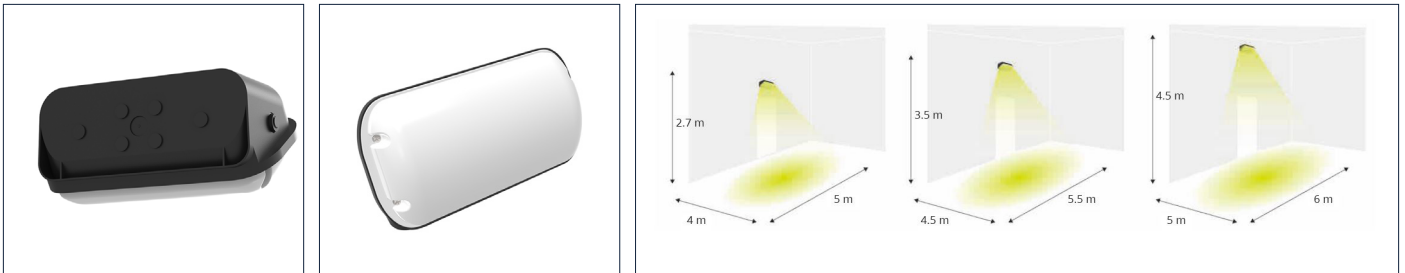

KEY FEATURES

- Minimalist design with an uniform and pleasant diffuse light
- Suitable for indoor and outdoor projects: apartments, porches, entrances, stairs and more
- Ideal for replacing CFL/TL/PL fixtures
- Dimensions 265mm x 118,5 x 135mm
- Long lifetime L80B10 100.000h L90B50>50.000h
- IP65/IK08
- UV-Resistant PC body
- Adjustable CCT 2 in 1 (3000-4000K) and lumen output 4 in 1 Driver 6.5-12W (650-1100lm)
- 2 colours available: black and white
- Daylight sensor and Motion sensor versions available

Version: June 2021

DIMENSIONS

PHOTOMETRIC SPECIFICATIONS LED WALL DECA 10W 1000LM 4000K

DIPSWITCHES

ON											
1	2	mA	200mA		250mA		300mA		350mA		
OFF	OFF	200	W	lm	W	lm	W	lm	W	lm	
ON	OFF	250	3000K	6.5	650	8	800	10.5	1000	12	1100
OFF	ON	300	4000K	6.5	650	8	800	10.5	1000	12	1100
ON	ON	350									

EXTRA

PRESENCE SENSOR

Wall mounted height: 4m

Sensitivity: 100%/75%/50%/10%

Slow moving speed (Speed: 0.3m/s)

DAYLIGHT SENSOR

	1	2	3	4	ON	OFF
I	ON	ON	ON	ON	5lux	25lux
II	ON	ON	ON	-	10lux	50lux
III	ON	ON	-	ON	25lux	75lux
IV	ON	ON	-	-	50lux	100lux
V	ON	-	ON	-	100lux	200lux
VI	ON	-	-	-	150lux	300lux
VII	-	ON	-	-	200lux	400lux
VIII	-	-	-	-	Disable	