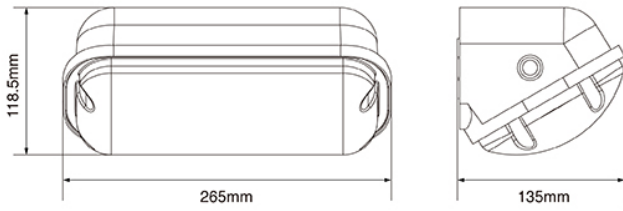

Version: June 2021

DIMENSIONS

PHOTOMETRIC SPECIFICATIONS LED WALL DECA 10W 1000LM 4000K

DIPSWITCHES

ON											
1	2	mA	200mA		250mA		300mA		350mA		
OFF	OFF	200	W	lm	W	lm	W	lm	W	lm	
ON	OFF	250	3000K	6.5	650	8	800	10.5	1000	12	1100
OFF	ON	300	4000K	6.5	650	8	800	10.5	1000	12	1100
ON	ON	350									