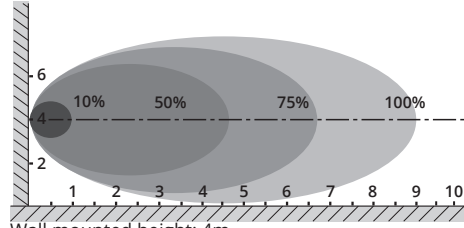

Version: June 2021

DIMENSIONS

PHOTOMETRIC SPECIFICATIONS LED WALL DECA 10W 1000LM 4000K

DIPSWITCHES

ON											
1	2	mA	200mA		250mA		300mA		350mA		
OFF	OFF	200	W	lm	W	lm	W	lm	W	lm	
ON	OFF	250	3000K	6.5	650	8	800	10.5	1000	12	1100
OFF	ON	300	4000K	6.5	650	8	800	10.5	1000	12	1100
ON	ON	350									

EXTRA

PRESENCE SENSOR

Wall mounted height: 4m

Sensitivity: 100%/75%/50%/10%

Slow moving speed (Speed: 0.3m/s)

DAYLIGHT SENSOR

	1	2	3	4	ON	OFF
I	ON	ON	ON	ON	5lux	25lux
II	ON	ON	ON	-	10lux	50lux
III	ON	ON	-	ON	25lux	75lux
IV	ON	ON	-	-	50lux	100lux
V	ON	-	ON	-	100lux	200lux
VI	ON	-	-	-	150lux	300lux
VII	-	ON	-	-	200lux	400lux
VIII	-	-	-	-	Disable	