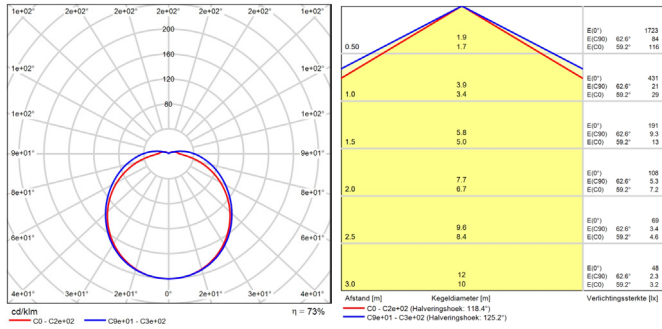

Version: June 2021

DIMENSIONS

PHOTOMETRIC SPECIFICATIONS LED WALL DECA 10W 1000LM 4000K

DIPSWITCHES

ON											
1	2	mA	200mA		250mA		300mA		350mA		
OFF	OFF	200	W	lm	W	lm	W	lm	W	lm	
ON	OFF	250	3000K	6.5	650	8	800	10.5	1000	12	1100
OFF	ON	300	4000K	6.5	650	8	800	10.5	1000	12	1100
ON	ON	350									