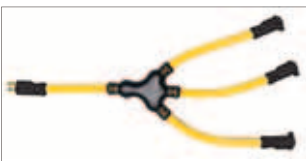

U-Ground "W" Adapter UL										
ITEM PN#	CORD LENGTH	WIRE GAUGE	WIRE TYPE	WIRE COLOR	OUTLETS	PLUG TYPE	RECEPTACLE TYPE	POWER RATING		PACK QTY
								AMPS	WATTS	
04-00096	2ft	12/3	STW	Yellow	3	5-15P	5-15R	15	1875	12