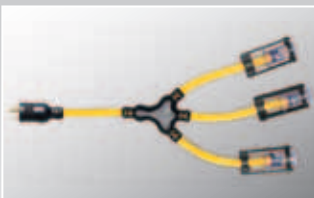

U-Ground Plug to Locking Connector

ITEM PN#	CORD LENGTH	WIRE GAUGE	WIRE TYPE	WIRE COLOR	OUTLETS	PLUG TYPE	RECEPTACLE TYPE	POWER RATING AMPS	WATTS	PACK QTY
04-00093	1ft	12/3	STW	Yellow	1	5-15P	L5-20R	15	1875	10