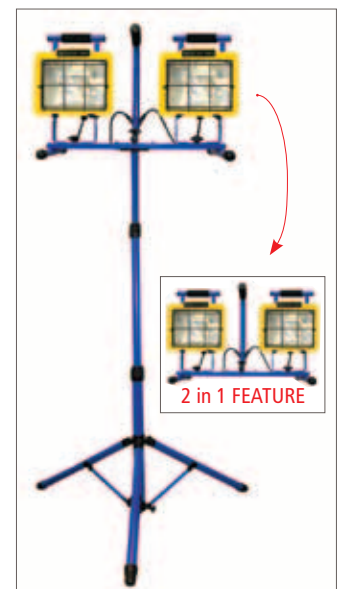

Industrial Grade Halogen Tripod Work Light UL US

ITEM PN#	MAX WATTAGE	CORD LENGTH	WIRE GAUGE	WIRE TYPE	WIRE COLOR	PLUG TYPE	SWITCH	PACK QTY
08-00616	1400	7ft	18/3	SJTW	Black	5-15P	Yes	2
• Tripod Extends to 7 feet • Tripod Features 2 in 1 Removable H-Base • Heavy Duty H-Base Design • Heavy Duty Face Frames • Heavy Duty Grill				• Heavy Duty Grill • Insulated Foam Handles • Larger Housing for Higher Wattage • Bulb(s) Included • Adjustable Extension Leg				

PRO SERIES product