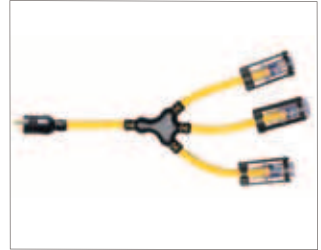

Adapters

E-ZEELOCK 15 Amp Generator "W" Adapter with Lighted Ends UL										
ITEM PN#	CORD LENGTH	WIRE GAUGE	WIRE TYPE	WIRE COLOR	OUTLETS	PLUG TYPE	RECEPTACLE TYPE	POWER RATING AMPS	WATTS	PACK QTY
04-00200	2ft	12/3	STW	Yellow	3	L5-20P	5-15R	15	1875	12
04-00201	2ft	12/3	STW	Yellow	3	L5-30P	5-15R	15	1875	12

PRO SERIES product