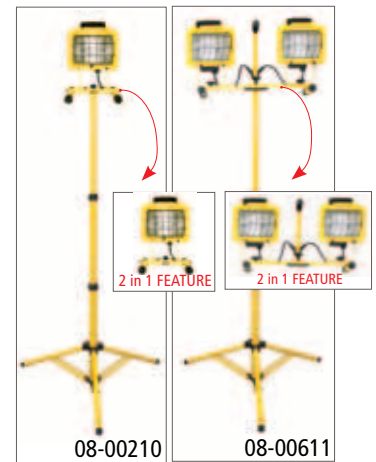

Heavy Duty Halogen Tripod Work Lights UL US

ITEM PN#	MAX WATTAGE	CORD LENGTH	WIRE GAUGE	WIRE TYPE	WIRE COLOR	PLUG TYPE	SWITCH	PACK QTY
08-00210	500	5ft	18/3	SJTW	Black	5-15P	Yes	2
08-00611	1000	5ft	18/3	SJTW	Black	5-15P	Yes	2
• Tripod Extends to 6 feet • Tripod Features 2 in 1 Removable H-Base • H-Base Design				• Heavy Duty Face Frames • Insulated Foam Handles • Bulb(s) Included				

PRO SERIES product