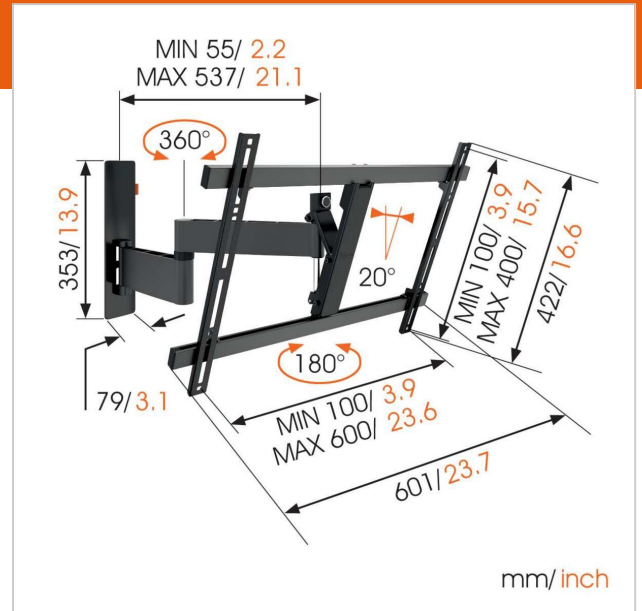

WALL 3345 Full-Motion TV Wall Mount (black)

Article number (SKU) 8353130
 Colour Black

Key Benefits

- Easily level your TV even after installation
- Guide your cables
- Simply Smart Value: Great comfort for an affordable price
- Tilt (up to 20°) to avoid reflections
- Use the app and mark the first drilling hole easily!

TV bracket with turning function for TVs up to 30 kg

The WALL 3345 full motion TV wall mount is very popular. The WALL 3345 is suitable for securely mounting virtually any model of TV, from 40" to 65" (101-165 cm), on the wall. The maximum turning angle is 180° and the max. tilting angle is 20°. Also available in white.

WALL 3345 Full-Motion TV Wall Mount (black)

www.vogels.com

VOGEL'S HOLDING BV 2019 (c) All rights reserved.
Subject to printing errors, technical and price amendments.
Date: 2019-06-25

Specifications

| | |
|---------------------------------|--|
| Product type number | WALL 3345 |
| Article number (SKU) | 8353130 |
| Colour | Black |
| EAN single box | 8712285335525 |
| Product size | L |
| TÜV certified | Yes |
| Tilt | Tilt up to 20° |
| Turn | Full motion (up to 180°) |
| Guarantee | Lifetime |
| Min. screen size (inch) | 40 |
| Max. screen size (inch) | 65 |
| Max. weight load (kg) | 30 |
| Min. hole pattern | 100mm x 100mm |
| Max. hole pattern | 600mm x 400mm |
| Max. bolt size | M8 |
| Max. height of interface (mm) | 422 |
| Max. width of interface (mm) | 601 |
| Cable management | Cable clip |
| Max. distance to the wall (mm) | 540 |
| Min. distance to the wall (mm) | 55 |
| Number of pivot points | 3 |
| Universal or fixed hole pattern | Universal |
| What's in the box | <ul style="list-style-type: none"> • Mounting instructions • TV mount guide app • TV mounting kit • Wall mount |