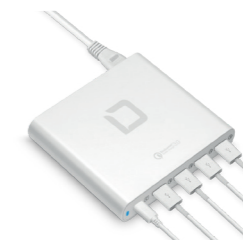

Universal Notebook Charger

For notebooks, tablets, smartphones and accessories. Over four USB-A ports, one USB-C port and 80 W output power.

Art. D31375 international version
Art. D31433 U.K. version