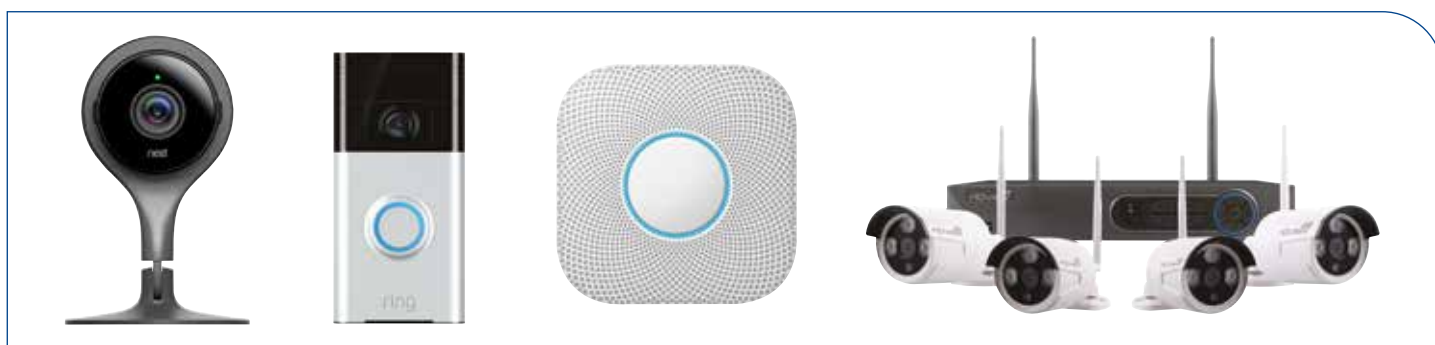

Smart Security Page 52