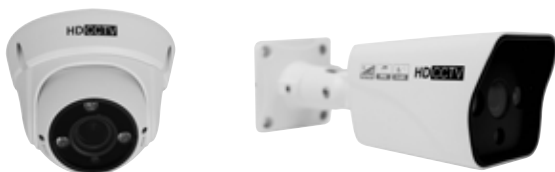

Order No.	Model No.	Description
2501123760	OAHD-1080-S-B4-1T	4 Dome Cameras
2501123761	OAHD-1080-S-V4-1T	4 Bullet Cameras

Requires IOS or Android device