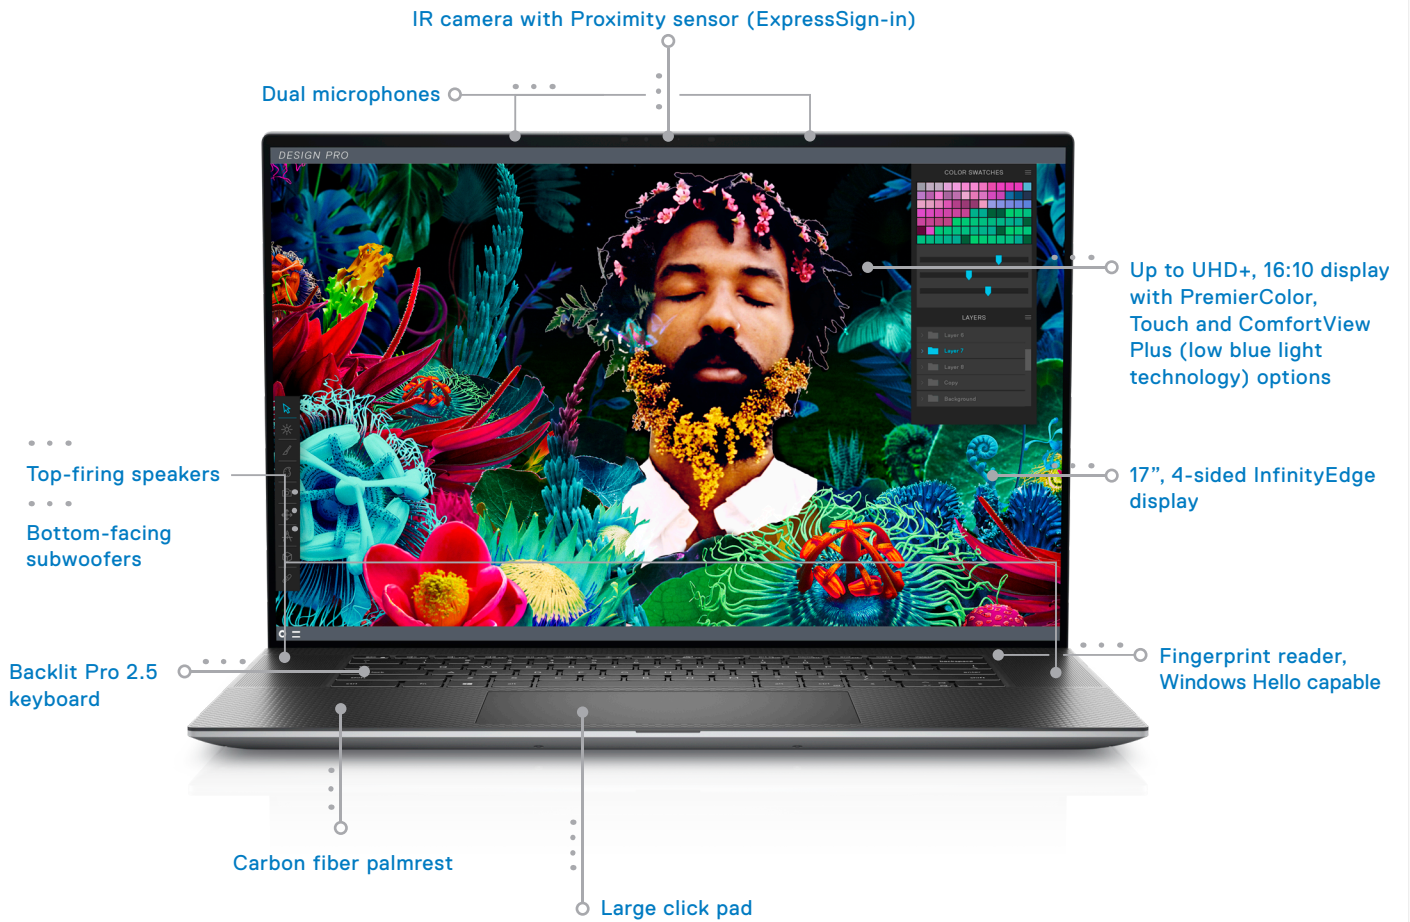

# 5770

Where elegance meets performance.

The smallest, thinnest & lightest 17" workstation with AI-based optimization

Titanium Gray aluminum cover

- Dell Optimizer for Precision**
- ExpressSign-in
  - ExpressConnect
  - ExpressCharge
  - ExpressResponse
  - Intelligent Audio
  - Reporting & Analytics