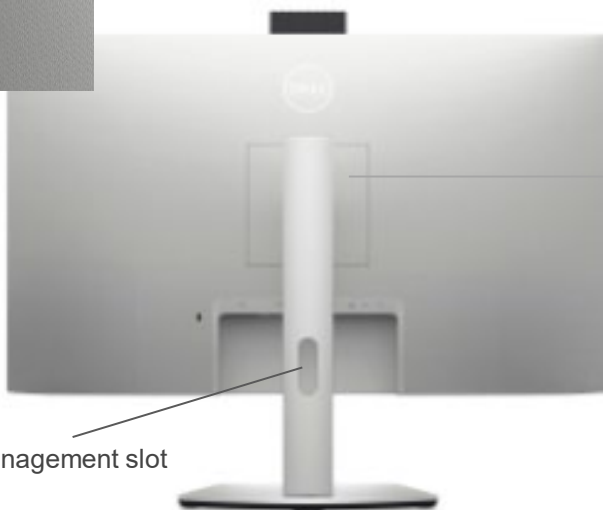

Feature Overview

Easy out-of-box video calls

Privacy when you want it: The super clear 5MP IR pop-up camera stays hidden until you're ready for video chatting.

Feature Overview

Quick Access Port -
Conveniently placed for connectivity.

Keep everything in order: Stay organized between applications, emails and windows on one screen using Dell EasyArrange.

The power of USB-C: Versatile USB-C connectivity delivers video, audio and data, and charges your laptop with up to 65 watts of power (even when the monitor is off) with the Always On Power Delivery feature. Plus, with just one cord, you'll have a clutter-free desk space.

AMD
FreeSync

For leisure gaming - Smooth gameplay with AMD FreeSync™, and up to 75Hz refresh rate.

VESA mount compatible

Cable-management slot

Height-adjustable stand

Height adjustment up to 110mm,
Swivel -30° / 30°, Pivot -90° / 90°, Tilt -5° / 21°