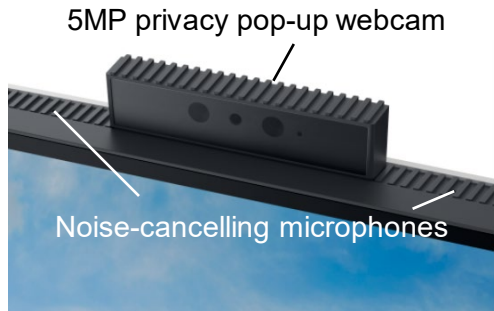

Feature Overview

Easy out-of-box video calls

Privacy when you want it: The super clear 5MP IR pop-up camera stays hidden until you're ready for video chatting.

Feature Overview

Quick Access Port -
Conveniently placed for connectivity.