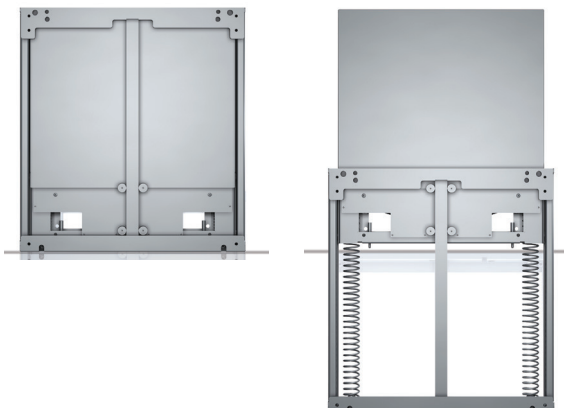

Height Adjustable Mounting Adapter

Size NEC InfinityBoard	65"	84"
Type	BalanceBox® 400	BalanceBox® 650
Height Adjustment	up to 400 mm	up to 650 mm
Order Code	100014706	100014705

- Perfect fit to your need: the display simply remain standing in any position according to your working style
- Easy touch movement: move up and down with only a light hand touch and no electricity needed
- Flexible installation: compact design allows direct mounting on the wall and the interface brackets serving all screen sizes
- Lowering your maintenance effort: easy initial seamless balance adjustment with just two screws guaranteeing a long term maintenance-free operation