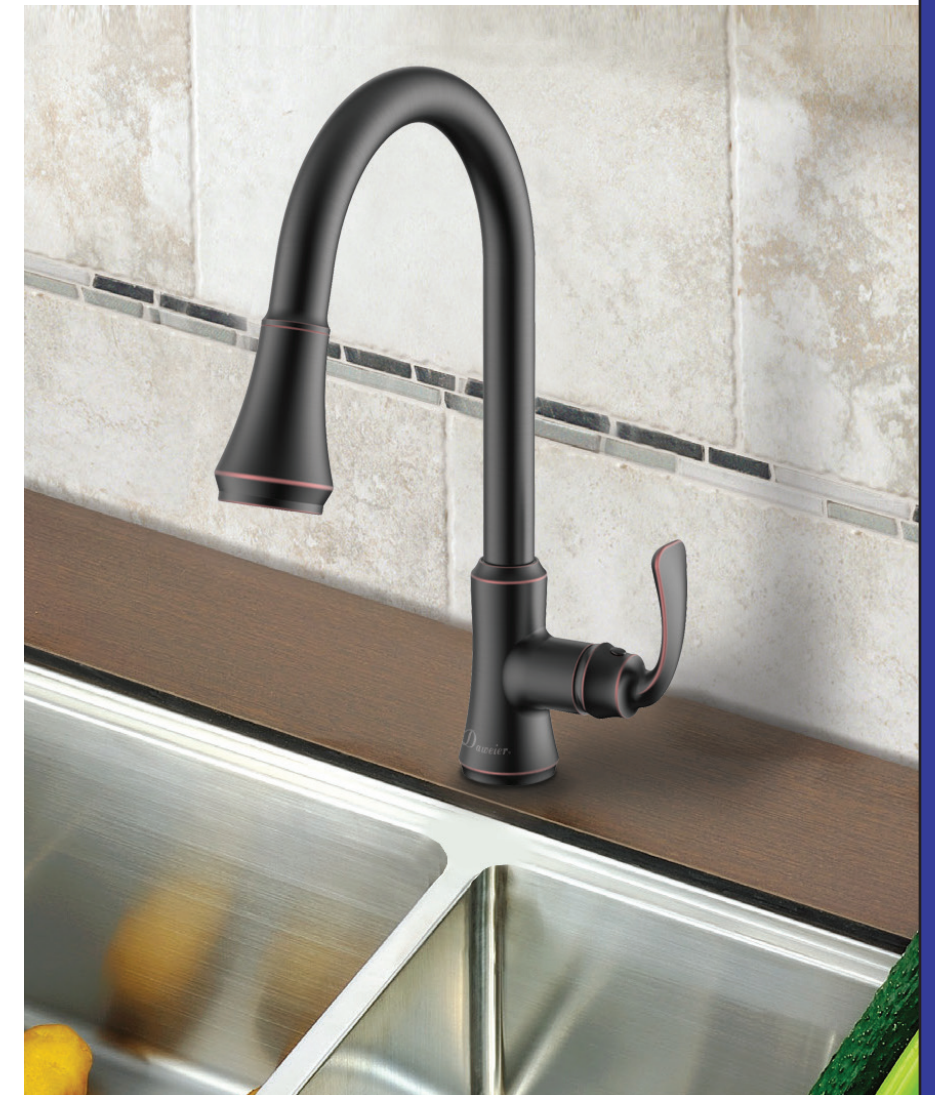

NEW Single-Lever Pull Out Kitchen Faucet

EK788001BN
List \$220
EK788001C
List \$180
EK788001ORB
List \$260

NEW Single-Lever Pull Out Kitchen Faucet

EK7890221BN
List \$190
EK7890221C
List \$170
EK7890221ORB
List \$240

NEW Single-Lever Pull Out Kitchen Faucet

BN: Brushed Nickel • C: Chrome • ORB: Oil Rubbed Bronze

EK4026216BN
List \$126
EK4026216C
List \$100

NEW 4" Centerset Bar Faucet with Lever Handles

EK7356213BN
List \$140
EK7356213C
List \$116
EK7356213ORB
List \$190