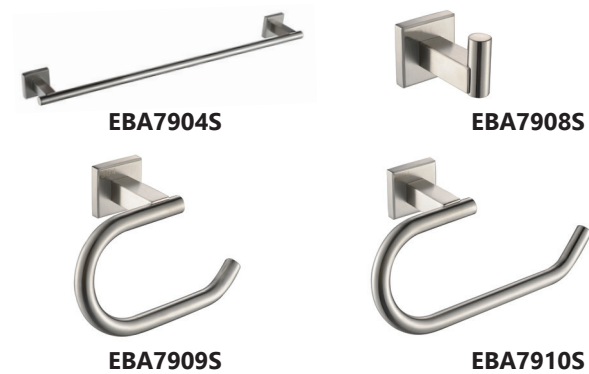

EBA8204S List \$31
EBA8204C List \$46
Towel Rail
23-1/8" x 2-3/4" x 1-7/8"

EBA8208S List \$18
EBA8208C List \$32
Robe Hook
2-3/4" x 2-3/4" x 1-7/8"

EBA8209S List \$25
EBA8209C List \$40
Toilet Roll Holder
5-1/2" x 2-3/4" x 3-7/8"

EBA8304S
Towel Rail
26-11/16" x 3-9/16" x 2-3/8"
List \$31

EBA8308S
Robe Hook
3-1/8" x 2-3/4" x 2-3/8"
List \$17

EBA8309S
Toilet Roll Holder
6" x 6-7/8" x 4-1/16"
List \$25

EBA8310S
Towel Loop
7-1/8" x 2-15/16" x 7-9/16"
List \$24

Bath Accessory Box Sets

in a convenient box set

Set No.: **EBA79C** (Chrome) List \$128/set

Set No.: **EBA81S** (Polished Satin) List \$114/set

Set No.: **EBA82C** (Chrome) List \$152/set

Set No.: **EBA76S** (Polished Satin) List \$110/set

Set No.: **EBA79S** (Polished Satin) List \$92/set

Set No.: **EBA83S** (Polished Satin) List \$92/set

Set No.: **EBA82S** (Polished Satin) List \$94/set

Shower Accessories

ESA0006S
Shower Basket
11-5/8" x 5-1/4" x 2-15/16"
List \$46