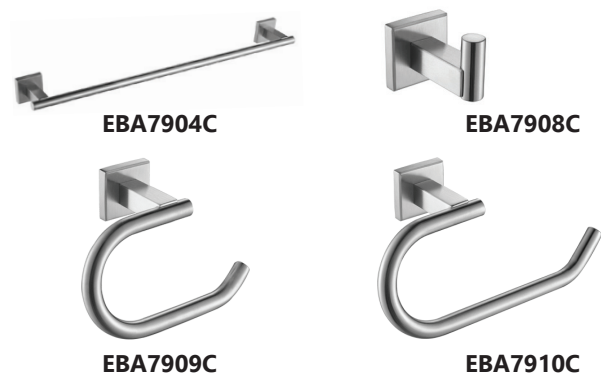

EBA8204S List \$31
EBA8204C List \$46
Towel Rail
23-1/8" x 2-3/4" x 1-7/8"

EBA8208S List \$18
EBA8208C List \$32
Robe Hook
2-3/4" x 2-3/4" x 1-7/8"

EBA8209S List \$25
EBA8209C List \$40
Toilet Roll Holder
5-1/2" x 2-3/4" x 3-7/8"

EBA8210S List \$25
EBA8210C List \$44
Towel Loop
6-5/16" x 2-3/4" x 5-7/8"

EBA83 Series

EBA8302S
Double Layers Towel Shelf
26-11/16" x 7-5/8" x 5-1/4"
List \$56

EBA8303S
Double Towel Rail
26-11/16" x 4-1/8" x 2-3/8"
List \$36

EBA8304S
Towel Rail
26-11/16" x 3-9/16" x 2-3/8"
List \$31

EBA8308S
Robe Hook
3-1/8" x 2-3/4" x 2-3/8"
List \$17

EBA8309S
Toilet Roll Holder
6" x 6-7/8" x 4-1/16"
List \$25

EBA8310S
Towel Loop
7-1/8" x 2-15/16" x 7-9/16"
List \$24

Bath Accessory Box Sets

in a convenient box set

Set No.: **EBA79C** (Chrome) List \$128/set

Set No.: **EBA81S** (Polished Satin) List \$114/set

Set No.: **EBA82C** (Chrome) List \$152/set

Set No.: **EBA76S** (Polished Satin) List \$110/set