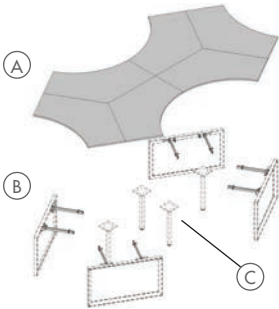

Shown in Weathered Charcoal

4 or 6-Person Workstation

Contains: A (6), B (4), C (4)