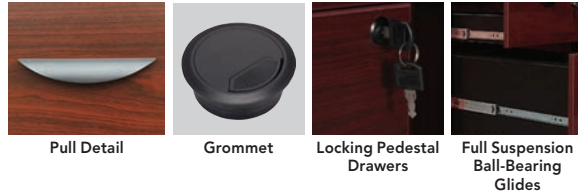

Mahogany

Pull Detail

Grommet

Locking Pedestal Drawers

Full Suspension Ball-Bearing Glides

LORELL® Prominence 2.0

- All items are shipped assembled with the exception of the bridge and conference tables
- 1" thick laminate top in Mahogany or Espresso with matching 2mm edge banding
- All surfaces are manufactured with 45 lb. density particleboard and finished on both sides with high-performance thermally-fused melamine
- Surfaces are mar, burn and impact resistant

- All desks standard with full-height modesty panels
- Pedestals have locking drawers
- Box and file drawers have 100 lb. full suspension ball-bearing slides
- Lateral files have anti-tip mechanism, full suspension ball bearing slides and lock. All units have ¾" adjustable glides
- Grommets standard on returns, bridges and desks
- Covered by Lorell Limited Lifetime Warranty