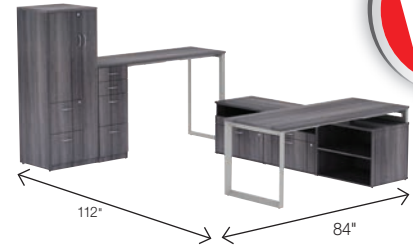

Suggested Layout 5

Contains: A (2), B (2), C, D, E, G, H, I, O

$4,489

	Description	Product No. Mahogany	Product No. Walnut	Product No. Weathered Charcoal	Product No. Silver	Product No. Frosted Glass	Product No. Clear	Size	Shpg. Wt.	LIST PRICE
D 	Side Leg Frames, Short For Use With 29½"D Desk				LLR 16207			29½"D x 5½"H	9 lbs.	~~148.00~~ EA
	For Use With 23¾"D Desk				LLR 16206			23¾"D x 5½"H	8 lbs.	~~138.00~~ EA
E 	Side Leg Frames, Standing Height				LLR 16209			23¼"D x 40¾"H	15 lbs.	~~281.00~~ EA
F 	Box/File Mobile Pedestals	LLR 16216	LLR 16230	LLR 16217				15¾"W x 19¾"D x 22¾"H	69 lbs.	~~366.00~~ EA
G 	Four-Drawer File Cabinets	LLR 16210‡	LLR 16236 ‡	LLR 16211‡				15½"W x 23¾"D x 40¾"H	117 lbs.	~~827.00~~ EA
H 	File Cabinet Credenzas With Open Shelf	LLR 16212‡	LLR 16231 ‡	LLR 16213‡				29½"W x 22"D x 23½"H	109 lbs.	~~700.00~~ EA
I 	Storage Cabinet Credenzas Without Doors	LLR 16214	LLR 16232	LLR 16215				29½"W x 22"D x 23½"H	73 lbs.	~~289.00~~ EA
J 	Hutches	LLR 16218	LLR 16240	LLR 16219				59"W x 15"D x 36"H	118 lbs.	~~611.00~~ EA
K 	Wall Mount Hutches	LLR 59506	LLR 69954	LLR 16241				36"W x 15"D x 17"H	115 lbs.	~~285.00~~ EA
L 	Doors For Wall Mount Hutch				LLR 59577			For use with 36" Hutch		~~113.00~~ EA
M 	Modesty Panels. For Use With 71¾"W Desk					LLR 16221		59"W x 15¾"H	19 lbs.	~~316.00~~ EA
	Modesty Panels. For Use With 59¾"W Desk					LLR 16220		49¼"W x 15¾"H	15 lbs.	~~264.00~~ EA
	Modesty Panels. For Use With 36"W Desk					LLR 16246		36"W x 15¾"H	15 lbs.	~~250.00~~ EA
N 	Height Adjustable Legs For Use With 48" - 72" Tops				LLR 25947			68½"W x 59"D x 27½"-47"H	68 lbs.	~~996.00~~ EA
O 	Tall Storage Cabinets	LLR 69897‡	LLR 69889‡	LLR 69659‡				23¾"W x 23¾"D x 65¾"H	308 lbs.	~~1315.00~~

Assembly needed.
Please call for details.

‡ Cannot be shipped UP