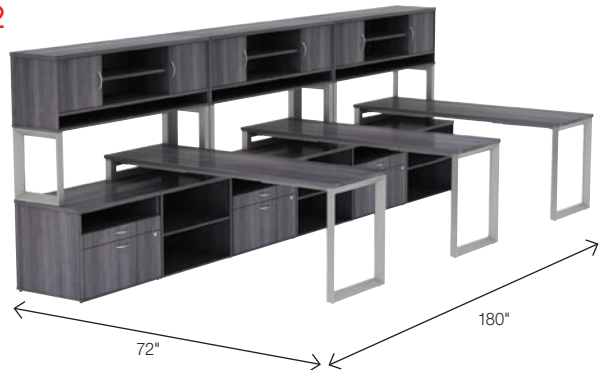

CONTEMPORARY LAMINATE OFFICE SUITES

Relevance Series

- 1" thick laminate top with edge banding
- Adjustable cross bar set works with all desk sizes
- Choose side legs to suit your needed height – short desk or standing height
- Four-drawer file cabinet features side metal frame, leveling feet and silver drawer pulls
- Low file cabinet credenza features an open shelf with two lateral file drawers
- **Assembly required**
- Covered by Lorell Limited 5-Year Warranty

Suggested Layout 1

Contains: A, B, C, D, H, I, J

\$2,373

Suggested Layout 2

Contains: A (3), B (3), C (3), D (3), H (3), I (3), J (3)

\$7,254

	Description	Product No. Mahogany	Product No. Walnut	Product No. Weathered Charcoal	Product No. Silver	Size	Shpg. Wt.	LIST PRICE
A 	Work Surface Table Tops	LLR 34405 ‡	LLR 34407 ‡	LLR 16198 ‡		72"W x 30"D	60 lbs.	254.00 EA
		LLR 59607 ‡	LLR 59632 ‡	LLR 16199 ‡		72"W x 24"D	47 lbs.	209.00 EA
		LLR 16200 ‡	LLR 16242 ‡	LLR 16201 ‡		60"W x 30"D	48 lbs.	209.00 EA
		LLR 59605	LLR 59635	LLR 16202		60"W x 24"D	39 lbs.	182.00 EA
		LLR 59603	LLR 59638	LLR 16203		48"W x 24"D	30 lbs.	140.00 EA
B 	Adjustable Cross Bar Set				LLR 16208	43"W to 67"W	16 lbs.	164.00 ST
C 	Side Leg Frames, Desk Height				LLR 16205	29 1/8"D x 28 1/2"H	14 lbs.	252.00 EA
					LLR 16204	23 1/4"D x 28 1/2"H	12 lbs.	224.00 EA