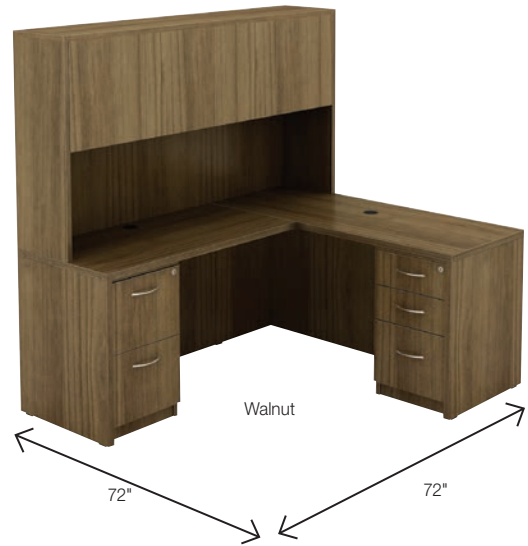

 Assembly needed. Please call for details.

‡Cannot be shipped UP

www.lorellfurniture.com | ML

CONTEMPORARY LAMINATE OFFICE SUITES

72" L-Shape

Contains:
 C. Credenza
 D. Return
 F. Hutch
 K. Box/Box/File Fixed Pedestal
 L. File/File Fixed Pedestal

\$2,656

66" U-Group

Contains:
 B. Rectangle Desk
 C. Credenza
 E. Bridge
 F. Hutch
 K. Box/Box/File Fixed Pedestal
 L. File/File Fixed Pedestal

\$3,140

	Description	Product No. Mahogany	Product No. Walnut	Size	Shpg. Wt.	LIST PRICE
D 	Returns	LLR 34322	LLR 34323	48"W x 24"D x 30"H	80 lbs.	377.00 EA
		LLR 34349	LLR 34355	42"W x 24"D x 30"H	89 lbs.	345.00 EA
E 	Bridges	LLR 34350	LLR 34356	48"W x 24"D x 30"H	75 lbs.	293.00 EA
		LLR 34324	LLR 34325	42"W x 24"D x 30"H	58 lbs.	271.00 EA
F 	Hutches	LLR 34318†	LLR 34319†	72"W x 15"D x 37"H	146 lbs.	1015.00 EA
		LLR 34320†	LLR 34321†	66"W x 15"D x 37"H	133 lbs.	989.00 EA
G 	Lateral Files	LLR 34312†	LLR 34313†	36"W x 22"D x 30"H	115 lbs.	1002.00 EA
H 	6-Shelf Bookcases	LLR 34314†	LLR 34315†	36"W x 12"D x 74"H	155 lbs.	624.00 EA
I 	4-Shelf Bookcases	LLR 34316†	LLR 34317†	36"W x 12½"D x 50"H	117 lbs.	452.00 EA
J 	Lateral Stack-On Bookcases	LLR 34351	LLR 34357	36"W x 15"D x 36½"H	71 lbs.	400.00 EA