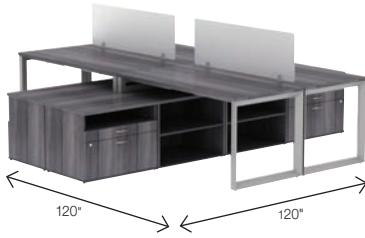

CONTEMPORARY LAMINATE OFFICE SUITES

Suggested Layout 3

Contains: A (4), B (4), C (4), D (4), H (2), I (2), M (3)

$7,576