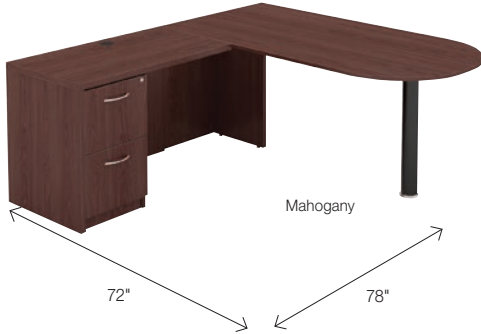

CONTEMPORARY LAMINATE OFFICE SUITES

66" L-Peninsula With 42" Return

Contains:
O. Peninsula with Post (Sold Separately)
D. Return Shell
T. File/File Mobile Pedestal

$847