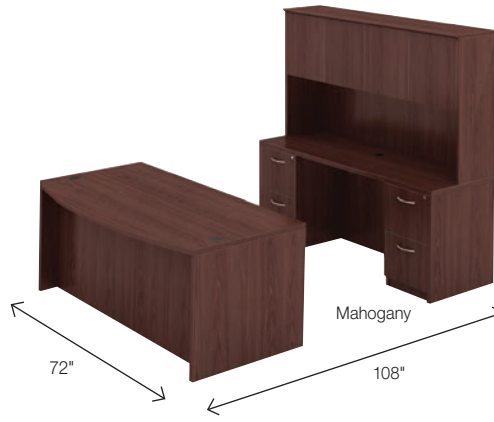

72" Executive U With 48" Bridge

Contains:
A. Bowfront Desk Shell
E. Credenza Shell
K. Hutch with Doors
I. 48" Bridge
S. Box/Box/File Fixed Pedestal
T. File/File Fixed Pedestal

$2,174

72" Executive

Contains:
A. Bowfront Desk Shell
E. Credenza Shell
K. Hutch with Doors
S. Box/Box/File Fixed Pedestal (2)
T. File/File Fixed Pedestal (2)

$1,950