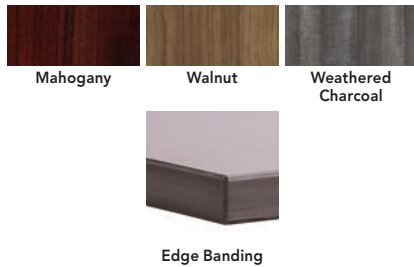

CONTEMPORARY LAMINATE OFFICE SUITES

Relevance Series

- 1" thick laminate top with edge banding
- Adjustable cross bar set works with all desk sizes
- Choose side legs to suit your needed height – short desk or standing height
- Four-drawer file cabinet features side metal frame, leveling feet and silver drawer pulls
- Low file cabinet credenza features an open shelf with two lateral file drawers
- **Assembly required**
- Covered by Lorell Limited 5-Year Warranty

Suggested Layout 1

Contains: A, B, C, D, H, I, J

\$2,373

Suggested Layout 2

Contains: A (3), B (3), C (3), D (3), H (3), I (3), J (3)

\$7,254

	Description	Product No. Mahogany	Product No. Walnut	Product No. Weathered Charcoal	Product No. Silver	Size	Shpg. Wt.	LIST PRICE
A 	Work Surface Table Tops	LLR 34405 ‡	LLR 34407 ‡	LLR 16198 ‡		72"W x 30"D	60 lbs.	254.00 EA
		LLR 59607 ‡	LLR 59632 ‡	LLR 16199 ‡		72"W x 24"D	47 lbs.	209.00 EA
		LLR 16200 ‡	LLR 16242 ‡	LLR 16201 ‡		60"W x 30"D	48 lbs.	209.00 EA
		LLR 59605	LLR 59635	LLR 16202		60"W x 24"D	39 lbs.	182.00 EA
		LLR 59603	LLR 59638	LLR 16203		48"W x 24"D	30 lbs.	140.00 EA
B 	Adjustable Cross Bar Set				LLR 16208	43"W to 67"W	16 lbs.	164.00 ST
C 	Side Leg Frames, Desk Height				LLR 16205	29 1/8"D x 28 1/2"H	14 lbs.	252.00 EA
					LLR 16204	23 1/4"D x 28 1/2"H	12 lbs.	224.00 EA