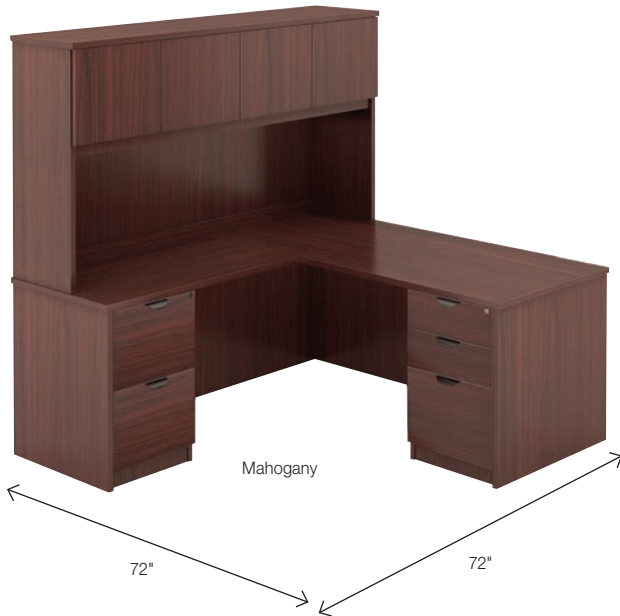

CONTEMPORARY LAMINATE OFFICE SUITES

66" L-Shape Desk With 42" Return

Contains: F, P, U

$2,599

		Product No. Mahogany	Product No. Chocolate Espresso	Product No. Gray Elm	Size	Shpg. Wt.	LIST PRICE	
T		Bridges	LLR PB2448MY	LLR PB2448ES	LLR PB2448GE	48"W x 24"D x 29"H	68 lbs.	356.00 EA
U		Hutches	LLR PH7239MY†	LLR PH7239ES†	LLR PH7239GE†	72"W x 16"D x 39"H	164 lbs.	792.00 EA
			LLR PH6639MY†	LLR PH6639ES†	LLR PH6639GE†	66"W x 16"D x 39"H	148 lbs.	752.00 EA
V		2-Drawer Lateral Files	LLR PL2236MY†	LLR PL2236ES†	LLR PL2236GE†	36"W x 22"D x 29"H	152 lbs.	864.00 EA
W		5-Shelf Bookcases	LLR PBK3469MY†	LLR PBK3469ES†	LLR PBK3469GE†	34"W x 14"D x 68"H	157 lbs.	652.00 EA
		3-Shelf Bookcases	LLR PBK3448MY†	LLR PBK3448ES†	LLR PBK3448GE†	34"W x 14"D x 48"H	120 lbs.	515.00 EA
X		Conference Table, Round	LLR PT428MY†	LLR PT428ES†	LLR PT428GE†	42"W x 42"D x 29"H	107 lbs.	452.00 EA
Y		Conference Table, Racetrack	LLR PT7236MY †	LLR PT7236ES†	LLR PT7236GE†	72"W x 36"D x 29"H	132 lbs.	681.00 EA