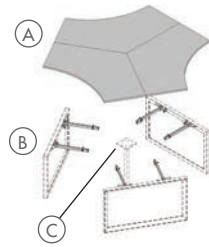

3-Person Workstation

Contains: A (3), B (3), C (1)