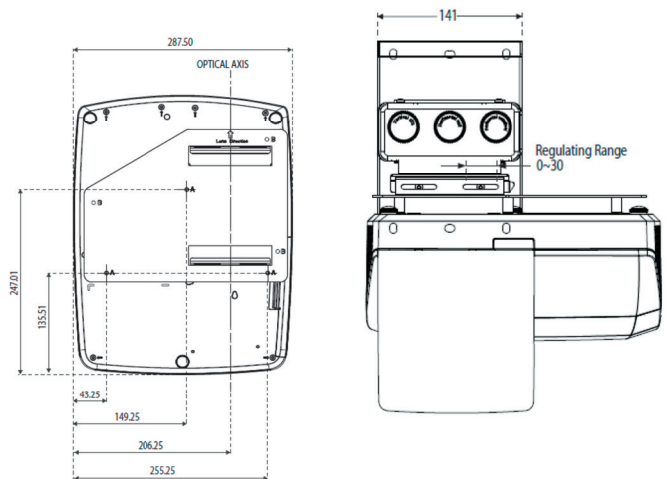

Ceiling Mount Chart

BenQ Europe B.V.

Meerenakkerweg 1-17
5652 AR Eindhoven
The Netherlands
Tel: +31 88 8889200

BenQ.eu

© 2019 BenQ Corp. Specifications may vary by region, please visit your local stores for details. Actual product's features and specifications are subject to change without notice. This material may include corporate names and trademarks of third parties which are the properties of the third parties respectively. Latest Update: 2019-02-14

BENQ