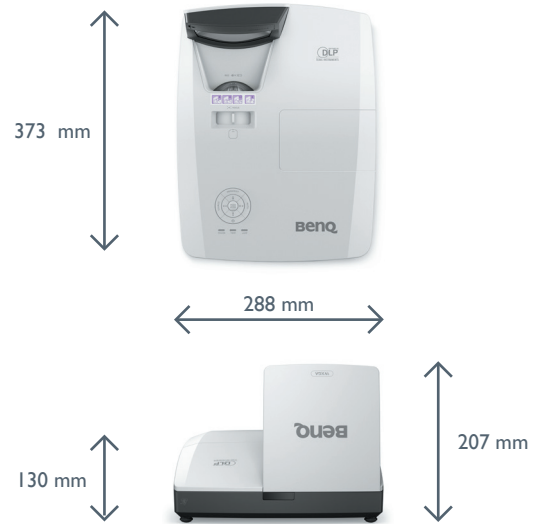

Dimensions