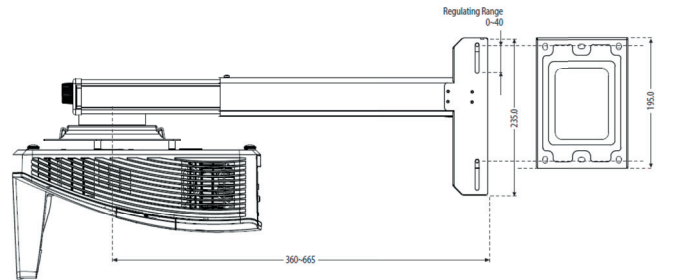

Ceiling Mount Chart

BenQ Europe B.V.

Meerenakkerweg 1-17
5652 AR Eindhoven
The Netherlands
Tel: +31 88 8889200

BenQ.eu

© 2019 BenQ Corp. Specifications may vary by region, please visit your local stores for details. Actual product's features and specifications are subject to change without notice. This material may include corporate names and trademarks of third parties which are the properties of the third parties respectively. Latest Update: 2019-02-14

BENQ