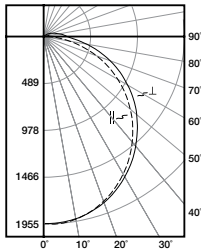

Photometric Data

[View IES files](#)

4VRVT3-LD5-6-G-UNV-L840-CD1-U
 Electronic Driver
 Linear LED 4000K
 Spacing criterion: (||) 1.24 x mounting height,
 (⊥) 1.26 x mounting height
 Lumens: 6033
 Input Watts: 51.1W
 Efficacy: 118.1 lm/W
 Test Report:
 4VRVT3-LD5-6-G-UNV-L840-CD1-U.IES