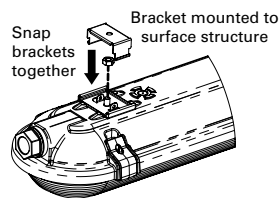

SURFACE BRACKET (optional)