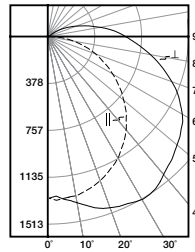

Photometric Data

[View IES files](#)

4VRVT3-LD5-6-G-UNV-L840-CD1-U
 Electronic Driver
 Linear LED 4000K
 Spacing criterion: (||) 1.24 x mounting height,
 (⊥) 1.26 x mounting height
 Lumens: 6033
 Input Watts: 51.1W
 Efficacy: 118.1 lm/W
 Test Report:
 4VRVT3-LD5-6-G-UNV-L840-CD1-U.IES