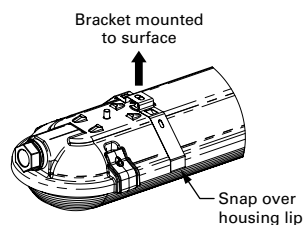

Installation Data

STANDARD