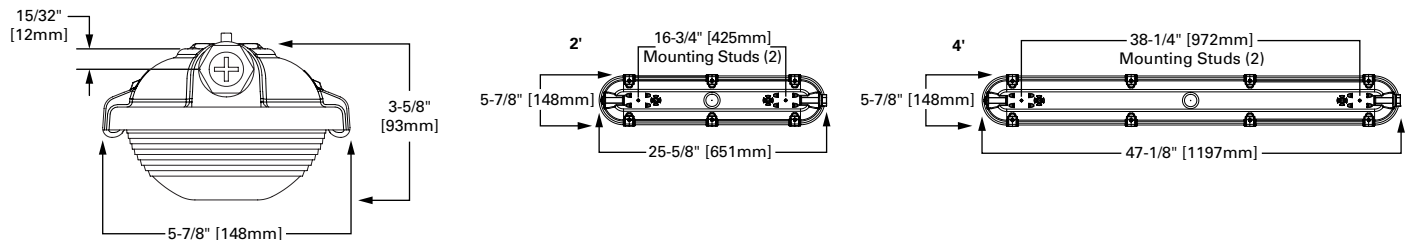

Dimensional, Mounting Details

Installation Data

STANDARD

V-HANGER (optional)

SURFACE BRACKET (optional)

Order Information

SAMPLE ORDER NUMBER: **4VRVT3-LD5-6-G-UNV-L840-CD1-U**

Domestic Preferences	Series	Lamp Type	LED Lumens Output	Distribution	Voltage	Remote Emergency Enclosure
Domestic Preferences ⁽¹¹⁾	Series	Lamp Type	LED Lumens Output	Distribution ^{(7), (8)}	Voltage	Remote Emergency Enclosure
[Blank] =Standard BAA =Buy American Act TAA =Trade Agreements Act	2VRVT3 =2' Vaportite 4VRVT3 =4' Vaportite	LD5 =LED 5.0	2 ft. 2=2000 Lumens 3=3000 Lumens 4=4000 Lumens 4 ft. 4=4000 Lumens 5=5000 Lumens 6=6000 Lumens 8=8000 Lumens	G =General Distribution W =Wide Distribution P =Parking Garage Distribution WPC =Wide Distribution, Polycarbonate PPC =Parking Distribution, Polycarbonate	120V =120 Volt 277V =277 Volt 347V =347 Volt 480V =480 Volt UNV =Universal Voltage 120-277 Volt UNC =Universal Voltage 347-480 Volt	EL10W =10-watt, 120-277V emergency battery pack installed ^{(1), (2), (5)} VT-REM-EL10W =Remote mounted 10-watt, 120-277V emergency battery pack ^{(1), (6)}
Notes <small>(11) Only product configurations with these designated prefixes are built to be compliant with the Buy American Act of 1933 (BAA) or Trade Agreements Act of 1979 (TAA), respectively. Please refer to DOMESTIC PREFERENCES website for more information. Components shipped separately may be separately analyzed under domestic preference requirements.</small>				Notes <small>(7) General distribution provided with smooth frosted lens, Wide distribution provided with frosted prismatic lens, and Parking Garage distribution provided with clear prismatic lens. (8) IP69 only available in Wide or Parking Garage distributions.</small>		Notes <small>(1) EL and REM-EL options not available with UNC, 347V and 480V configurations. (2) EL10W available in 4ft 4000 and 6000 lumen packages only. (3) IP ratings require fixtures be mounted horizontally. (4) Specify voltage when ordering sensor option. (5) EL10W option rated for max. 35°C ambient. (6) VT-REM-EL10W option rated for max. 45°C ambient.</small>