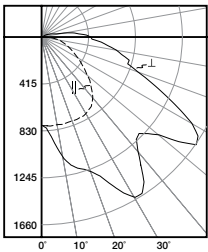

4VRVT3-LD5-6-P-UNV-L840-CD1-U
Electronic Driver
Linear LED 4000K
Spacing criterion: (||) 1.45 x mounting height,
(⊥) 2.17 x mounting height
Lumens: 6050
Input Watts: 49.3W
Efficacy: 122.7 lm/W
Test Report:
4VRVT3-LD5-6-P-UNV-L840-CD1-U.IES

Energy and Performance Data by Catalog Number

Lumen Maintenance

Ambient Temperature	TM-21 Lumen Maintenance (60,000 hours) ⁽¹⁾	Theoretical L70 (Hours) ⁽²⁾
25°C	> 91%	> 247,000

Notes: (1) Supported by IES TM-21 standards. (2) Theoretical values represent estimations commonly used; however, refer to the IES position on LED Product Lifetime Prediction, IES PS-10-18, that explains proper use of IES TM-21 and LM-80.

Ambient Ratings

2ft. Lumen Package	Ambient Rating
2VRVT3-LD5-2	55°C
2VRVT3-LD5-3	50°C
2VRVT3-LD5-4	50°C

4ft. Lumen Package	Ambient Rating
4VRVT3-LD5-4	55°C
4VRVT3-LD5-5	50°C
4VRVT3-LD5-6	50°C
4VRVT3-LD5-8	45°C

Input Watts:

4VRVT3-LD5-4 (4,000 lumens)=31W
4VRVT3-LD5-5 (5,000 lumens)=44W
4VRVT3-LD5-6 (6,000 lumens)=49W
4VRVT3-LD5-8 (8,000 lumens)=69W

Shipping Data

Catalog No.	Wt.
4VRVT3-LD5	12 lbs.