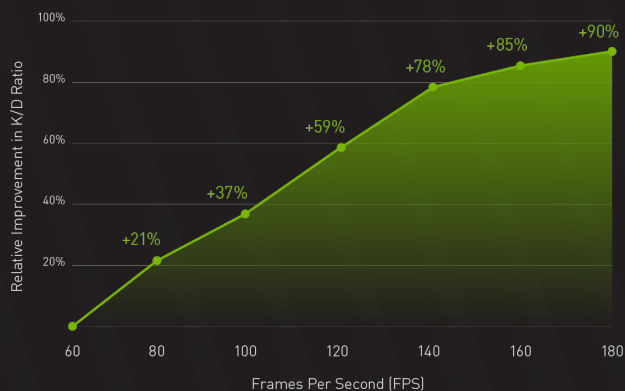

BE THE LAST ONE STANDING

Battle Royale games demand maximum FPS. Get the competitive edge you need—powered by GeForce®.

FRAMES WIN GAMES

A faster graphics card delivers higher frame rates, and higher frame rates means quicker reaction time. That's why players with better graphics cards average higher Kill/Death (KD) ratios in Battle Royale.