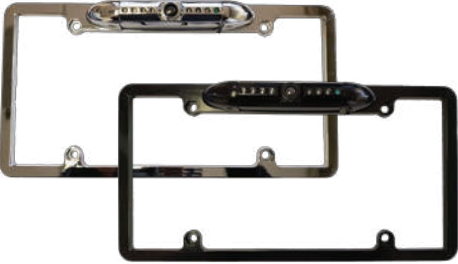

CDC-IR30 : PREMIUM DUAL CHANNEL IR HEADPHONE

CDC-IR10

CDC-IR30

NV-CAM-01

NV-CAM-02

NV-CAM-04

NV-CAM-05

NV-CAM-03S / NV-CAM-03BK