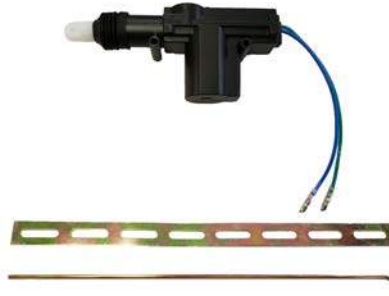

**HS1G**

POLYCARBONATE PIN SWITCH

**SW202**  
POLYCARBONATE PIN SWITCH

**TSWT-1**  
MINI TOGGLE SWITCH WITH 24 IN LEADS

**400SWBRAM**  
RIGHT ANGLE MOUNT SWITCH BRACKET

**400SWBRAM**  
FLAT MOUNT SWITCH BRACKET