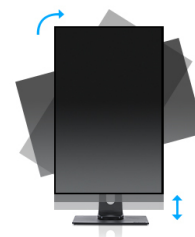

22.5" 1920 x 1200 monitor featuring IPS panel technology and a height adjustable stand

The demanding data and application heavy world needs a display that creates a more productive work place. With 1920 x 1200 resolution, the XUB2395WSU offers 11% more height with the same width as a Full HD display, which works much better for spreadsheets, word documents and browsing the Internet. The height adjustable stand with PIVOT function allows you to easily adjust the monitor position to your preferences and the IPS panel technology assures accurate and consistent colour reproduction with wide viewing angles.

Available also with fixed stand: [ProLite XU2395WSU-B1](#)

IPS

IPS displays are best known for wide viewing angles and natural, highly accurate colours. They are especially suited for colour-critical applications.

HAS + Pivot

With a height adjustable stand you will create an ergonomic work posture and position that meets all health and safety requirements. This will not only prevent any health issues but will also increase your productivity. The pivot function allows the screen to rotate from landscape to portrait orientation. This functionality can be useful if the application requires more height than width.

01 DISPLAY CHARACTERISTICS

Design	ultra slim
Diagonal	22.5", 57cm
Panel	IPS LED, matte finish
Native resolution	1920 x 1200 (2.3 megapixel WUXGA)
Aspect ratio	16:10
Panel brightness	250 cd/m ²
Static contrast	1000:1
Advanced contrast	5M:1
Response time (GTG)	4ms
Viewing zone	horizontal/vertical: 178°/178°, right/left: 89°/89°, up/down: 89°/89°
Colour support	16.7mIn (sRGB: 99%, NTSC: 72%)
Horizontal Sync	30 - 89kHz
Viewable area W x H	488.2 x 297.2mm, 19.2 x 11.7"
Pixel pitch	0.254x0.248mm
Colour	matte