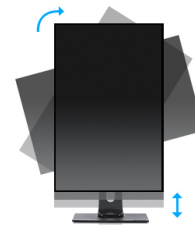

22" Full HD monitor with VA panel and a height adjustable stand

The ProLite XUB2294HSU featuring VA panel technology guarantees accurate and consistent colour reproduction with wide viewing angles. Triple input configuration (VGA, HDMI, DisplayPort) and a USB hub assure compatibility with many platforms. The height adjustable stand with PIVOT function allows you to easily adjust the monitor position to your preferences making it a solid solution for both home and the office.

Available also in black: [ProLite XUB2294HSU-B1](#)

VA matrix

VA panel technology offers higher contrast, darker blacks and much better viewing angles than standard TN technology. The screen will look good no matter what angle you look at it.

HAS + Pivot

With a height adjustable stand you will create an ergonomic work posture and position that meets all health and safety requirements. This will not only prevent any health issues but will also increase your productivity. The pivot function allows the screen to rotate from landscape to portrait orientation. This functionality can be useful if the application requires more height than width.

01 DISPLAY CHARACTERISTICS

Design	ultra slim
Diagonal	21.5", 54.6cm
Panel	VA, matte finish
Native resolution	1920 x 1080 @75Hz (HDMI&DisplayPort, 2.1 megapixel Full HD)
Aspect ratio	16:9
Panel brightness	250 cd/m ²
Static contrast	3000:1
Advanced contrast	80M:1
Response time (GTG)	4ms
Viewing zone	horizontal/vertical: 178°/178°, right/left: 89°/89°, up/down: 89°/89°
Colour support	16.7mIn (sRGB: 99%; NTSC: 72%)
Horizontal Sync	30 - 83kHz
Viewable area W x H	476 x 267.8mm, 18.7 x 10.5"
Pixel pitch	0.248mm
Colour	matte, white