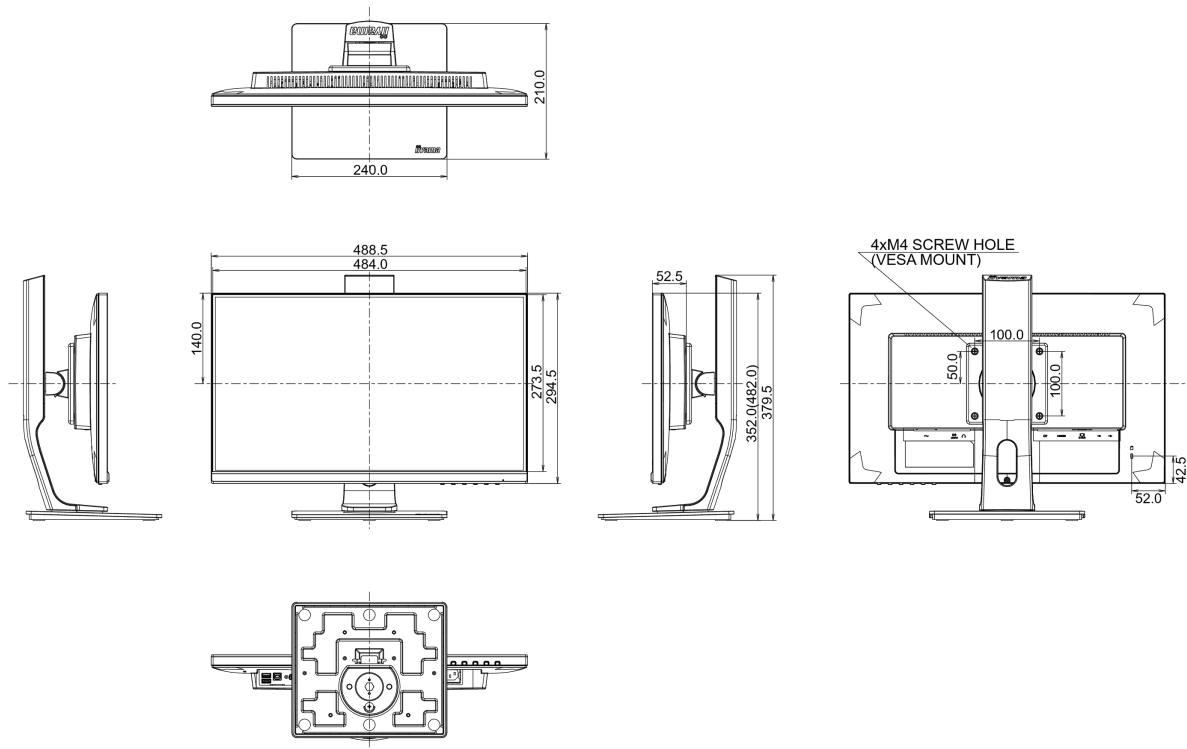

Storage temperature range

- 20°C - +2°C

05 ACCESSORIES INCLUDED

Cables

power, USB, HDMI

Other

quick start guide, safety guide

06 POWER MANAGEMENT

Power supply unit

internal

Power supply

AC 100 - 240V, 50/60Hz

Power usage

16W typical, 0.3W stand by, 0.26W off mode

07 SUSTAINABILITY

Regulations

TCO, CE, TÜV-GS, EAC, VCCI-B, PSE, RoHS support, ErP, WEEE, REACH

Energy efficiency class (Regulation (EU) 2017/1369)

E

Other

REACH SVHC above 0.1%: Lead

08 DIMENSIONS / WEIGHT

Product dimensions W x H x D

488.5 x 352 (482) x 210mm

Box dimensions W x H x D

690 x 370 x 190mm

Weight (without box)

4.7kg

EAN code

4948570116928