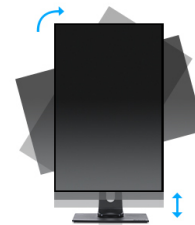

**22" Full HD monitor with VA panel and a height adjustable stand**

The ProLite XUB2294HSU featuring VA panel technology guarantees accurate and consistent colour reproduction with wide viewing angles. Triple input configuration (VGA, HDMI, DisplayPort) and a USB hub assure compatibility with many platforms. The height adjustable stand with PIVOT function allows you to easily adjust the monitor position to your preferences making it a solid solution for both home and the office.

Available also with fixed stand: [ProLite XU2294HSU-B1](#) and in white: [ProLite XUB2294HSU-W1](#)

VA matrix

VA panel technology offers higher contrast, darker blacks and much better viewing angles than standard TN technology. The screen will look good no matter what angle you look at it.

## 01 DISPLAY CHARACTERISTICS

Design	ultra slim
Diagonal	21.5", 54.6cm
Panel	VA, matte finish
Native resolution	1920 x 1080 @75Hz (HDMI&DisplayPort, 2.1 megapixel Full HD)
Aspect ratio	16:9
Panel brightness	250 cd/m <sup>2</sup>
Static contrast	3000:1
Advanced contrast	80M:1
Response time (GTG)	4ms
Viewing zone	horizontal/vertical: 178°/178°, right/left: 89°/89°, up/down: 89°/89°
Colour support	16.7mIn (sRGB: 99%; NTSC: 72%)
Horizontal Sync	30 - 83kHz
Viewable area W x H	476 x 267.8mm, 18.7 x 10.5"
Pixel pitch	0.248mm
Colour	matte