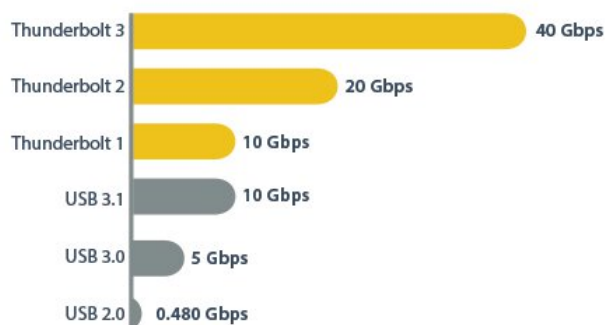

Finish your work faster with Thunderbolt 3

You can quickly integrate the dock into your workspace and boost your productivity. With up to 40Gbps of throughput, you can add extra displays to your laptop, access files faster, and reduce waiting, so you can accomplish more in the same amount of time.

It's the fastest connection available, and it supports multiple video channels and data, without impacting system performance. It's easy to access and edit large uncompressed files such as videos and images on the fly, making it ideal for dynamic on-site production.

Multitask at the highest resolution

If you need a larger, higher-resolution viewing area, this dock can help. It's one of the first docking stations to support two 4K Ultra HD displays, so it's perfect for anyone working with high-bandwidth or graphics-intensive multimedia. And, unlike most traditional docking stations, the Thunderbolt 3 dock supports 4K resolutions (3840 x 2160p or 4096 x 2160p) at up to 60Hz when you use a single Thunderbolt 3 display. With a faster 60Hz refresh rate, your 4K content is delivered in stunning detail, even when you're running resource-demanding applications.

You can extend your desktop onto two 4K monitors and stream independent content to each display. This makes it easier to multitask when you're working with high-definition video, CAD drawings, medical imagery, or other complex work. Creative professionals can be more productive with the freedom to edit 4K video on one display, with a full-size video preview on the second 4K display.

Connect your peripherals with just a single cable

Using a single cable and a single port on your laptop, you can transform your Windows laptop into a full-size workstation with access to new and legacy technologies through a number of different port types. The dock is ideal for virtually all Windows based Thunderbolt 3 equipped laptops such as the Dell™ Precision, Dell XPS, Asus Zenbook Pro Ux501vw, HP Zbook 15 G3, and Lenovo P50.