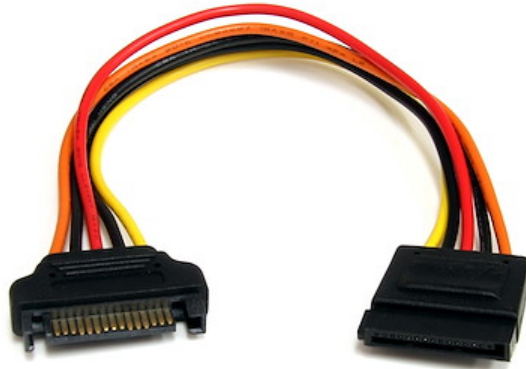

8in 15 pin SATA Power Extension Cable

Product ID: SATAPOWEXT8

The SATAPOWEXT8 8-inch, 15-Pin SATA Power Extension Cable enables you to extend the reach between internal SATA power and drive connections by up to 8 inches.

The extension simplifies drive installation by overcoming typical connection limitations, and it reduces the risk of damage to the drive or motherboard SATA connectors by eliminating the need to strain or stretch the cable in order to make the necessary connection.

- Male 15-pin to Female 15-pin SATA Connectors

Hardware

Warranty

Lifetime

Cable Jacket Material

PVC - Polyvinyl Chloride

Connector(s)

Connector A	SATA Power (15 pin)
Connector B	SATA Power (15 pin)

Physical Characteristics

Color	Black
Wire Gauge	18 AWG
Cable Length	8.0 in [20.3 cm]
Product Length	8.0 in [20.3 cm]
Product Width	1.2 in [30 mm]
Product Height	0.3 in [8 mm]
Weight of Product	0.6 oz [17 g]