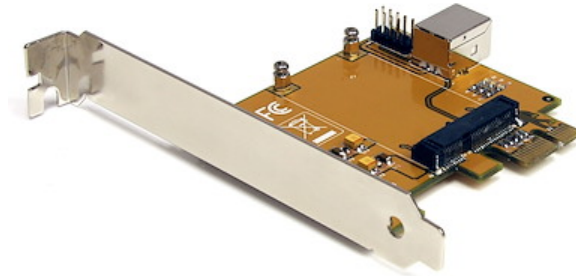

PCI Express to Mini PCI Express Card Adapter

Product ID: PEX2MPEX

The PEX2MPEX PCI Express to Mini PCI Express Adapter Card enables Mini PCI Express cards (Mini Cards) to be used in a standard PCI Express card slot. These PCIe Mini Cards, which are typically designed for laptops or small form factor ITX computers, can be used normally inside more conventional desktop computers.

The adapter card features a complete PCIe to Mini PCIe pass-through design that eliminates data transfer rate bottlenecks, while the included full and low profile installation brackets makes this adapter card compatible with most computer chassis.

Features

- Fits standard full-length Mini PCI Express cards
 - Complete pass-through design from Mini PCI Express to PCI Express
 - Low profile installation bracket included
-

Hardware

Warranty	2 Years
Interface	Mini PCI Express
Bus Type	PCI Express
Card Type	Standard Profile (LP bracket incl.)

Connector(s)

Connector Type(s)	PCI Express x1
Internal Ports	IDC (10 pin, Motherboard Header) Mini PCI Express x1 (52 pin) Slot USB B (4 pin)

Special Notes / Requirements

System and Cable Requirements	PCI Express expansion slot
-------------------------------	----------------------------