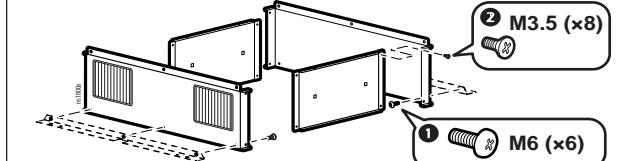

Customer support and warranty information is available at the APC Web site, www.apc.com.

© 2011 American Power Conversion. All rights reserved. All APC trademarks are property of American Power Conversion. Other trademarks are property of their respective owners.