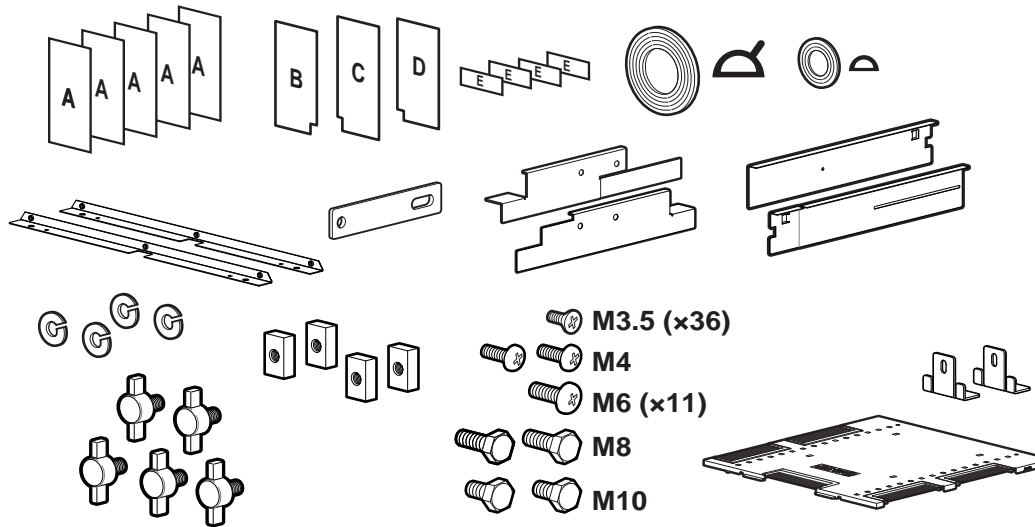

by Schneider Electric

Vertical Exhaust Duct (VED) System—Installation

AR7751, AR7752, AR7753, AR7754
AR7755, AR7756

With option AR7755 or AR7756

Inventory

Option AR7755 & AR7756 only

Assemble the Vertical Exhaust Duct

Door Seal Installation

Floor Seal Installation

Roof Installation

Duct Installation

Accessories (not included)