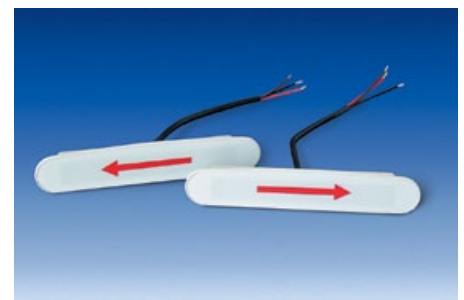

LED Floor Path Marking Light
2LA455617-00 (no arrow)
2LA455617-10 (arrow to the right)
2LA455617-20 (arrow to the left)