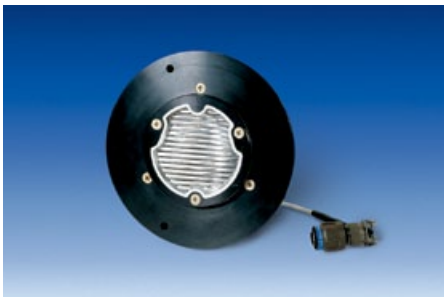

Bombardier Global Aircraft Family

Lighting Equipment

UTC Aerospace Systems

Basic Lighting Equipment on the Bombardier Global 5000 and Global 6000*

Exterior Lights

Nose Gear Landing Light
1X0455068-02

Landing/Taxi Lights
1X4455177-50 (R/H)
1X4455178-50 (L/H)

Logo Light
2LA455179-50 (L/H; R/H)

Scan Lights
2LA455189-50 (L/H; R/H)

External Emergency Light
2LA455200-02

Strobe Light
2LA003849-22 (white/red)
Power Supply
8ES456037-02

Wing Strobe Light
2LA006178-22

Navigation Lights
2LA007181-22 (red)
2LA007182-22 (green)
Tail Navigation/Nose Gear Bay Light
2LA006419-22