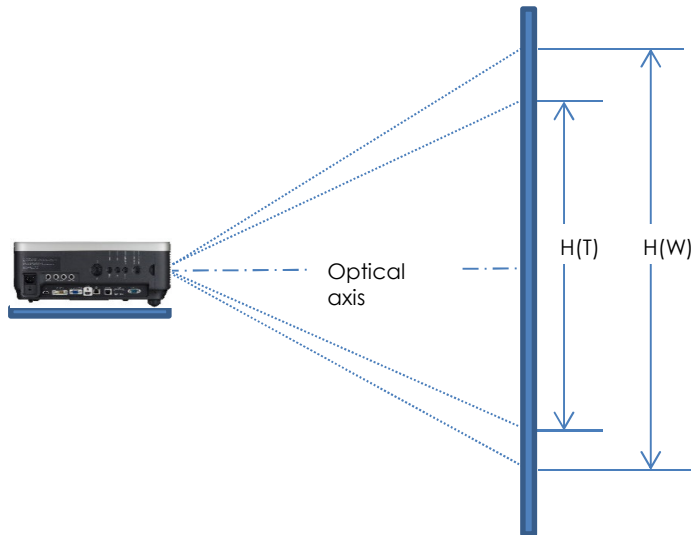

Projection Distance (metres)

Lens	100"	200"	300"	400"	500"	600"
Wide Fixed Zoom lens RS-IL03WF	1.73	3.45	5.17			
Wide Zoom Lens RS-IL05WZ	2.2 - 3.2	4.3 - 6.5	6.5 - 9.7	8.6 - 13	10.8 - 16.3	12.9 - 19.5
Standard Zoom Lens RS-IL01ST	3.2 - 4.8	6.4 - 9.6	9.6 - 14.5	12.9 - 19.3	16.1 - 24.1	19.3 - 29
Long Zoom Lens RS-IL02LZ	4.7 - 8	9.5 - 16.1	14.2 - 24.2	19 - 32.3	23.8 - 40.4	28.5 - 48.5
Ultra-Long Zoom Lens RS-IL04UL	7.6 - 14.9	15.2 - 29.8	22.7 - 44.6	30.2 - 59.4	37.7 - 74.2	45.2 - 89