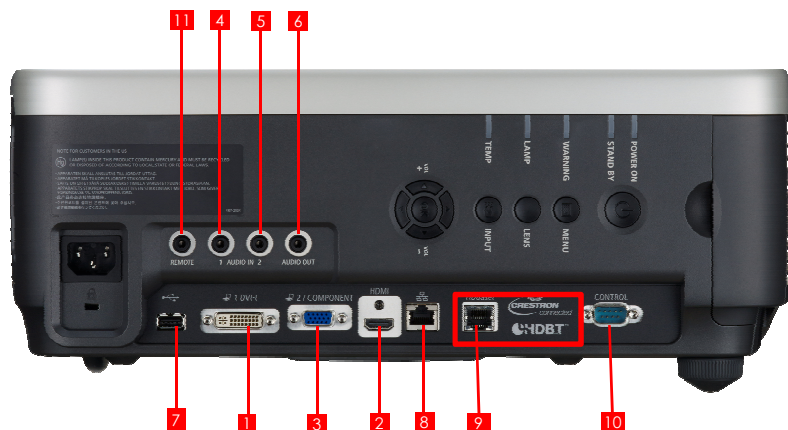

All data is based on Canon standard testing methods except where indicated
Subject to change without notice.

	Connector	Signal
Video input	1	DVI-I Digital PC/Analog PC
	2	HDMI HDMI (includes audio signal)
	3	Mini Dsub15 Analog PC2/Component Video
Audio input	4	Mini jack Stereo Sound
	5	Mini jack Stereo Sound
Audio output	6	Mini jack Stereo Sound
Connector	7	USB type A USB connection
	8	RJ-45 1000BASE-T/100BASE-TX/10-BASE-T
	9	HDBaseT Video, audio, Ethernet, Control
	10	D sub 9 RS-232C connection
	11	Mini jack Wired remote controller connection