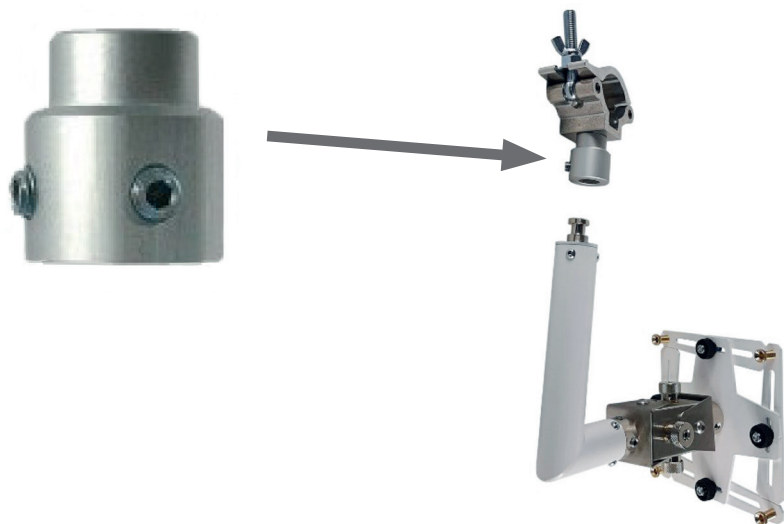

ELPMB71

Truss Adaptor

V12H006AH0

Usage example

Securely attach the mount to the truss clamp

Universal design to attach to any clamp

Perfect for rental installations for events as it can be used on any truss

Secure fixing with an Allen key

N.B. ELPMB68 Ceiling Mount V12H006AE0, ELPMB69 Portrait Adaptor V12H006AF0 and clamp for 50mm tube sold separately.

Type	Truss clamp adaptor
Maximum load (kg)	45
Swivel	360°
Compatibility	ELPMB68, ELPMB69, ELPMB70