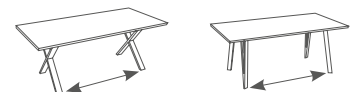

Fast line:

- table top griffin beige, marble black and emperador mat
- only in W300 . D130 cm

RACLIN TABLE TOP CERAMIC WITH METAL TABLE LEGS

Only one height
74 cm

H77 cm for King,
only available from W240 cm

fast line

fast line

Dimensions

DINING TABLE

W220 . D100 . H74 cm
W240 . D100 . H74 cm
W260 . D100 . H74 cm
W280 . D100 . H74 cm
W300 . D100 . H74 cm

W220 . D110 . H74 cm
W240 . D110 . H74 cm
W260 . D110 . H74 cm
W280 . D110 . H74 cm
W300 . D110 . H74 cm

W220 . D130 . H74 cm
W240 . D130 . H74 cm
W260 . D130 . H74 cm
W280 . D130 . H74 cm
W300 . D130 . H74 cm

dimension between legs

142 cm
162 cm
182 cm
202 cm
222 cm

142 cm
162 cm
182 cm
202 cm
222 cm

142 cm
162 cm
182 cm
202 cm
222 cm