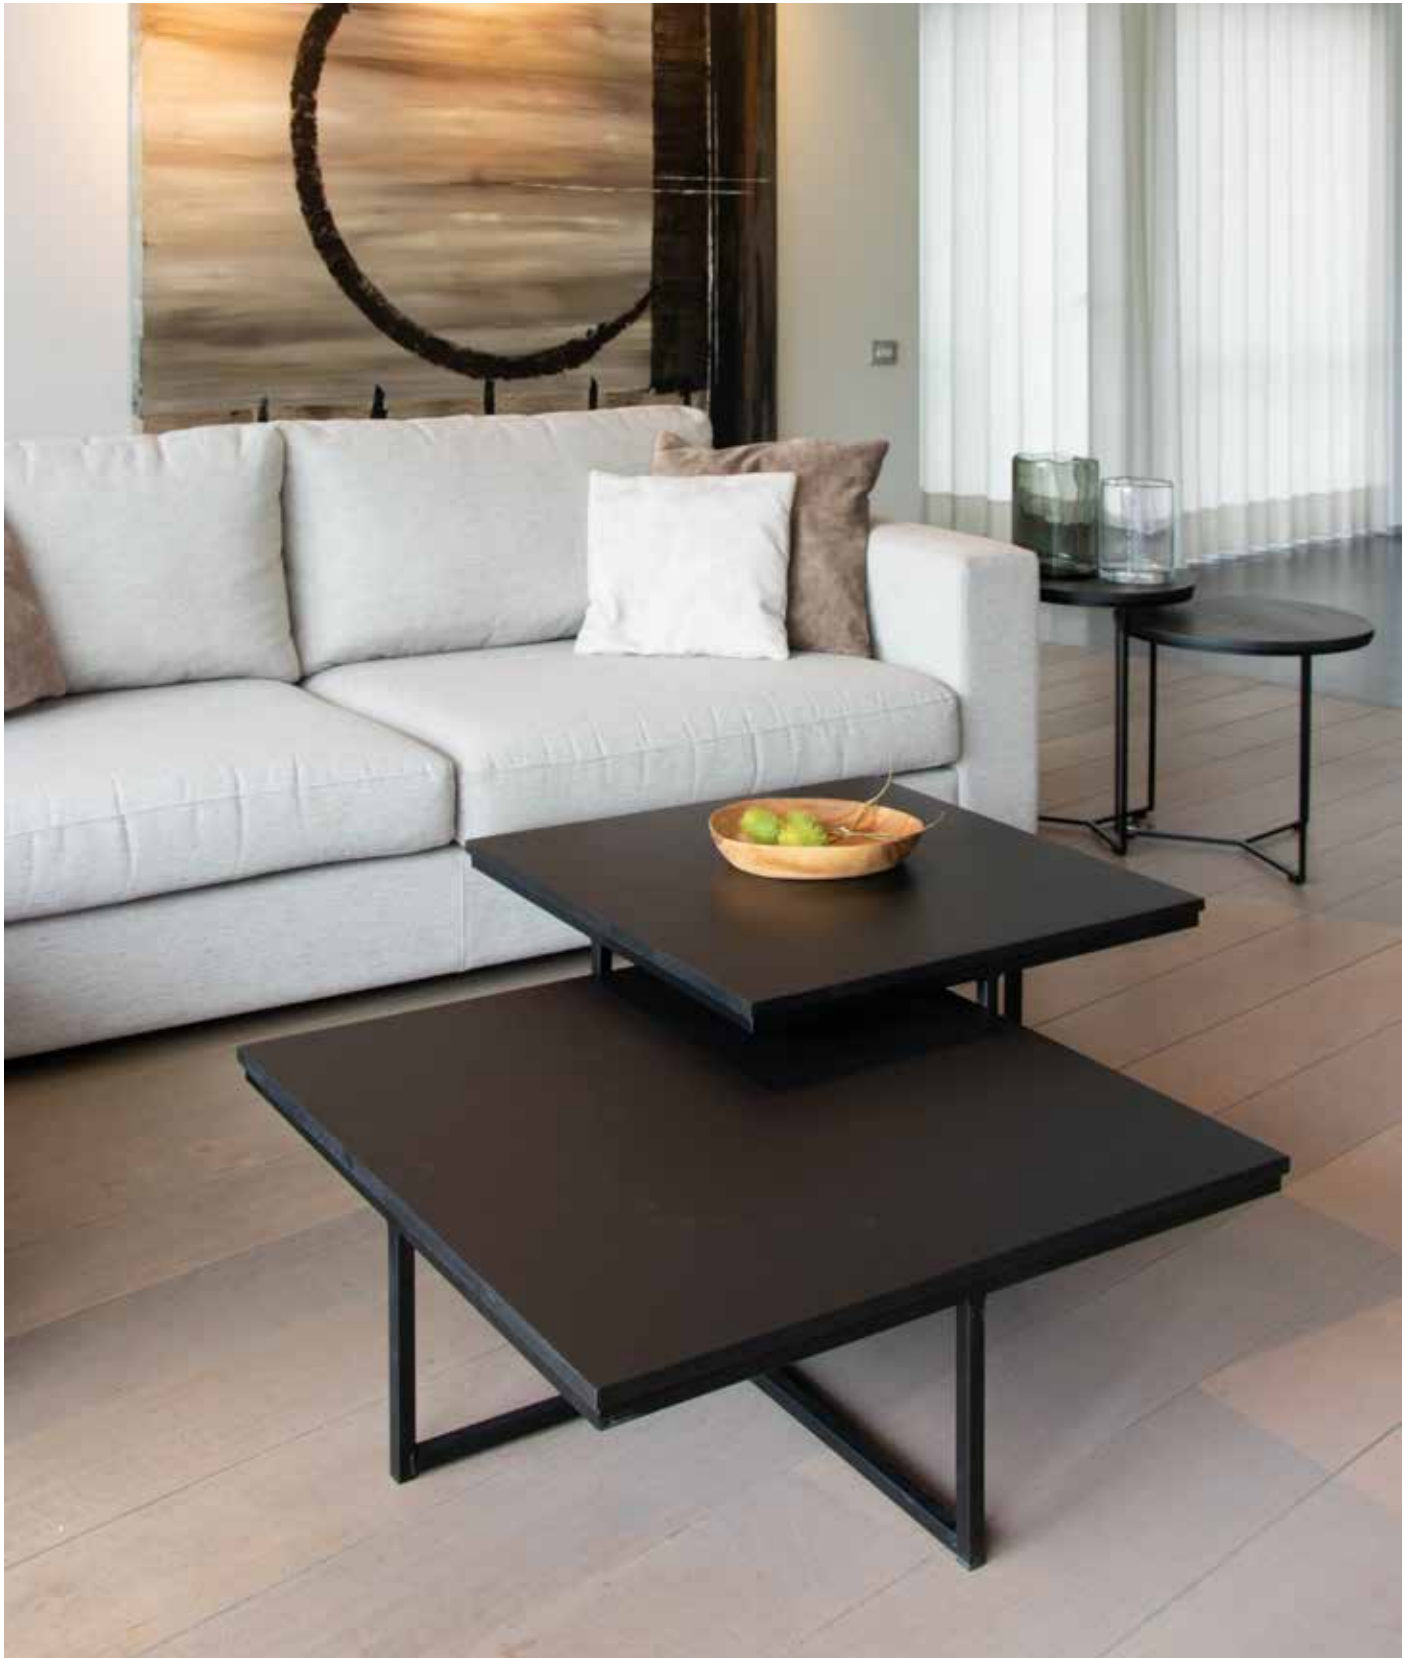

🔗 fix

COFFEE TABLE

A8808

🔗 marble black top, black metal base

📏 H32 . Ø70 cm

🔗 fix

TA-00366

🔗 marble white top, black metal base

📏 H32 . Ø70 cm

🔗 fix

Tygo

These tables can be sold separately. But the tables are perfect to combine with each other as they all have a different height.

SIDE TABLE

TYGO.60

- oak top, black metal base
- H44 . W60 . D60 cm
- flex
- fast line