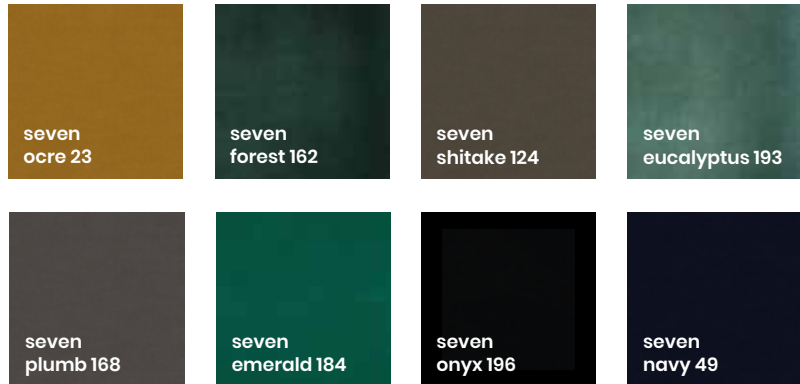

RMC MAINTENANCE AND REPAIR KIT TEAK EBONY

BC10345

With this product you will enjoy your teak items for years to come.

CASTLE LINE
© 2011

Fabrics & colors

Did you know that there are more than 250 different fabrics available for our seating furniture? Choosing the right fabric can sometimes be overwhelming and complicated, especially since there are so many possibilities! But choosing the right fabric is very important and we are happy to assist you in doing so. Be sure to visit one of our dealers, where they will be happy to help you choose the right fabric to match the rest of your interior.

Seat colors

FABRIC GROUP 1

Colour shades may slightly vary from different dye-lots

Collection SEVEN

-  138 cm wide, 90% PES / 10% CO
-  Martindale: <100.000
-  Lightfastness: 4-5
-  Waterrepellant: yes

Collection OLD