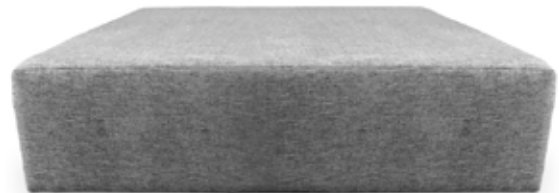

- ✎ fabric
- 📏 H35 . W135 . D135 cm
- ▽ flex

▽ For **color possibilities**, see page 246-253

Duco

HOCKER

DUCO.FS

 fabric, black metal base

 H47 . Ø44 cm

 flex