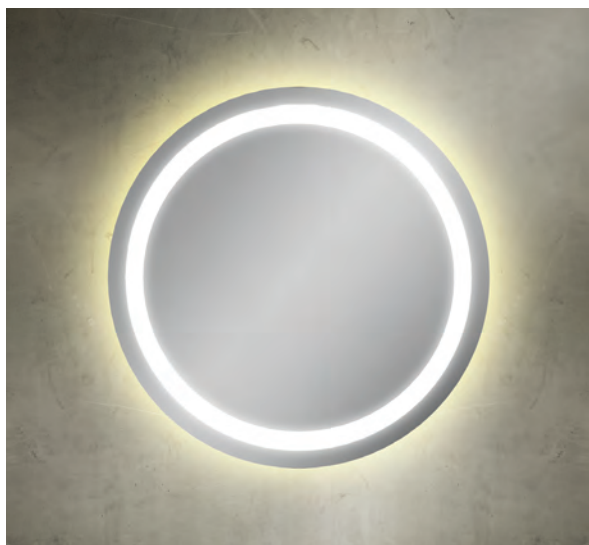

Deluxe

Bathroom Furniture

	Mirror with mini-magnifier	Anti-fog mirror	Round illuminated mirror	Built-in mirror cabinet
Magnifier Mirror	✓	X	X	✓
Anti-fog	X	✓	X	X
Double Mirror	X	X	X	✓
Power Plug	X	X	X	✓
Glass Shelves	X	X	X	✓