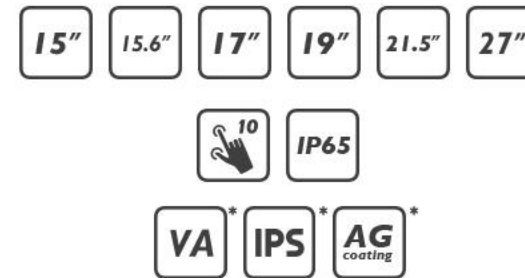

Projective Capacitive Technology

Open Frame Solutions (TF series)

*depending on version