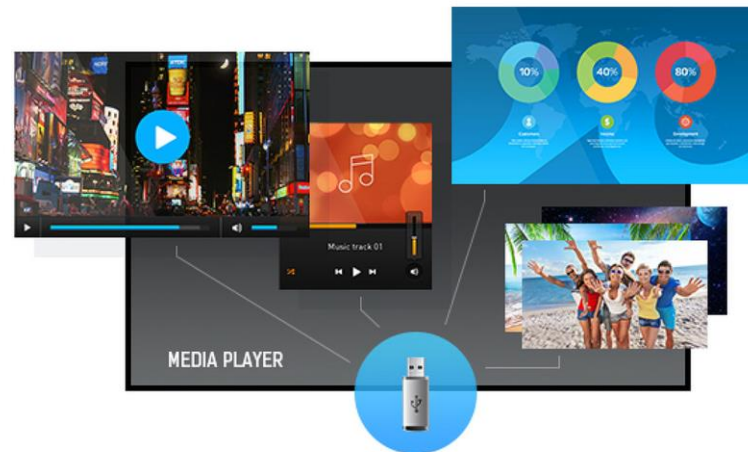

iiyama Wireless Communication

Wireless Dongle und E-Share

ANDROID OS

Media Player

Eshare / BytelloShare APP

Windows ->
Android ->
IOS ->

Miracast
Chromecast
Airplay

LFD PROFESSIONAL DIGITAL SIGNAGE