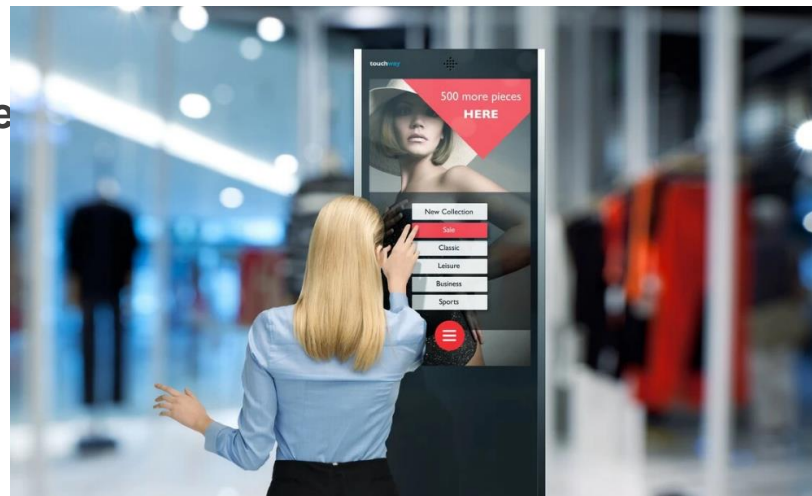

NEU ab Sommer 2022 : Kiosk Solutions (Txx62AS-B1 Serie)

PCAP Touch Kiosk Solution

Txx62-Serie

Projective Capacitive Touch

Technology

- 4K 60Hz
- Pivot fähig
- Kiosk Modus
- Android 9
- Whiteboard Funktion
- NSign CMS ready
- 43" 55" 65"
- Basis LHxx52UHS-B3 Serie