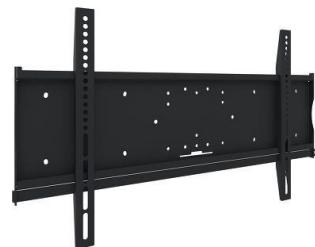

Accessories and Features