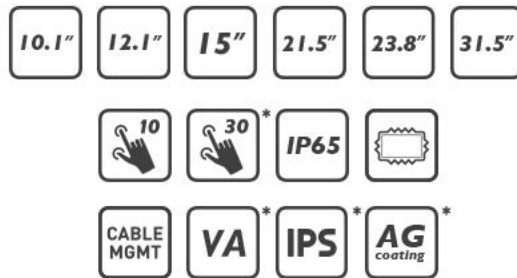

INTERACTIVE PC Monitor with Android (T series)

Projective Capacitive Technology
AS-series

TW1023ASC

TW1523AS

T2234AS

Projective Capacitive Technology

Open Frame Solutions (TF series)

15 series