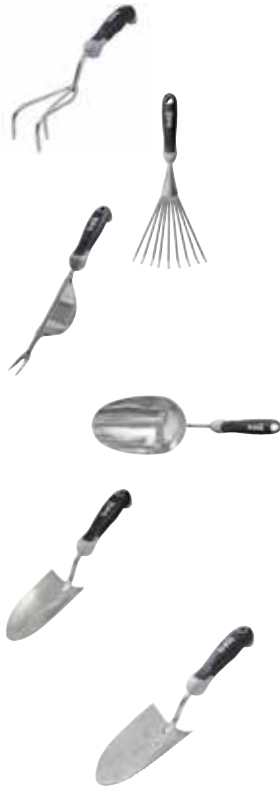

Transplanter - Contour Grip

BON1952

UPC 718455022262

Min Buy 12 EA

Trowel - Contour Grip

BON1953

UPC 718455022279

Min Buy 12 EA