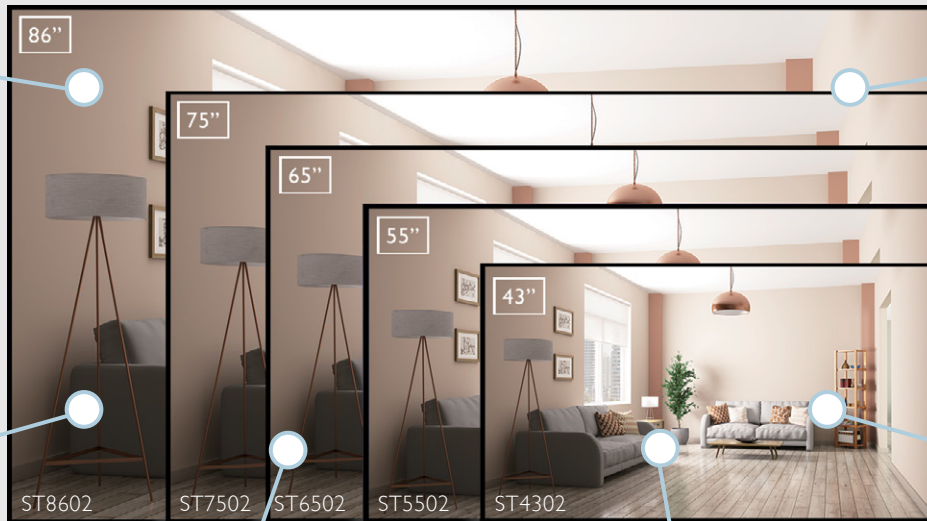

Fulfil All Your Video Conferencing Needs Today

Smart Video Conferencing Bundle Deal

With any 55" or up model from the ST02 series smart signage you can either get a DVY21 conference camera for free* or another of the listed cameras with a special discount! 4K UHD with vivid colours and sharp contrast on thin-bezel screens, our ST series brings optimal clarity and quality for your video conferencing.

*Please contact us for ST4302 exclusive offers.

Stylish Design

Slim and lightweight design with ultra-thin bezels offers more expansive collaboration

Brighter Screen

Display vivid images with 4K UHD resolution and 450 nits brightness