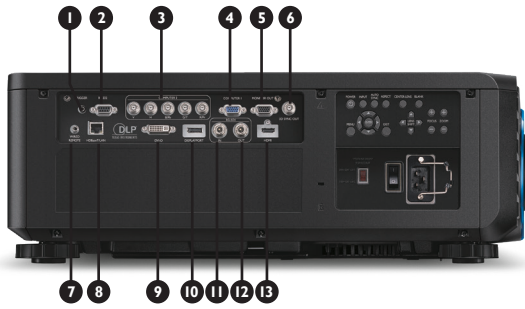

Input and Output Terminals

- ❶ 12V TRIGGER
- ❷ RS-232
- ❸ Computer 2 (V, H, B / Pb, G / Y, R / Pr)
- ❹ Computer 1 (D-sub Input 15pin)
- ❺ Monitor Output (D-sub 15pin)
- ❻ 3D Sync Output
- ❼ 7 Wired Remote In
- ❽ HDBaseT / LAN
- ❾ DVI-D
- ❿ Display Port
- ⓫ 3G-SDI Input
- ⓬ 3G-SDI Output
- ⓭ HDMI