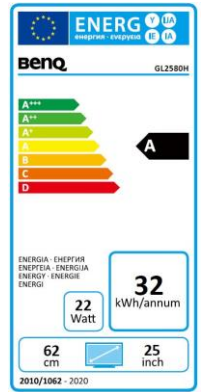

Data sheet

BenQ GL2580H

62.23 cm / 24.5" LED-Display

- Full-HD – 1920 x 1080 / 16:9
- Response time 1 ms (GtG)
- Dynamic contrast ratio 12 mio.:1
- EyeCare™ Technology

	Model : GL2580H
	Art. No. / EAN code : 9H.LGFLB.QBE / 471 8755 07016 7
Panel	Typ : 62.23 cm / 24.5" Wide
	Resolution : 1920 x 1080 Full-HD / 16:9
	Pixel pitch : 0.311 mm
	Picture diagonal / -area (W x H) : 622.3 mm / 543.74 x 302.61 mm
	Max. Colors : 16.7 Mio.
	Viewing angle H/V (CR>10) : 170° / 160°
	Contrast (dynamic) : 12 mio.:1
	Brightness : 250 cd/m ²
	Response time : 1 ms (GtG)
Connection	DVI-D input : 1x DVI-D
	HDMI input : 1x HDMI 1.4
	15 Pin D-Sub input : 1x VGA
	Headphone jack / Audio in : yes / yes
	Frequency H/V : 30 ~ 83 kHz / 50 ~ 76 Hz
Control	Controls : On/Off Switch, 5 OSD buttons, Auto button
	Functions : contrast, brightness, sharpness, vertical and horizontal picture, phase, pixelclock, 1 user 3 presettings color temperature, 17 languages, OSD (position, time), input, reset, information
Extra	Picture : EyeCare™ Technology: Flicker Free, Low Blue Light
	Safety : Kensington Lock
	Mounting : VESA 100 x 100 mm
	Tilt : -5° / +20°
Energy	Power supply : internal
	Voltage for operation : 90 ~ 264 VAC / 47 ~ 63 Hz
	Power consumption (Eco Mode) : 16.5 W
	(Sleep Mode) : < 0.5 W
Certification	Safety : CE
	Ergonomic : TÜV Bauart, TCO 7.0
	Environmental : Energy Star 7.0, EPEAT Silver
Environment	Operation : + 5 ~ +40°C ; 20 ~ 90% air humidity
	Storage : -20 ~ +60°C ; 10 ~ 90% air humidity
Characteristic	Weight net : 4.4 kg
	Housing color : black
	Dimension with / w/o Stand (H x W x D) : 426.3 x 557.5 x 175.1 / 332.1 x 557.5 x 49.7 mm
	Accessories : Power-, HDMI- cable Quick guide/User manual-CD
	Warranty term : 2 years Pickup, Repair and Return