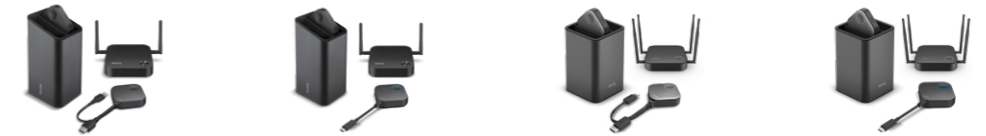

Plug-And-Play Simplicity

Simply connect InstaShow™ into your USB and HDMI ports then push the button to start presenting immediately. Simply connect InstaShow™ into your USB and HDMI ports then push the button to start presenting immediately without hassle, without losing time. Up to 32 presenters can take part by using the InstaShow™ Button Kit.

Trustworthy Security Protection

AES 128-bit security encryption and the WPA2 authentication protocol guarantee that presentations are absolutely secure. The security handshake also assures smooth, high-quality wireless streaming of presentations. InstaShow™ also supports HDCP to ensure content with digital rights management will play smoothly without delay, error messages, or interruption.

Smooth Video and Audio Quality

Via HDMI or USB type C, InstaShow™ supports up to 60Hz full HD 1080p video and stereo sound without cable clutter or complicated driver selection.

InstaShare App

InstaShow™ supports Android and iOS devices, making it easier than ever to share from your mobile phone or tablet. With the InstaShare app, you can stream content from your smart device to a large display without limitations. Just connect to InstaShow™'s Wi-Fi Receiver and you're ready to start presenting.

Series	Wireless Presentation Solution			
Model name	InstaShow WDC10	InstaShow WDC10C	InstaShow WDC20	InstaShow WDC20C
Support platform	Windows, MAC, Chrome. Any OS supports HDMI standard 1.4	Windows, MAC, Chrome. Any OS supports USB Type-C DisplayPort Alt Mode	Windows, MAC, Chrome. Any OS supports HDMI standard 1.4	Windows, MAC, Chrome. Any OS supports USB Type-C DisplayPort Alt Mode
Frame rate	Up to 60 fps depending on environment (FHD)	Up to 60 fps depending on environment (FHD)	Up to 60 fps depending on environment (FHD)	Up to 60 fps depending on environment (FHD)
Output resolution	800 x 600, 1280x720 (720P), 1024x768 (XGA), 1280x768, 1280x800(VXGA), 1280x1024, 1280x960, 1360x768, 1440x900, 1400x1050, 1680x1050, 1920x1080(1080p)	800 x 600, 1280x720 (720P), 1024x768 (XGA), 1280x768, 1280x800(VXGA), 1280x1024, 1280x960, 1360x768, 1440x900, 1400x1050, 1680x1050, 1920x1080(1080p)	720x480, 720x576, 1280x720, 1920x1080 (1080p), up to 3840x2160(30Hz)	720x480, 720x576, 1280x720, 1920x1080 (1080p), up to 3840x2160(30Hz)
Input resolution	Up to 1920x1080	Up to 1920x1080	Up to 1920x1080	Up to 1920x1080
Simultaneous connections	16 pcs	16 pcs	32 pcs	32 pcs
Sources simultaneous on screen	1 user	1 user	4 users	4 users
Audio	Stereo, Radio quality 16bits 48KHz	Stereo, Radio quality 16bits 48KHz	Stereo, Radio quality 16bits 48KHz	Stereo, Radio quality 16bits 48KHz
Wireless	IEEE 802.11ac, 5GHz, 2T2R	IEEE 802.11ac, 5GHz, 2T2R	IEEE 802.11ac, 5GHz, 2T2R / IEEE 802.11n, 2.4GHz, 2T2R	IEEE 802.11ac, 5GHz, 2T2R / IEEE 802.11n, 2.4GHz, 2T2R
Data rate wireless	Up to 867Mbps	Up to 867Mbps	Up to 867 + 300Mbps	Up to 867 + 300Mbps
Authentication protocol	WPA2 (WPA2-PSK (Pre-Shared key) / WPA2-Enterprise)	WPA2 (WPA2-PSK (Pre-Shared key) / WPA2-Enterprise)	WPA2 (WPA2-PSK (Pre-Shared key) / WPA2-Enterprise)	WPA2 (WPA2-PSK (Pre-Shared key) / WPA2-Enterprise)
Security (encryption)	AES 128 bit	AES 128 bit	WPA2 Personal (AES 128 bit)	WPA2 Personal (AES 128 bit)
Reach	Max. 8m between InstaShow Button and InstaShow Host	Max. 8m between InstaShow Button and InstaShow Host	Max. 15m between InstaShow Button and InstaShow Host	Max. 15m between InstaShow Button and InstaShow Host
Temperature range	Operating: 0°C to +40°C (+32°F to +104°F) Storage: -10°C to +60°C (+14°F to +140°F)	Operating: 0°C to +40°C (+32°F to +104°F) Storage: -10°C to +60°C (+14°F to +140°F)	Operating: 0°C to +40°C (+32°F to +104°F) Storage: -10°C to +60°C (+14°F to +140°F)	Operating: 0°C to +40°C (+32°F to +104°F) Storage: -10°C to +60°C (+14°F to +140°F)
Dimension	Button: 84.5x188.3x19.9mm Host: 110x110x27mm (99mm with antenna) Cradle: 85*97.5*170.4 mm	Button: 84.5x188.3x19.9mm Host: 110x110x27mm (99mm with antenna) Cradle: 85*97.5*170.4 mm	Button: 67x67x24.2mm (without wire) Host: 154x34x140mm (without Antenna) 200x150x140mm (with Antenna) Cradle: 100.4*92.6*152mm	Button: 67x67x24.2mm (without wire) Host: 154x34x140mm (without Antenna) 200x150x140mm (with Antenna) Cradle: 100.4*92.6*152mm